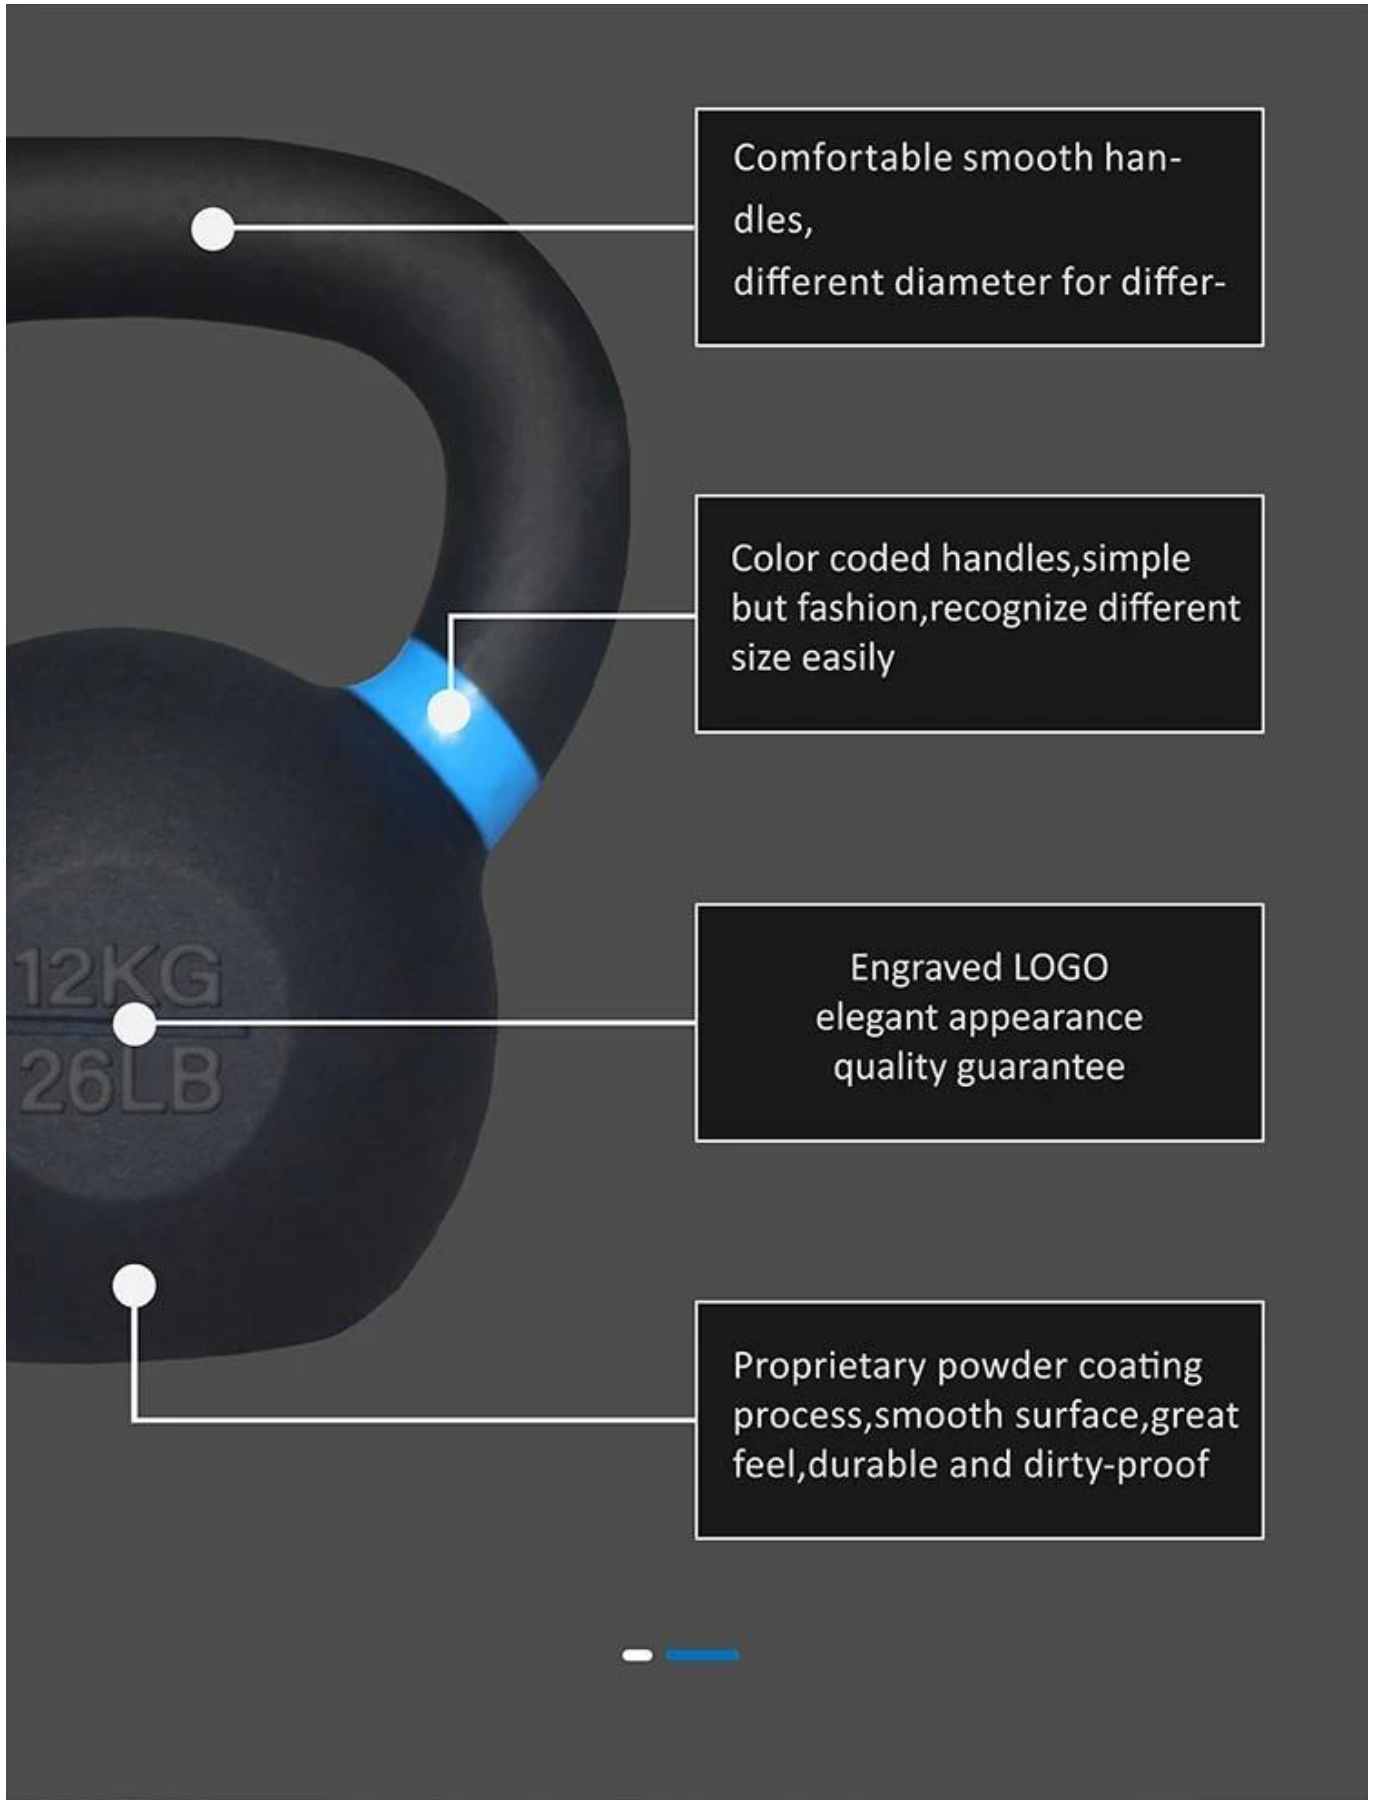

Powder
coated surface

Color coded
handles

Powder
coated surface

Customized
LOGO

□□□ □□□ □□□□□

Shandong Xingya Sports Fitness Inc. () 2012-2013 12 .

.

.