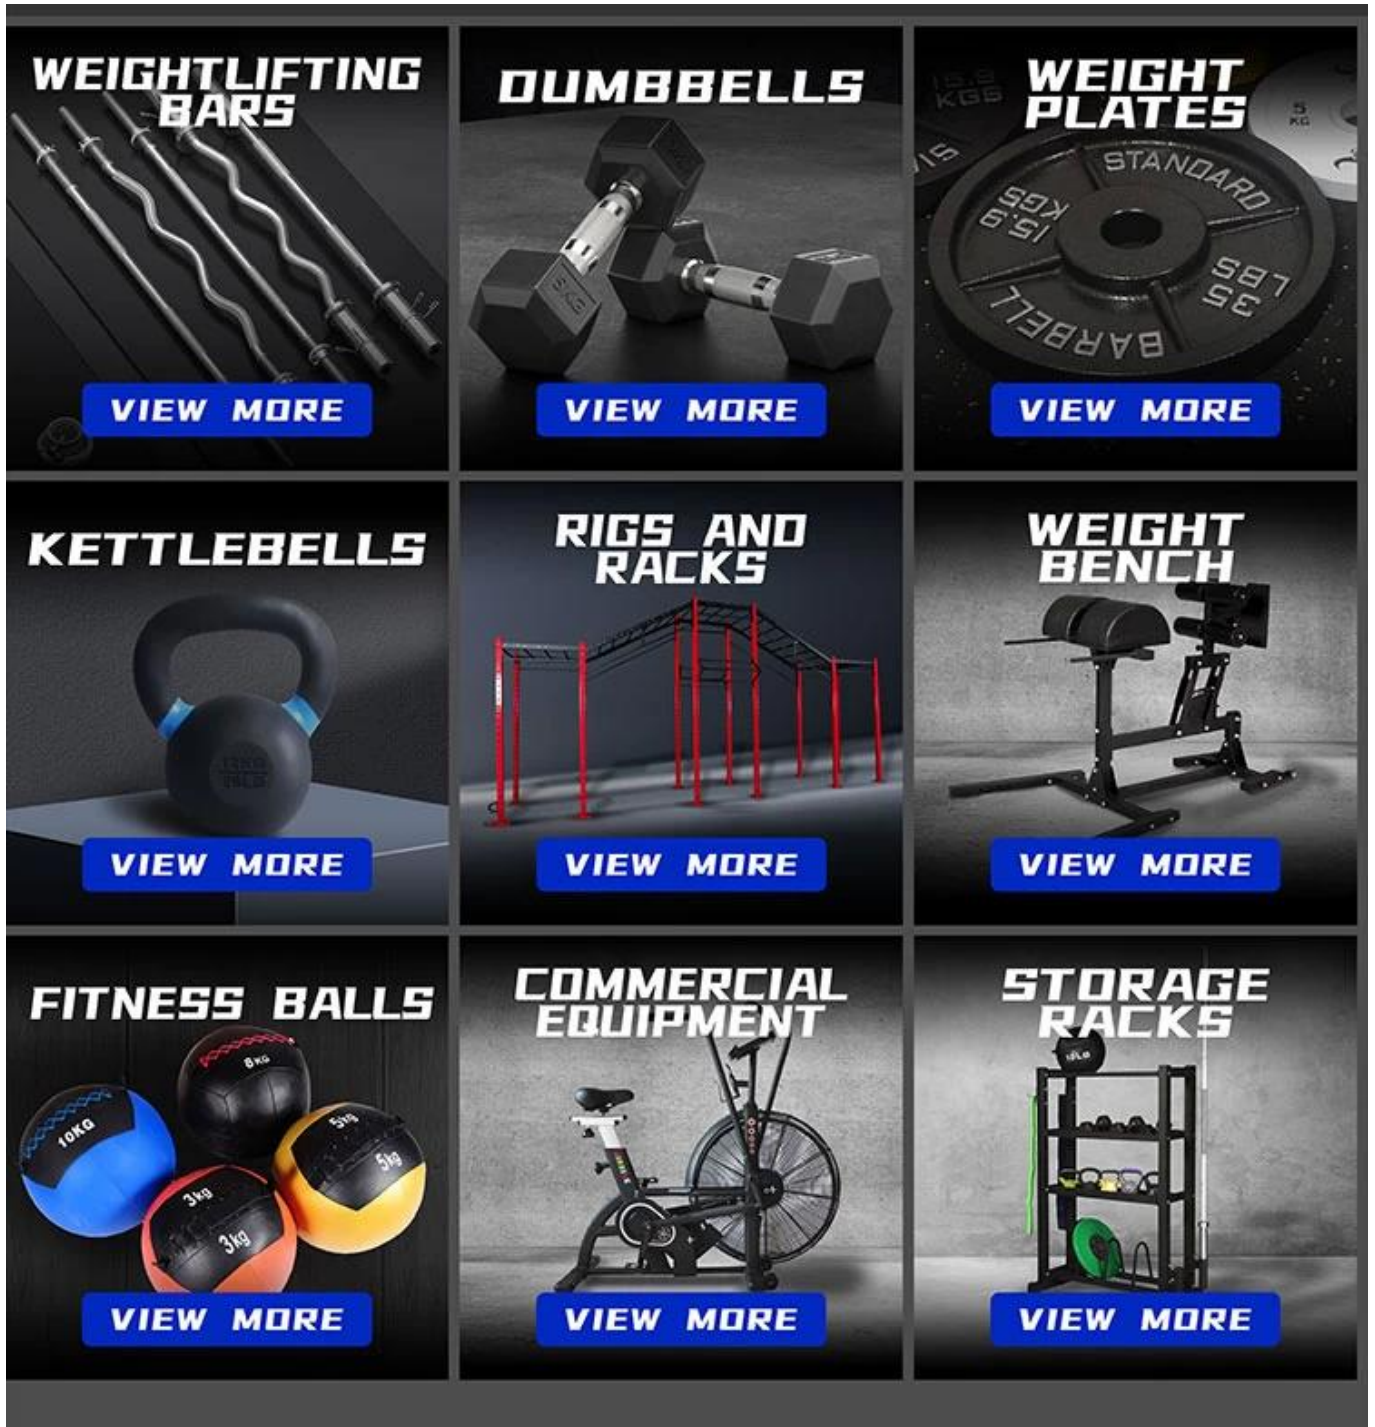

Shandong Xingya Sports Fitness Inc. ( ) 2012-2013 12 .

.

.