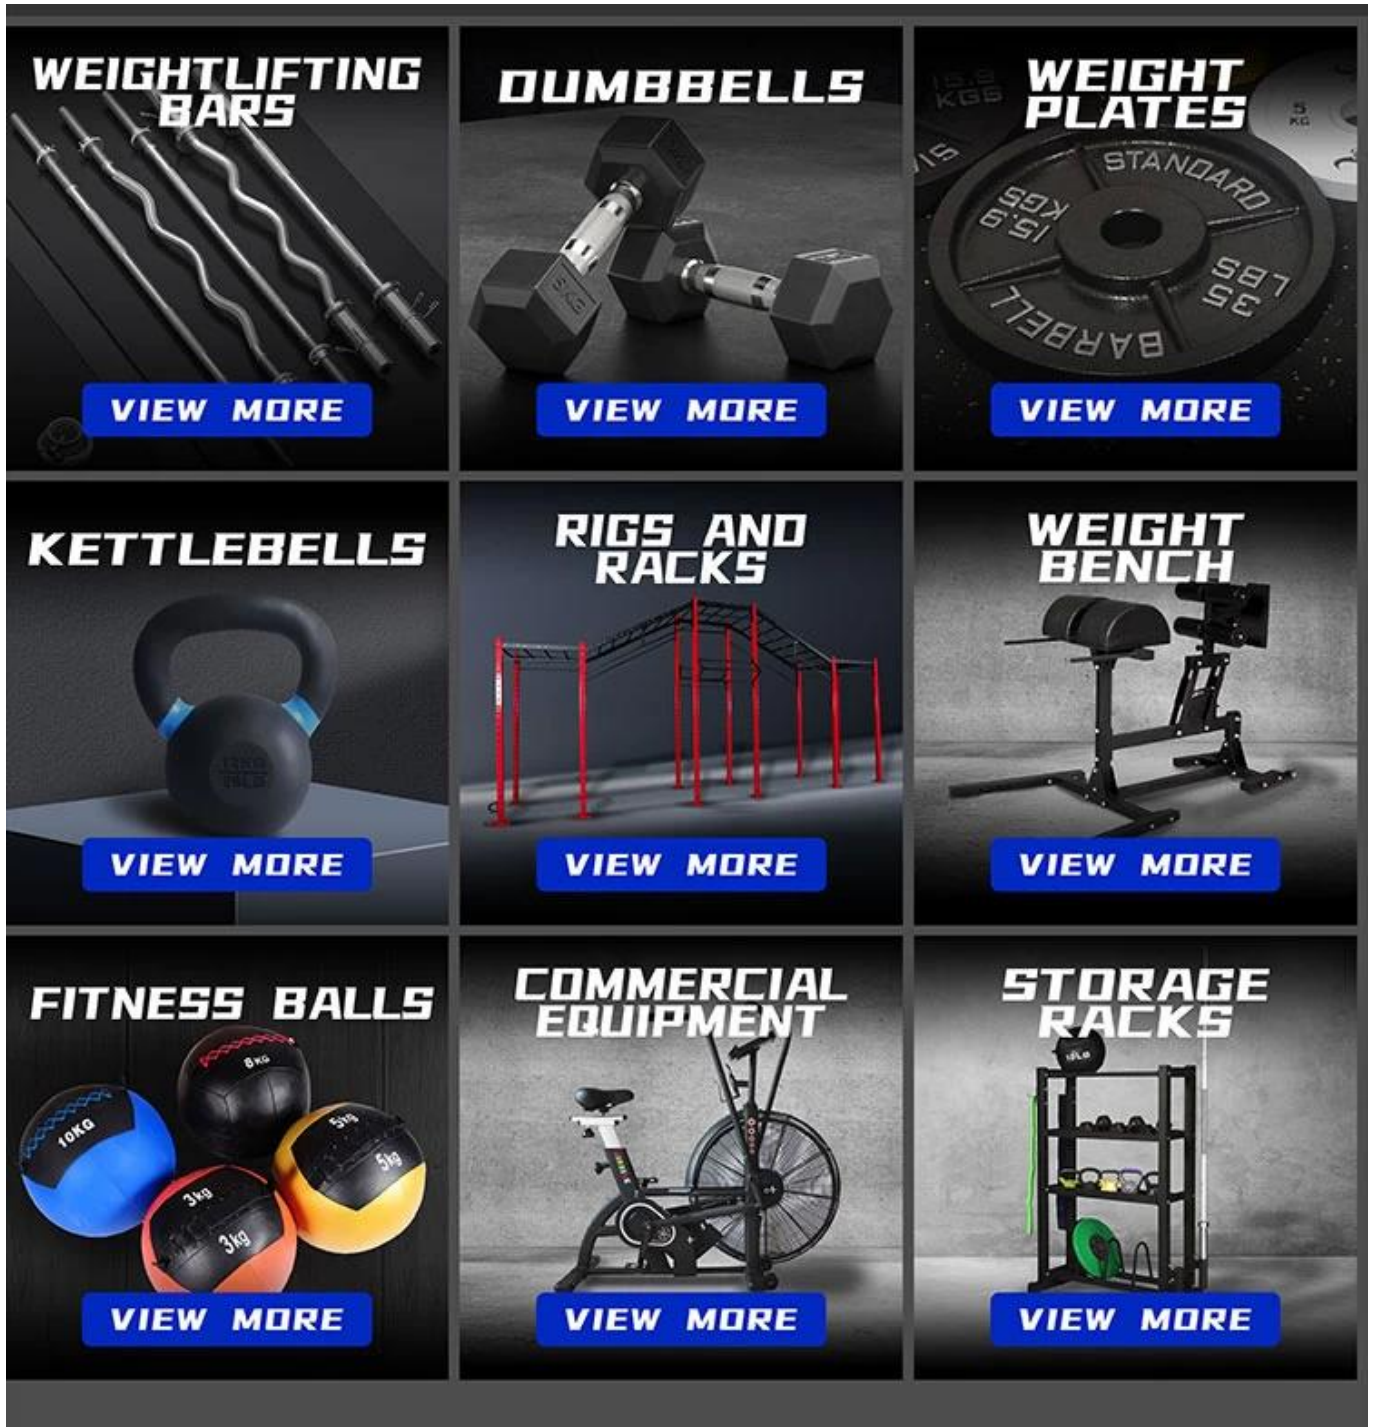

## Round head dipped dumbbells

·The dumbbell specification for round head immersion is 1,1.5,2,2.5, 3~10kg ( step by1kg ) ; 1~10LB ( step by 1LB ) 12,15,18,20LB.

·It uses advanced impregnation technology to eliminate inferior materials, do not fall off, impact resistance, high strength. Internal solid steel casting, weight standard. In line with the ergonomic innovative design, streamline design makes dumbbell grip more balanced.

·Brand new material, free of toxic additives, can be used for longer periods of time, placed with other equipment wall or floor friction damage

**Xingya**

Shandong Xingya Sports Fitness Inc. ( ) 2012 12 12