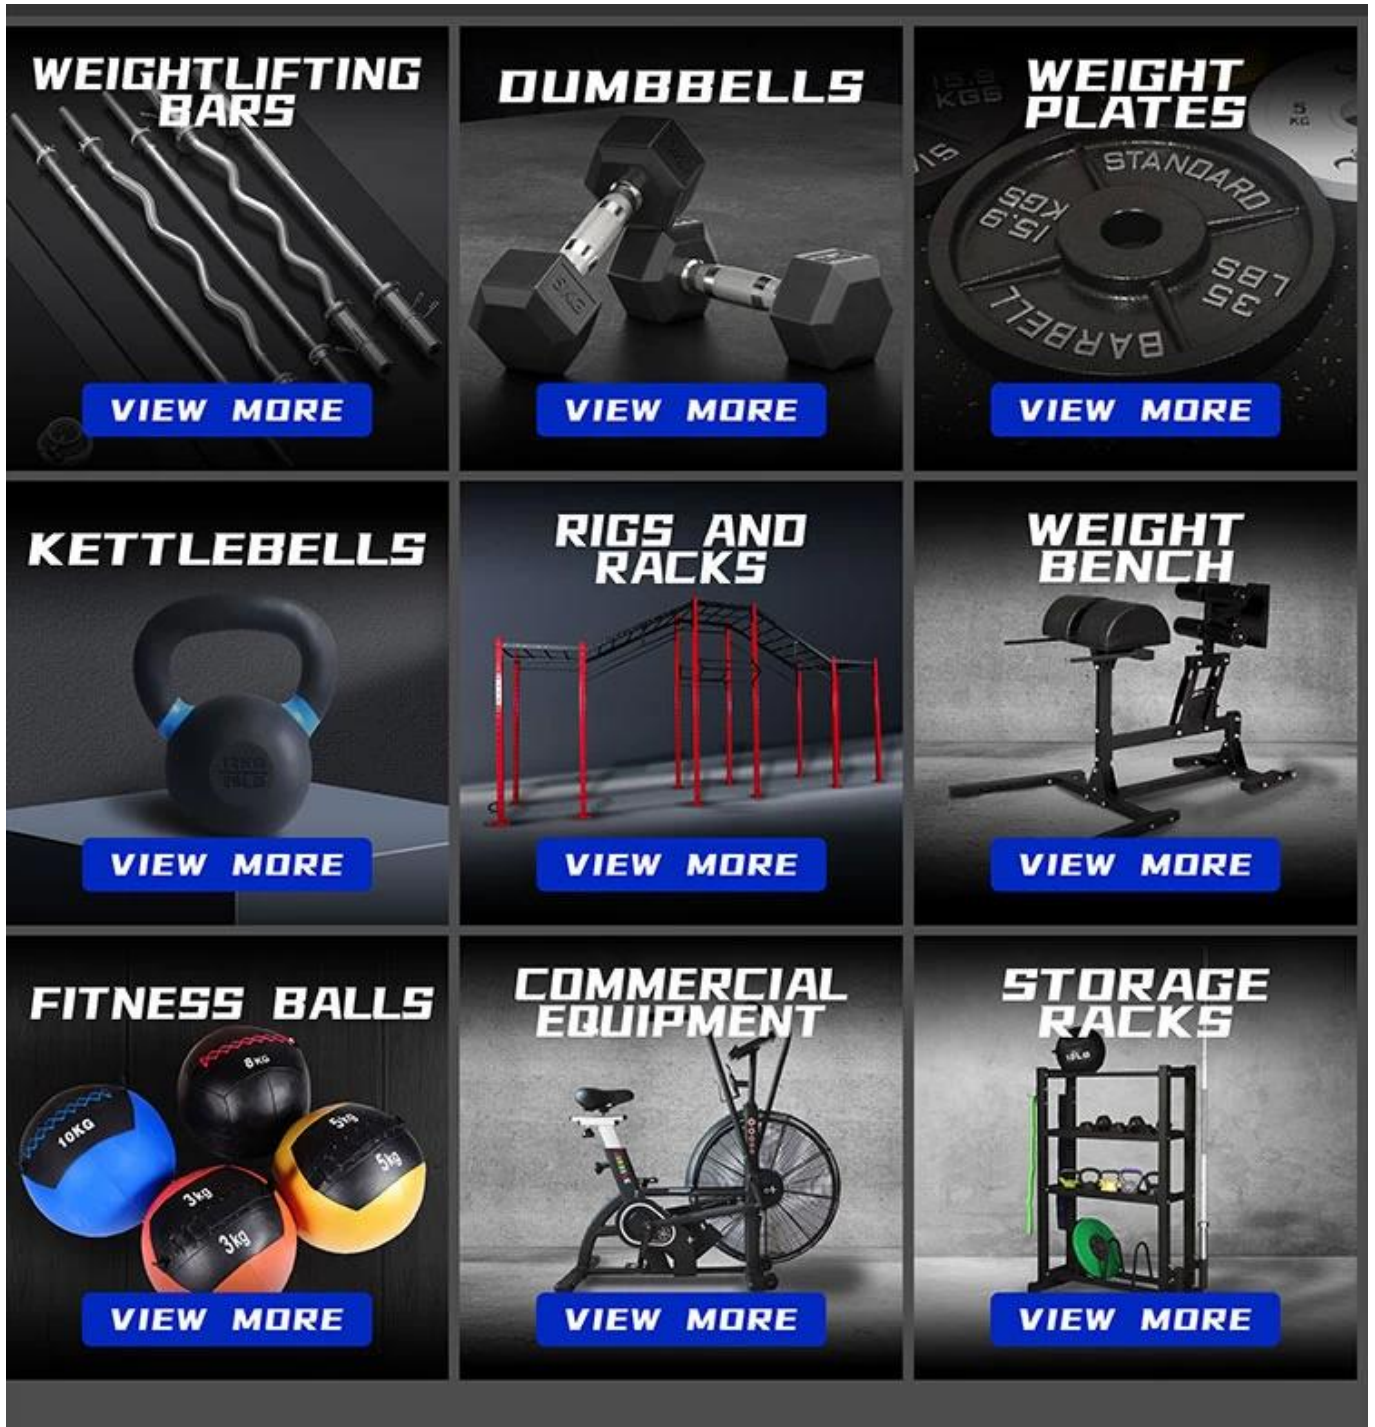

Shandong Xingya Sports Fitness Inc. (000000) 00000000 00000000 00000 00000 00 0000000 0000 00 000000 .000000 0000000 000000 0000000 000000 0000000 000000 000000000 0000 000000 (000000000_00000000 000000000 000000000 000000 000000 00 000000 200 000000000 00 00000000 00 000000 12 00 00000.

000000 00000 0000 00000000 000000 0000 0000 000000000 000000000 00000 00000 0000 0000 000000000.

.000000000 0000000 0000000 0000 00 000000000 00000 00000 0000000 .000000000 00 00000000 000000000 00000000 00000 000000000