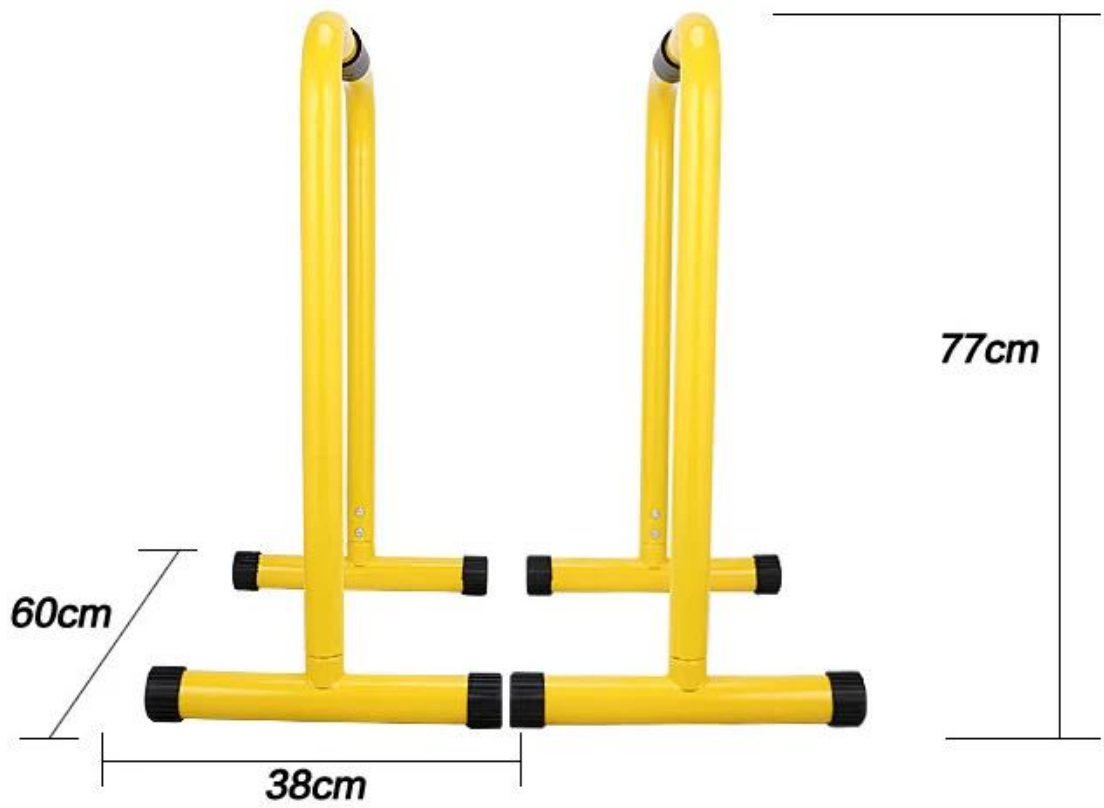

Name: multifunction Fitness parallel bars

Size:38*60*77(cm)

Weight:8kg

Material:Thickening steel tube