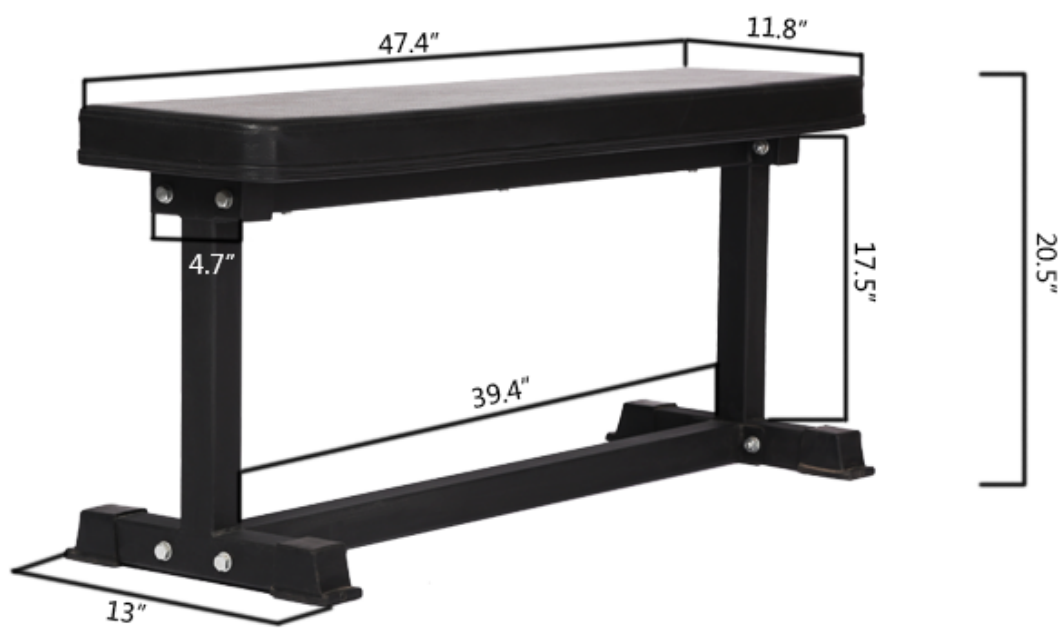

## Produkte Zeigen

Weight: 25kg

Main tube:  
50\*50\*3.0mm

## Flat bench

·The flat bench is made of 50\*50\*3.0mm steel, with thicker supporting frame, thicker panel and greater bearing capacity.The panel is made of environment-friendly PU leather, which is wear-resistant, anti-crack, comfortable, anti-sweat and anti-scratch

·Each part is equipped with anti-skid screws, which are fixed with anti-skid screws. There is no need to worry about shaking in the movement to ensure the safety of the product.The bottom adopts threaded foot sleeve, which can effectively prevent slip, dryness and scratch