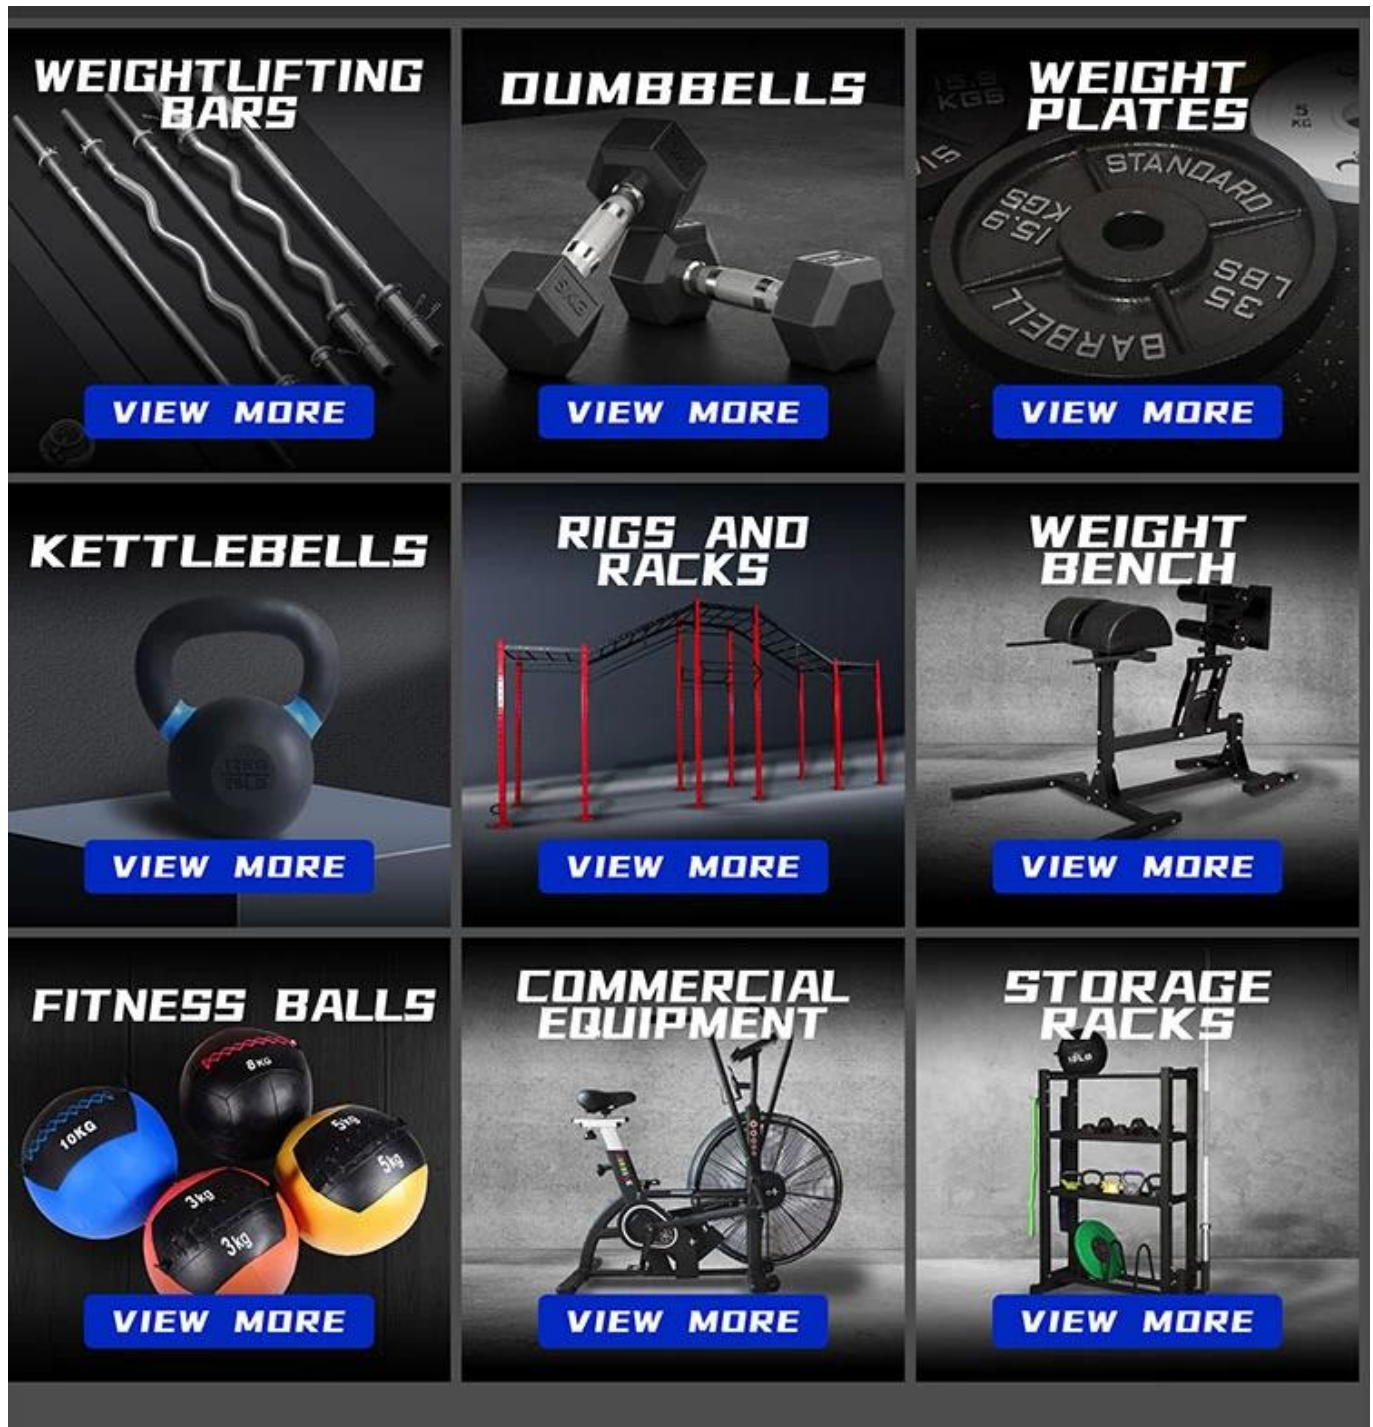

Tietoja Xingyasta

Shandong Xingya Sports Fitness Inc. on ammattimainen kuntoilulaitteita kehittävä yritys, ([teräksinen kumipinnoitettu kettlebell kiina](#)) laitteiden, telineiden, kahvakuulojen, painolevyjen ja kardiolaitteiden tuotanto ja myynti. Meillä on yli 12 vuoden kokemus viennistä ja 20 vuoden kokemus kuntolaitteiden tuotannosta.

Edistyneiden tuotantolaitteiden ja tiukan laadunvalvontajärjestelmän ansiosta toimitamme asiakkaillemme mukavia laadukkaita tuotteita.