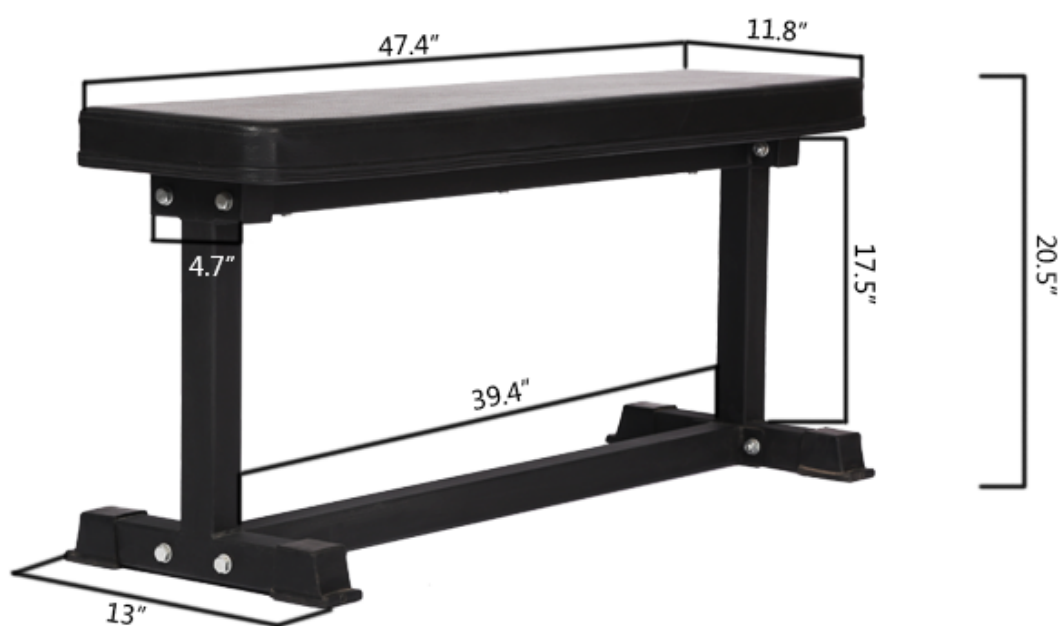

Produits Spectacle

Weight: 25kg

Main tube:
50*50*3.0mm

Flat bench

·The flat bench is made of 50*50*3.0mm steel, with thicker supporting frame, thicker panel and greater bearing capacity.The panel is made of environment-friendly PU leather, which is wear-resistant, anti-crack, comfortable, anti-sweat and anti-scratch

·Each part is equipped with anti-skid screws, which are fixed with anti-skid screws. There is no need to worry about shaking in the movement to ensure the safety of the product.The bottom adopts threaded foot sleeve, which can effectively prevent slip, dryness and scratch