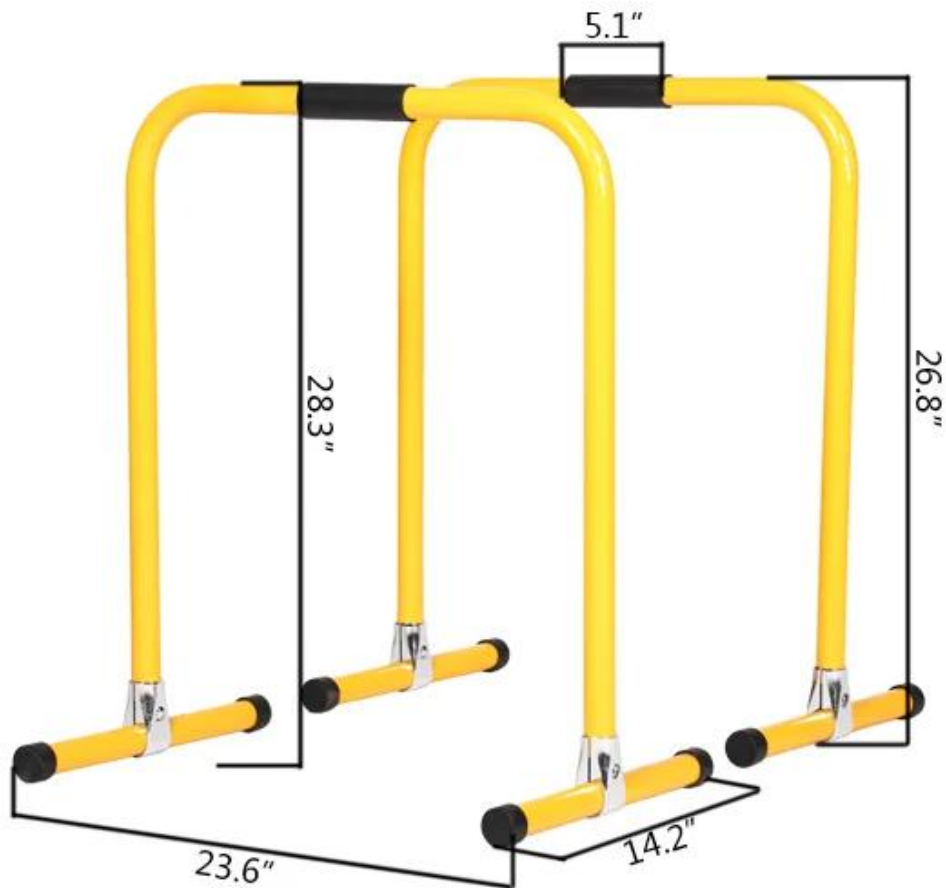

Produits Spectacle

High position yellow push-ups frame

- The High position yellow push-ups frame is made of stainless steel tubes of $\varphi 38 \times 2.5\text{mm}$, which are corrosion-resistant and wear-resistant with high-quality steel spray paint. Thickening the wall is safer. High quality foam armrest, anti-slip and anti-slip during exercise.
- The bottom is equipped with anti-skid foot pad, which can effectively prevent skid, dryness, scratch and use more smoothly. The joint is fixed with anti-skid screws, so you don't have to worry about shaking in the movement to ensure the product is not loose.

Weight: 4.88kg

Main tube:

φ 38*2.5mm

Notre compagnie

SHANDONG XINGYA SPORT FITNESS INC est une entreprise d'équipement d'exercice professionnel destinée au développement, à la production et à la vente d'haltères, haltères, kettlebell, tapis, supports et autres produits revêtus de caoutchouc.

Unités de vente: Un seul article

Taille de l'emballage simple: 23.6 " * 14.2 " * 28.3 "

Poids brut unique: 4,88 kg

Type d'emballage: 5 couches plus carton / set

Contactez nous

Billy Zhu

WhatsApp: +86 18865279976