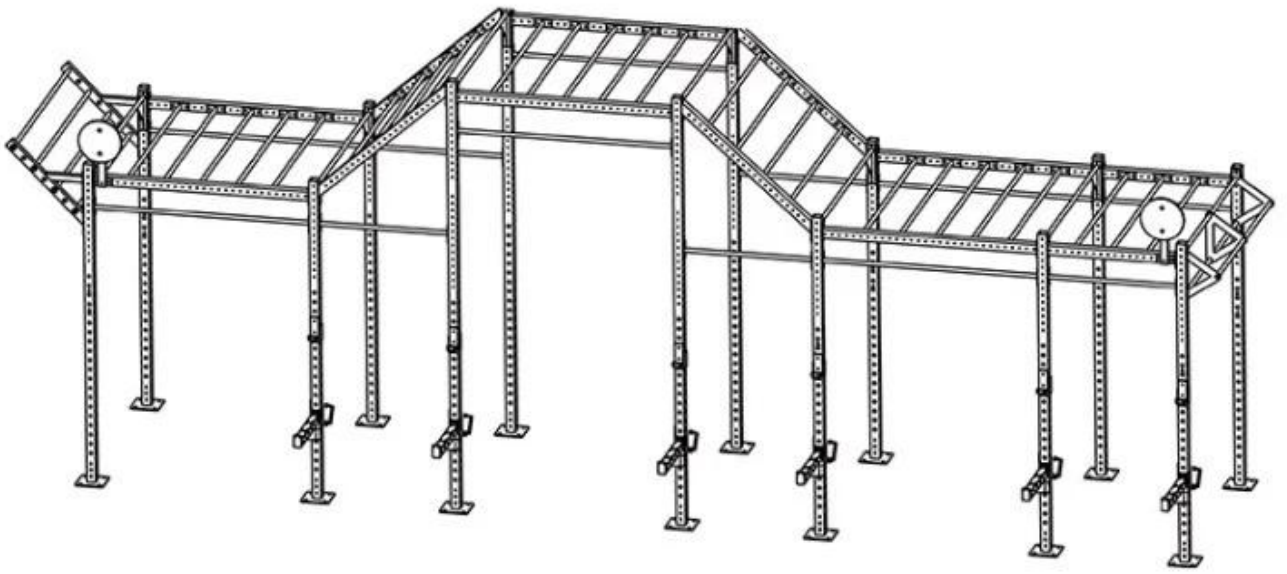

Product Name	Fitness rigs
Material	Q235 steel pipe
Main tube	60*60*3mm,70*70*3mm,80*80*4mm
Package	Bubble pag, carton, wooden case
Color	Black,red,green,blue,orange
LOGO	Laser cut LOGO,customised LOGO