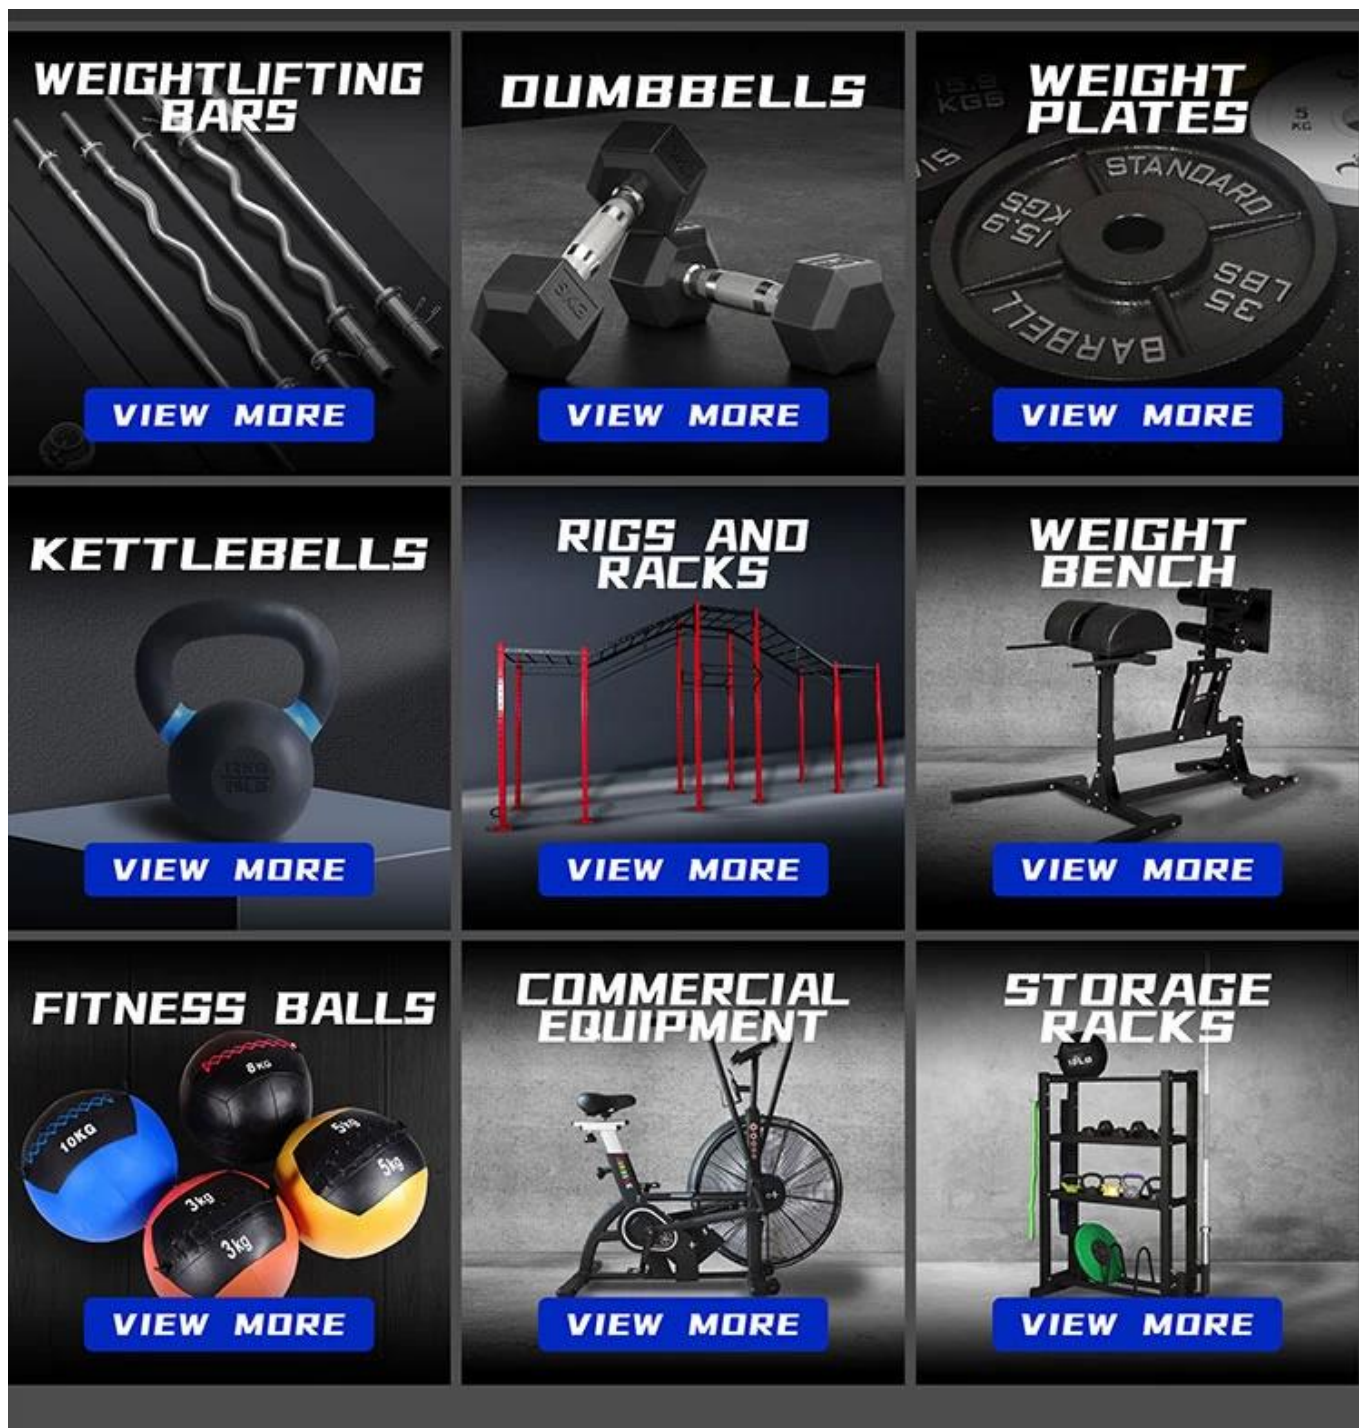

Product Specification:

- Barbell Clamps are designed to take on the most demanding workouts in the harshest conditions. Only Genuine Lock-Jaw Barbell Collars are built strong with a lifetime of lifting in mind. We use only the most advanced composite reinforced resin along with stainless steel pins and over molded rubber construction. There are no screws to come out or no weak links. These are the strongest, most durable quick-release collar available on the market.

item	Fast quick release clamp
Place of Origin	Shandong,China
Brand Name	XYSFITNESS
Application	Commercial Use
Gender	Unisex
Bar diameter	2in & 50mm
Size(mm)	7 x 5 x 2 inches
Color	black, blue, red, white, green
Logo	Customized Logo Availale
Packing	Polybag+color carton
OEM	Accept OEM
Material	Thick solid top quality nylon
Weight	9.29 Ounces
is_customized	Yes

Product show

2 Inches

Anti-Pop Off

Thicken Solid Nylon Body

Non-slide

Built-in Textured Grip Pad To Increase Friction

Package:

Related Products

Upon the advanced production equipment and strict quality control system,we supply customers nice quality products.

Our company always attend different kinds of fairs. We have the Canton Fair booth every year which is offered by our government.We always go to Australia, Germany, New Zealand,America and Brazil for fitness equipment fairs.