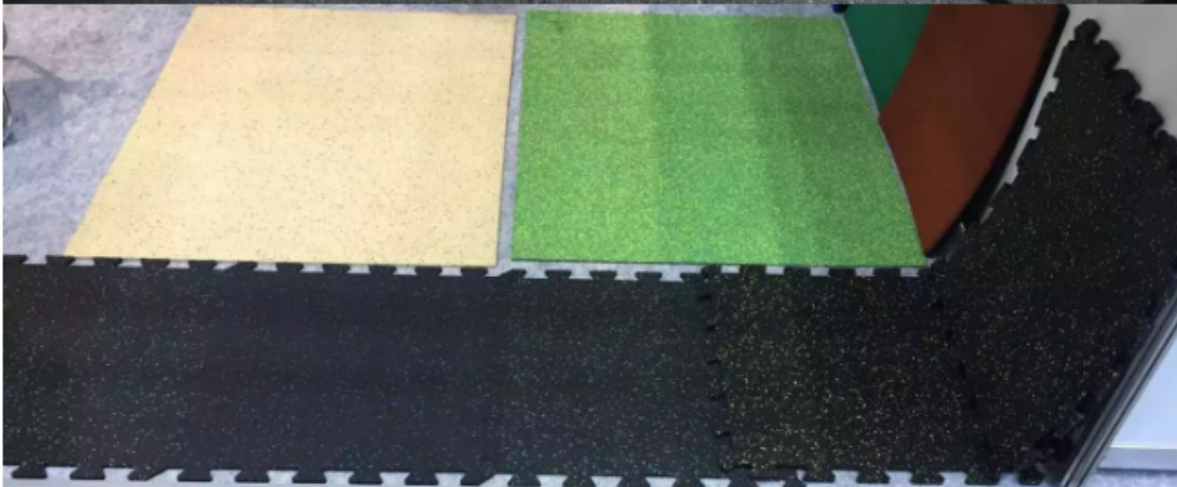

## GYM rubber flooring /rubber floor mats for fitness /recycled rubber tile

<b>No.1 Available size</b>	<b>1000mm×1000mm</b>	<b>No.2 Available size</b>	<b>500mm×500mm</b>
<b>Available Thickness</b>	15-50mm		
<b>Available Color</b>	<b>Red, Green, Grey, Yellow, Blue, Black,</b> Any color as customized		
<b>Temperature Duration</b>	From -40°C to 100°C		
<b>Payment Terms</b>	TradeAssurance / TT / LC / Western Union / PayPal		
<b>Min. Quantity</b>	200 square meters		
<b>Delivery Time</b>	About 20 days after payment		
<b>Suggestions</b>	If use for gym indoor floor, please choose thickness 10mm or 15mm		
	If use for playground outdoor floor, please choose thickness $\geq 20$ mm		