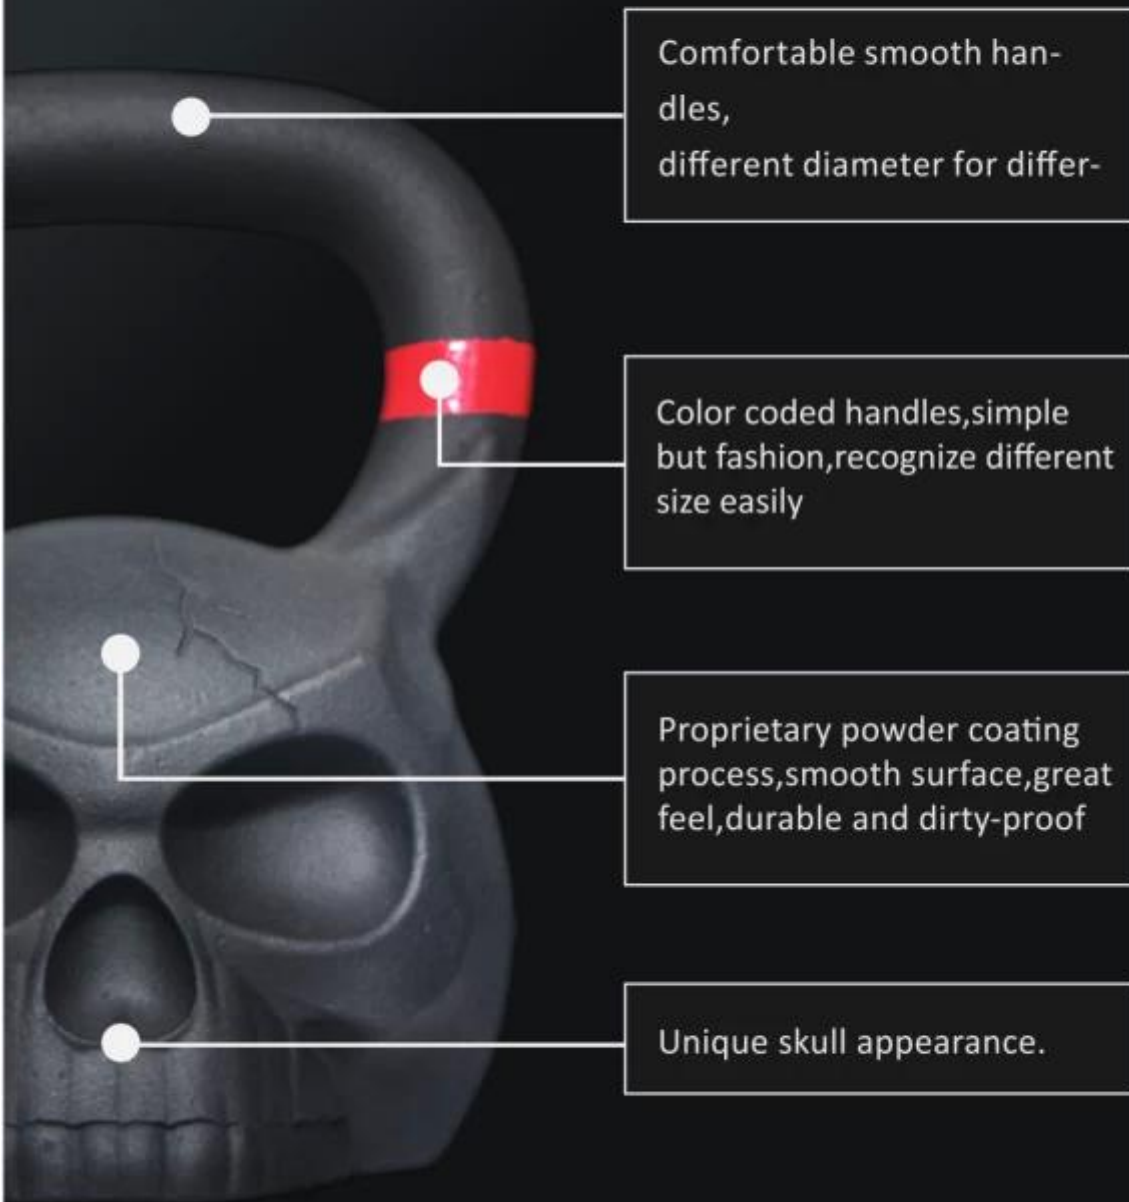

## Productspecificatie:

<b>productnaam</b>	Schedel kettlebell
<b>Maat</b>	10/12/16/20/24kg
<b>Kleur</b>	Zwart grijs
<b>Logo</b>	Aangepast logo
<b>OEM-service</b>	Ja
<b>MOQ</b>	3000 kg
<b>Verpakkingsdetails</b>	Plastic zak-karton-pallet of schuimpakket

# FROSTED SKULL KETTLEBELL

Comfortable smooth handles,  
different diameter for differ-

Color coded handles, simple  
but fashion, recognize different  
size easily

Proprietary powder coating  
process, smooth surface, great  
feel, durable and dirty-proof

Unique skull appearance.