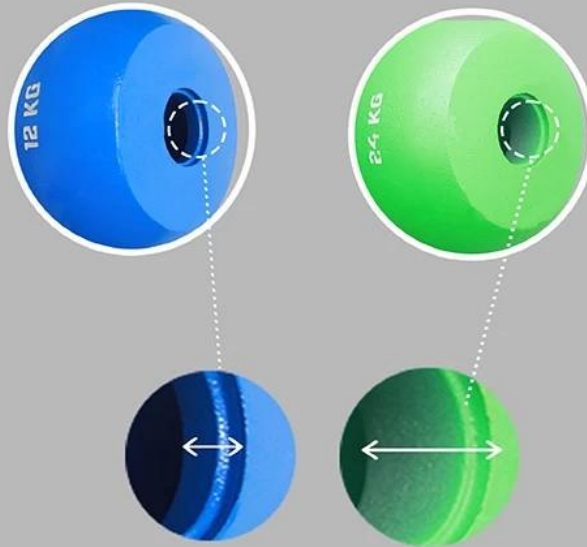

Pokaz produktów

CASTING POLISHING

Not easy to rust

INTEGRATED CASTING MOULD

High strength and durability

EcoCare

INTEGRATED
CASTING
MOULD

HOLLOW DESIGN

Strong stability

Different weights
Different thickness

Stable and noiseless

SPRAY PAINT BAKING PROCESS

No paint falling off

MATTE

LIGHT

Paket: