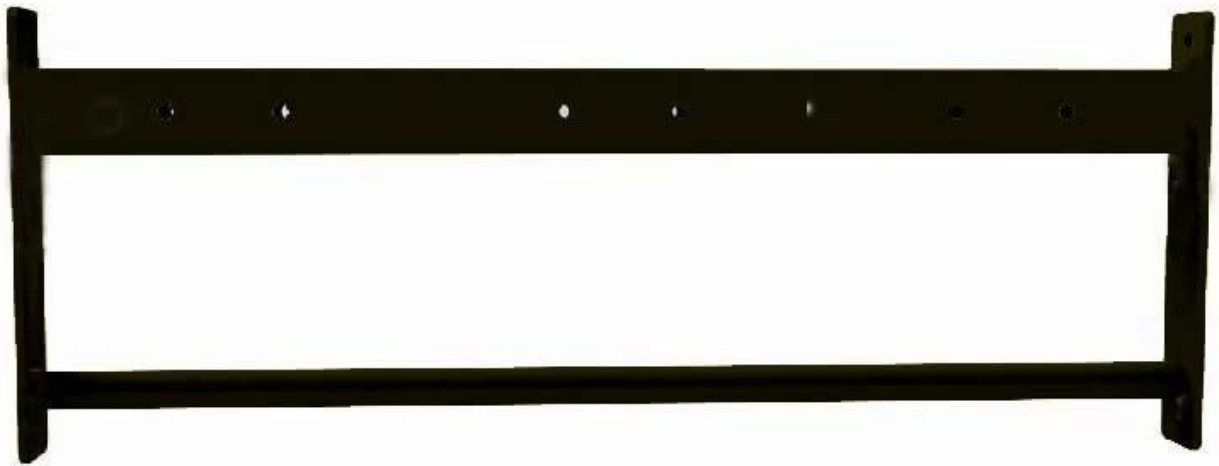

Product Description

Includes: 10 J-Hooks, 4 Dual Beam - 1 , 9 Dual Beam - 2 , 10 Upright Columns

Build the XYSFitness CF Rack as big as you want. From 4' Wide to Infinity" Let nothing limit you from pushing yourself to be better than you thought . The [CF squat rack and Rig](#) is an affordable, well built rig to get your gym going. The rig length is infinite. You can start with a 4' by 4' rig and grow it to a 24' or larger. This [pull up free stand rack](#) can be set up as a free standing or wall mounted unit. With this CF rack, safety is always first. We have included a heavy duty pin and peg system. Yours and your clients well being is extremely important to us and our first priority.

Whether you are [training for strength](#), Conditioning for MMA or Boxing, doing P90X, Body Building, [Olympic Lifting](#), or Power-Lifting, the XYSFitness CF rig can handle It. Backed by a Limited Lifetime Warranty!

Product Specifications

- Pipe Size : 75 × 75 mm
- Weight : 700 lb

- Material : Wear Resistant Steel
- Logo : Customer Logo
- Application : Training
- Color : Black , Silvery , White

The Upright Column for 2.7 m