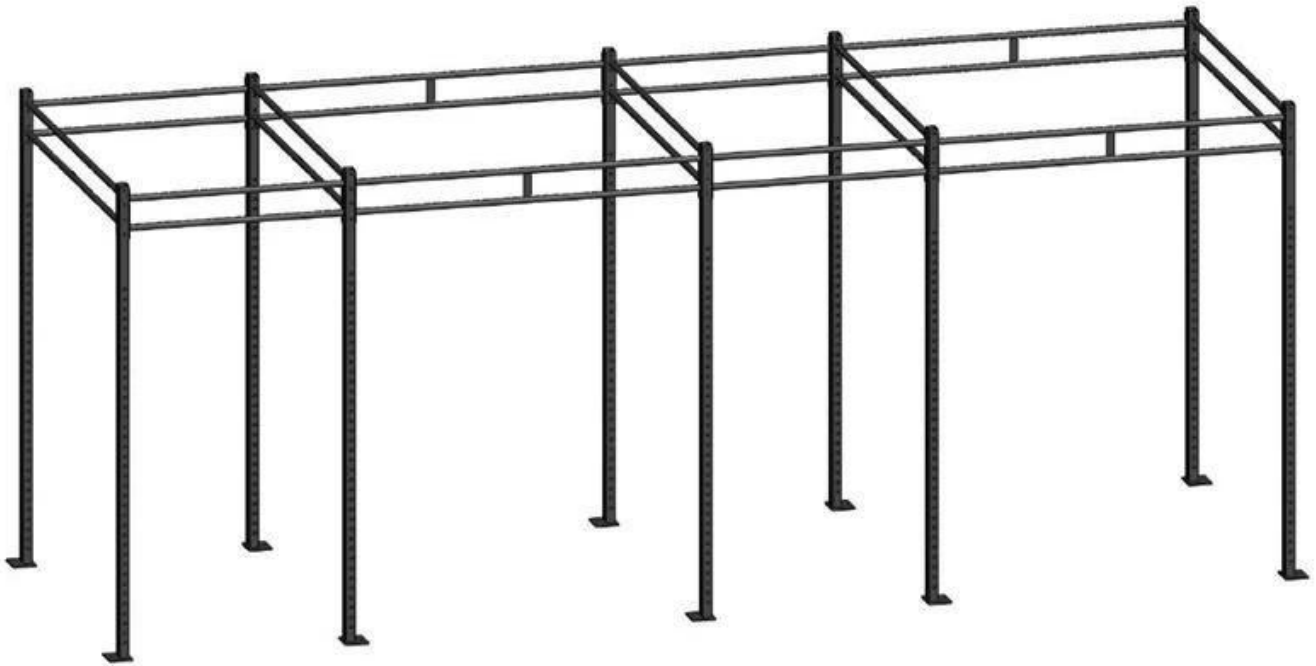

Product Description

Includes: 10 J-Hooks, 4 Dual Beam - 1 , 9 Dual Beam - 2 , 10 Upright Columns

Build the XYSFitness CF Rack as big as you want. From 4' Wide to Infinity" Let nothing limit you from pushing yourself to be better than you thought . The [CF squat rack and Rig](#) is an affordable, well built rig to get your gym going. The rig length is infinite. You can start with a 4' by 4' rig and grow it to a 24' or larger. This [pull up free stand rack](#) can be set up as a free standing or wall mounted unit. With this CF rack, safety is always first. We have included a heavy duty pin and peg system. Yours and your clients well being is extremely important to us and our first priority.

Whether you are [training for strength](#), Conditioning for MMA or Boxing, doing P90X, Body Building, [Olympic Lifting](#), or Power-Lifting, the XYSFitness CF rig can handle It. Backed by a Limited Lifetime Warranty!

Product Specifications

- Pipe Size : 75 × 75 mm
- Weight : 700 lb

- Material : Wear Resistant Steel
- Logo : Customer Logo
- Application : Training
- Color : Black , Silvery , White

The Upright Column for 2.7 m