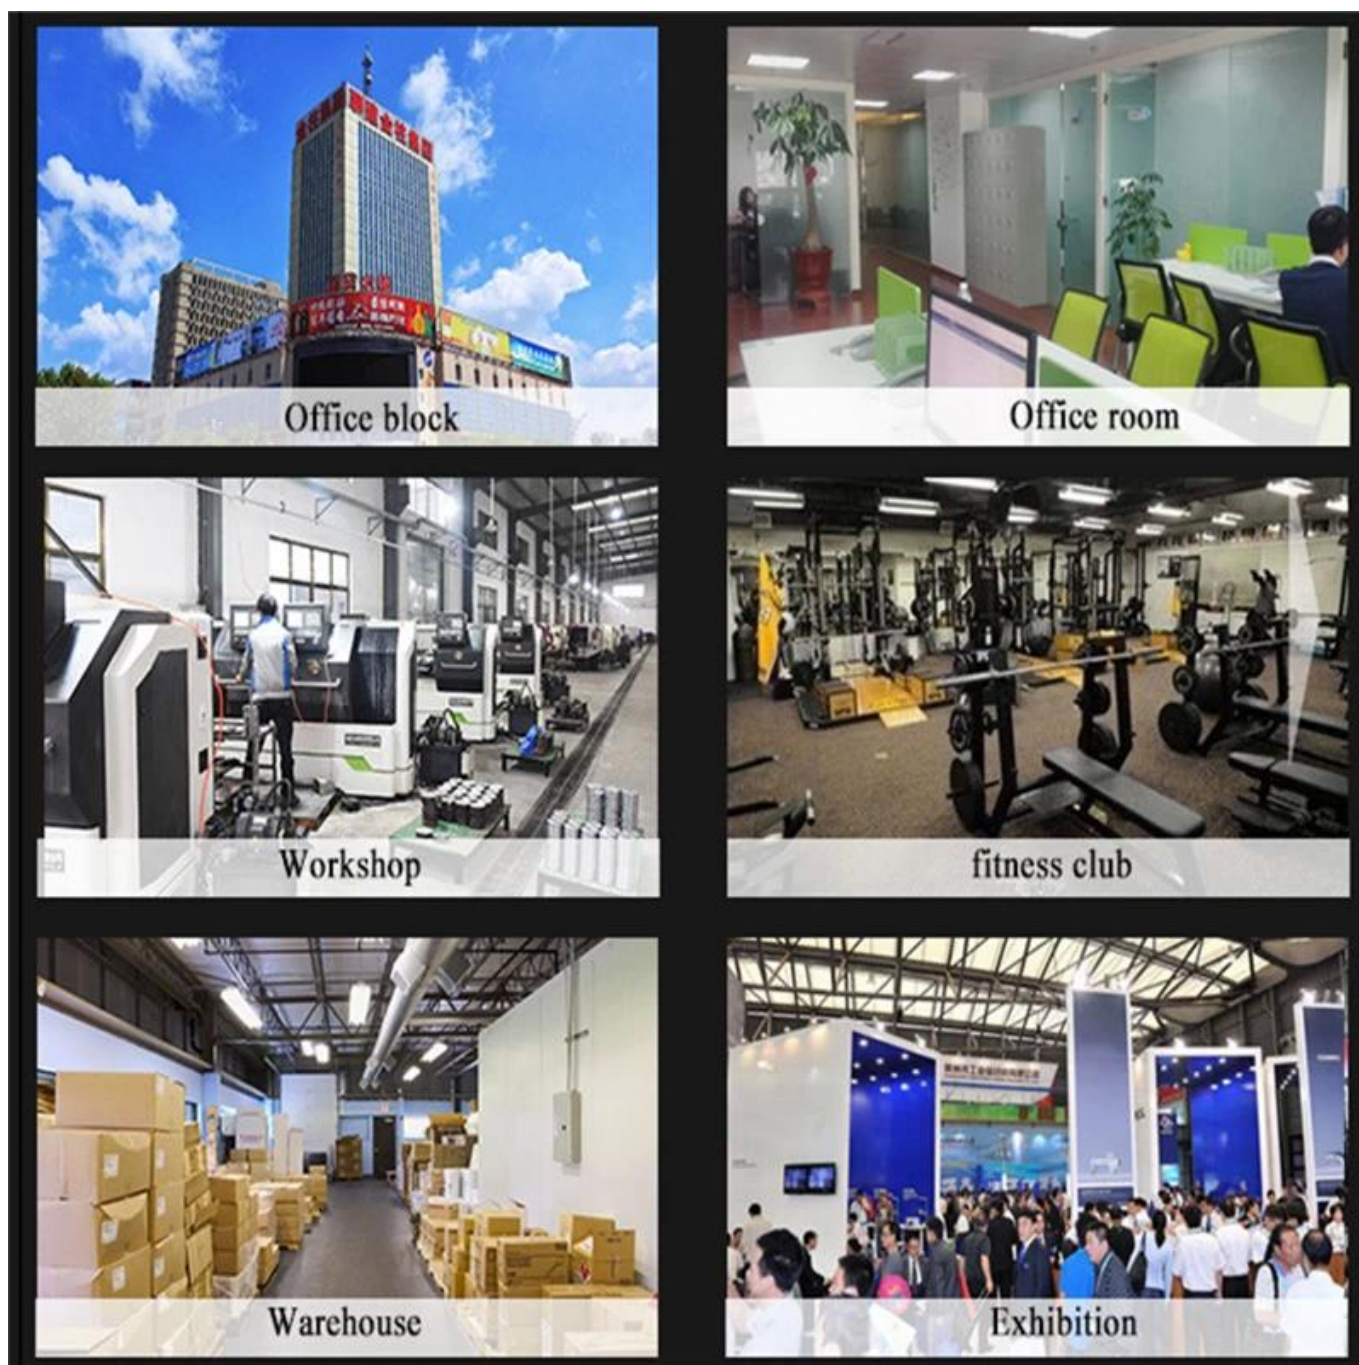

SHANDONG XINGYA SPORT FITNESS INC is a professional exercise equipment enterprise for development , production and sales of dumbbell , barbells , kettlebell , mats , racks , [CF](#) and other rubber coated and dipping products .

Upon the advanced production equipments and strict quality control system , with nice quality products and high quality , now we have established a solid business relationship with hundreds of customers all over the worlds , including North America , Europe , the Middle East and Asia . " Creating value for all customers with innovation and quality " is our changeless promise .

We sincerely hope to build a nice and long cooperation with you in the future .