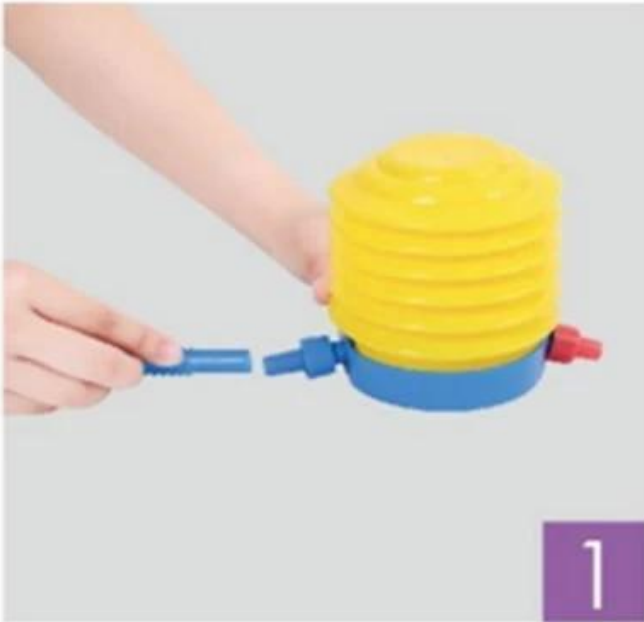

Product Description

The [XYSFitness resistant fitness ball](#) combines anti-slip technology with tasteful design to make sure an excellent slip-resistant product. Which can improve your core strength, balance, and overall agility through ab, back, gluts, hips, arms, and other [muscle-group exercises](#). You can use it at home or in a professional gym. It uses thick and durable material for ultimate support and durability. Peanut yoga ball also suit for kids. To assemble, simply inflate ball until stiff to the touch and enjoy.

The SYSFitness Exercise Ball is highly portable so you can use it in your work cubicle, or take it with you to your yoga or pilates class. We even include a convenient hand pump so

you can inflate your [stability ball](#) anywhere with ease.

Product Specifications

- Size : Diameter 14 inch Length 33 inch
- Weight : 2.4 lb
- Material : PVC , latex-free
- Weight Capacity : 4000 lb
- Logo : Customer Logo
- Application : Training
- Color : Yellow , Red , Blue , Black , White

The size of the peanut ball .

1

2

3

4

How to inflate the peanut ball ?

- 1) Find the hole on the peanut ball;
- 2) Insert the needle of the pump into the tiny hole for inflation; Carefully insert the needle at a slight angle 10-70 into the valve.
- 3) Be sure the needle is fully inserted to the hole, otherwise, it might be very difficult to inflate the peanut ball.
- 4) Stop inflating when the balance exercise ball reaches the level of the mark. Do not over inflate.