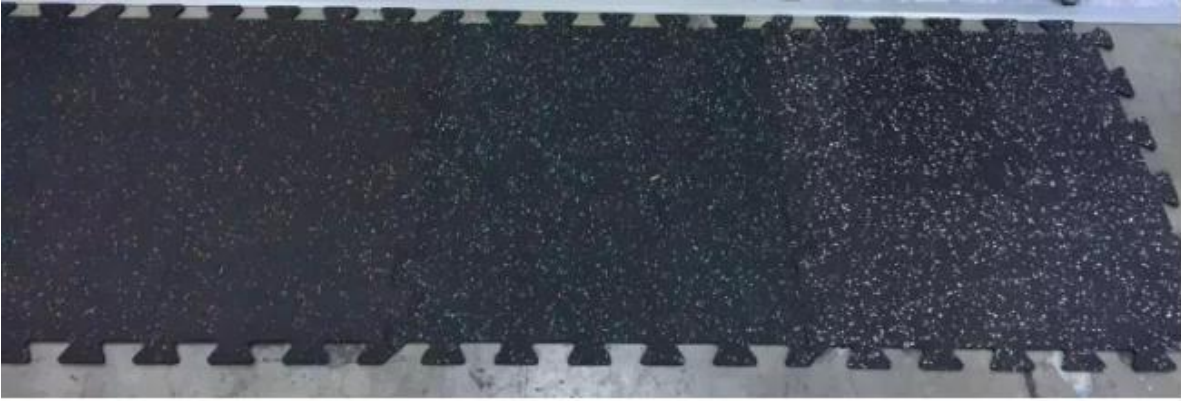

Custom logo fitness equipment floor mats

No.1 Available size	1000mm × 1000mm	No.2 Available size	500mm × 500mm
Available Thickness	15-50mm		
Available Color	Red, Green, Gray, yellow, Blue, Black, Any color as customized		
Temperature Duration	From -40 ° C to 100 ° C		
Payment Terms	Trade Assurance / TT / LC / Western Union / PayPal		
Min. Quantity	200 square meters		
Delivery Time	About 20 days after payment		
Suggestions	If use for gym indoor floor, please choose 10mm or 15mm thickness		
	If use for outdoor playground, please choose thickness \geq 20mm		