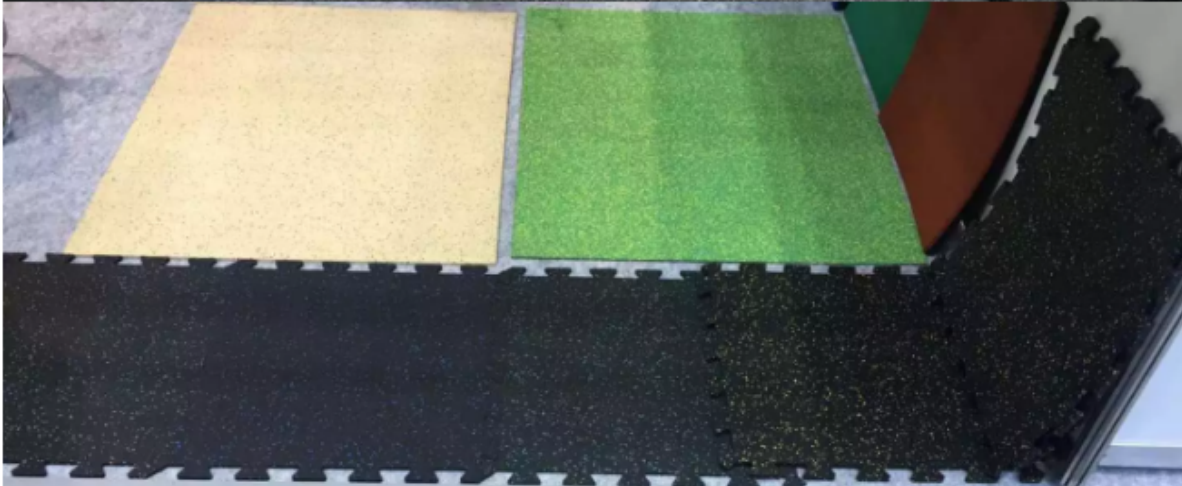

Custom logo fitness equipment floor mats

No.1 Available size	1000mm × 1000mm	No.2 Available size	500mm × 500mm
Available Thickness	15-50mm		
Available Color	Red, Green, Gray, yellow, Blue, Black, Any color as customized		
Temperature Duration	From -40 ° C to 100 ° C		
Payment Terms	Trade Assurance / TT / LC / Western Union / PayPal		
Min. Quantity	200 square meters		
Delivery Time	About 20 days after payment		
Suggestions	If use for gym indoor floor, please choose 10mm or 15mm thickness		
	If use for outdoor playground, please choose thickness \geq 20mm		