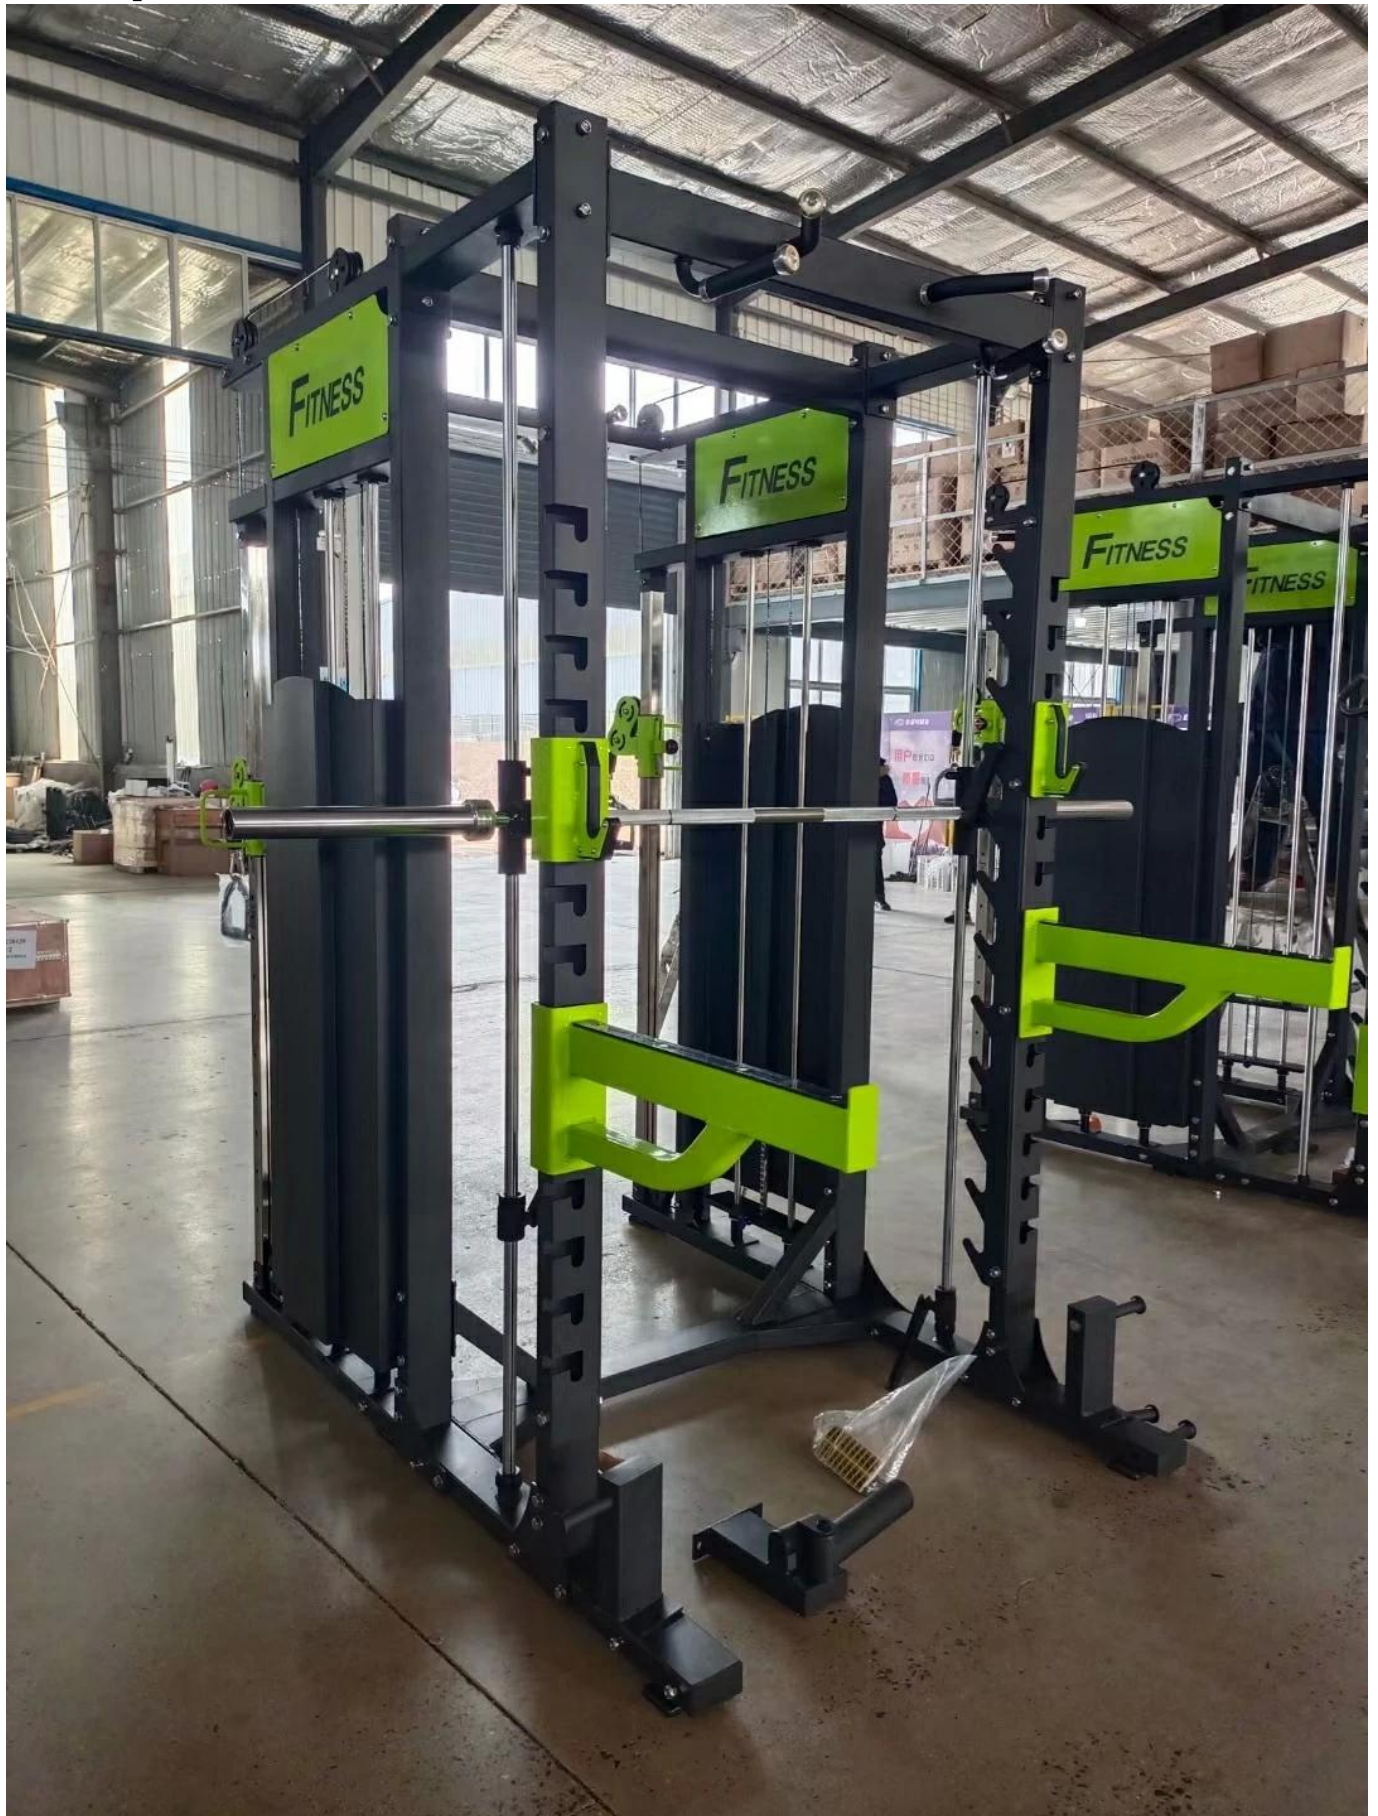

Product pictures

Packaging & Delivery

Packaging Details

China Gym CF [Power Racks](#) Pull Up Rigs
Independent packing, each 600-800kg in a plywood case,
Delivery Time
25-30days after received advance payment.