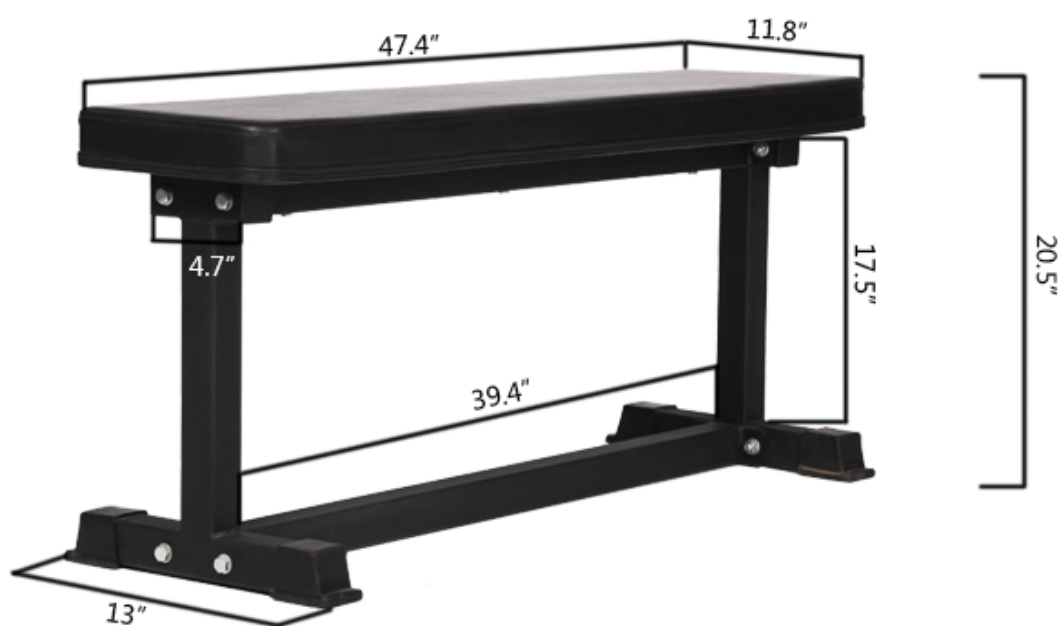

Produtos Show

Weight: 25kg

Main tube:
50*50*3.0mm

Flat bench

·The flat bench is made of 50*50*3.0mm steel, with thicker supporting frame, thicker panel and greater bearing capacity.The panel is made of environment-friendly PU leather, which is wear-resistant, anti-crack, comfortable, anti-sweat and anti-scratch

·Each part is equipped with anti-skid screws, which are fixed with anti-skid screws. There is no need to worry about shaking in the movement to ensure the safety of the product.The bottom adopts threaded foot sleeve, which can effectively prevent slip, dryness and scratch