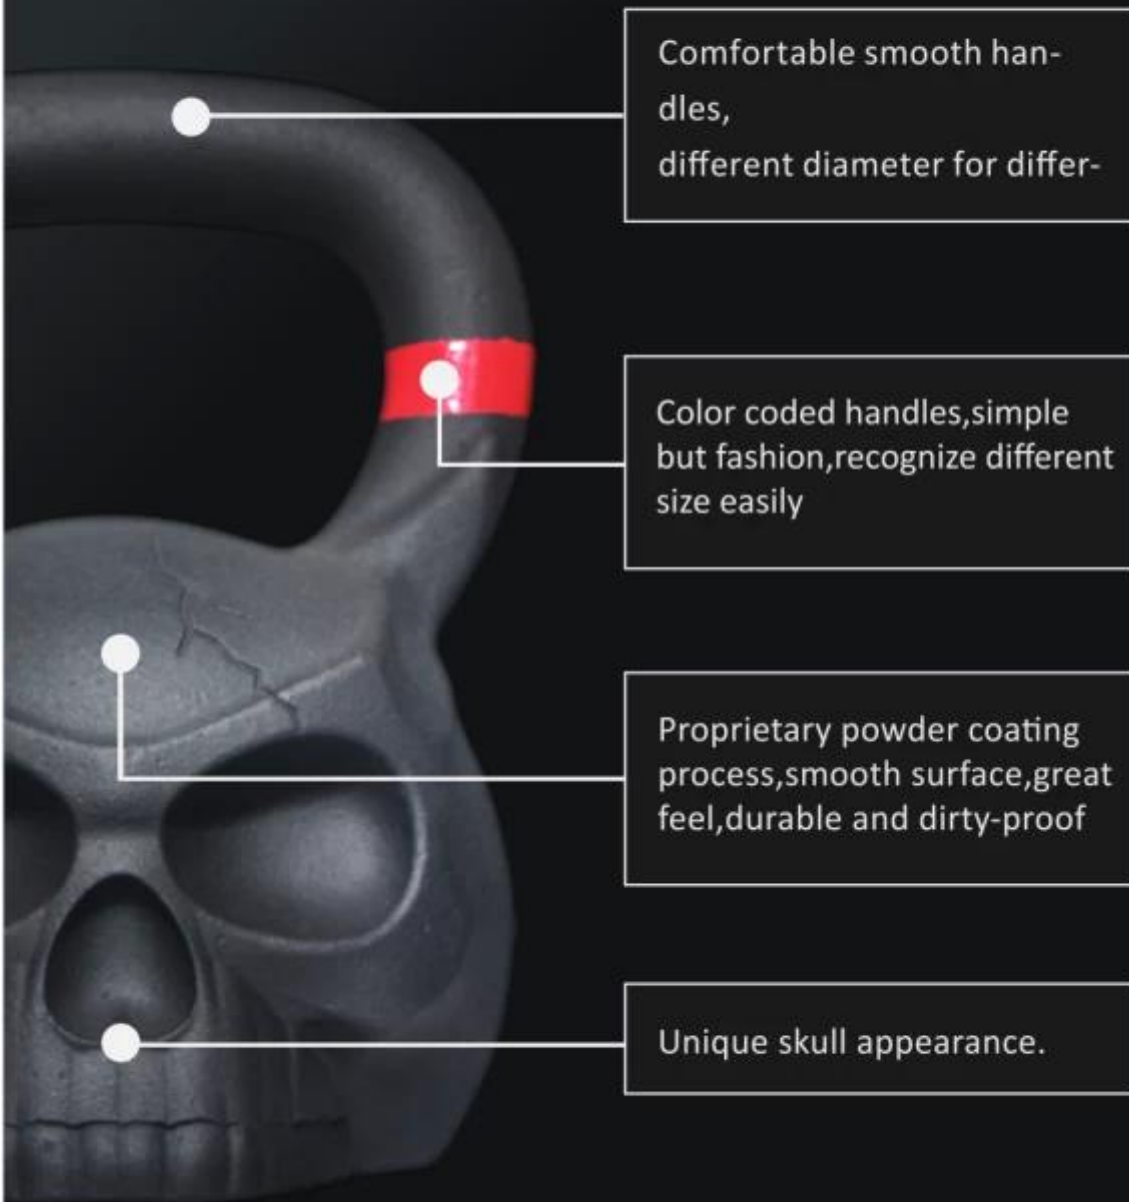

# FROSTED SKULL KETTLEBELL

Comfortable smooth handles,  
different diameter for differ-

Color coded handles, simple  
but fashion, recognize different  
size easily

Proprietary powder coating  
process, smooth surface, great  
feel, durable and dirty-proof

Unique skull appearance.