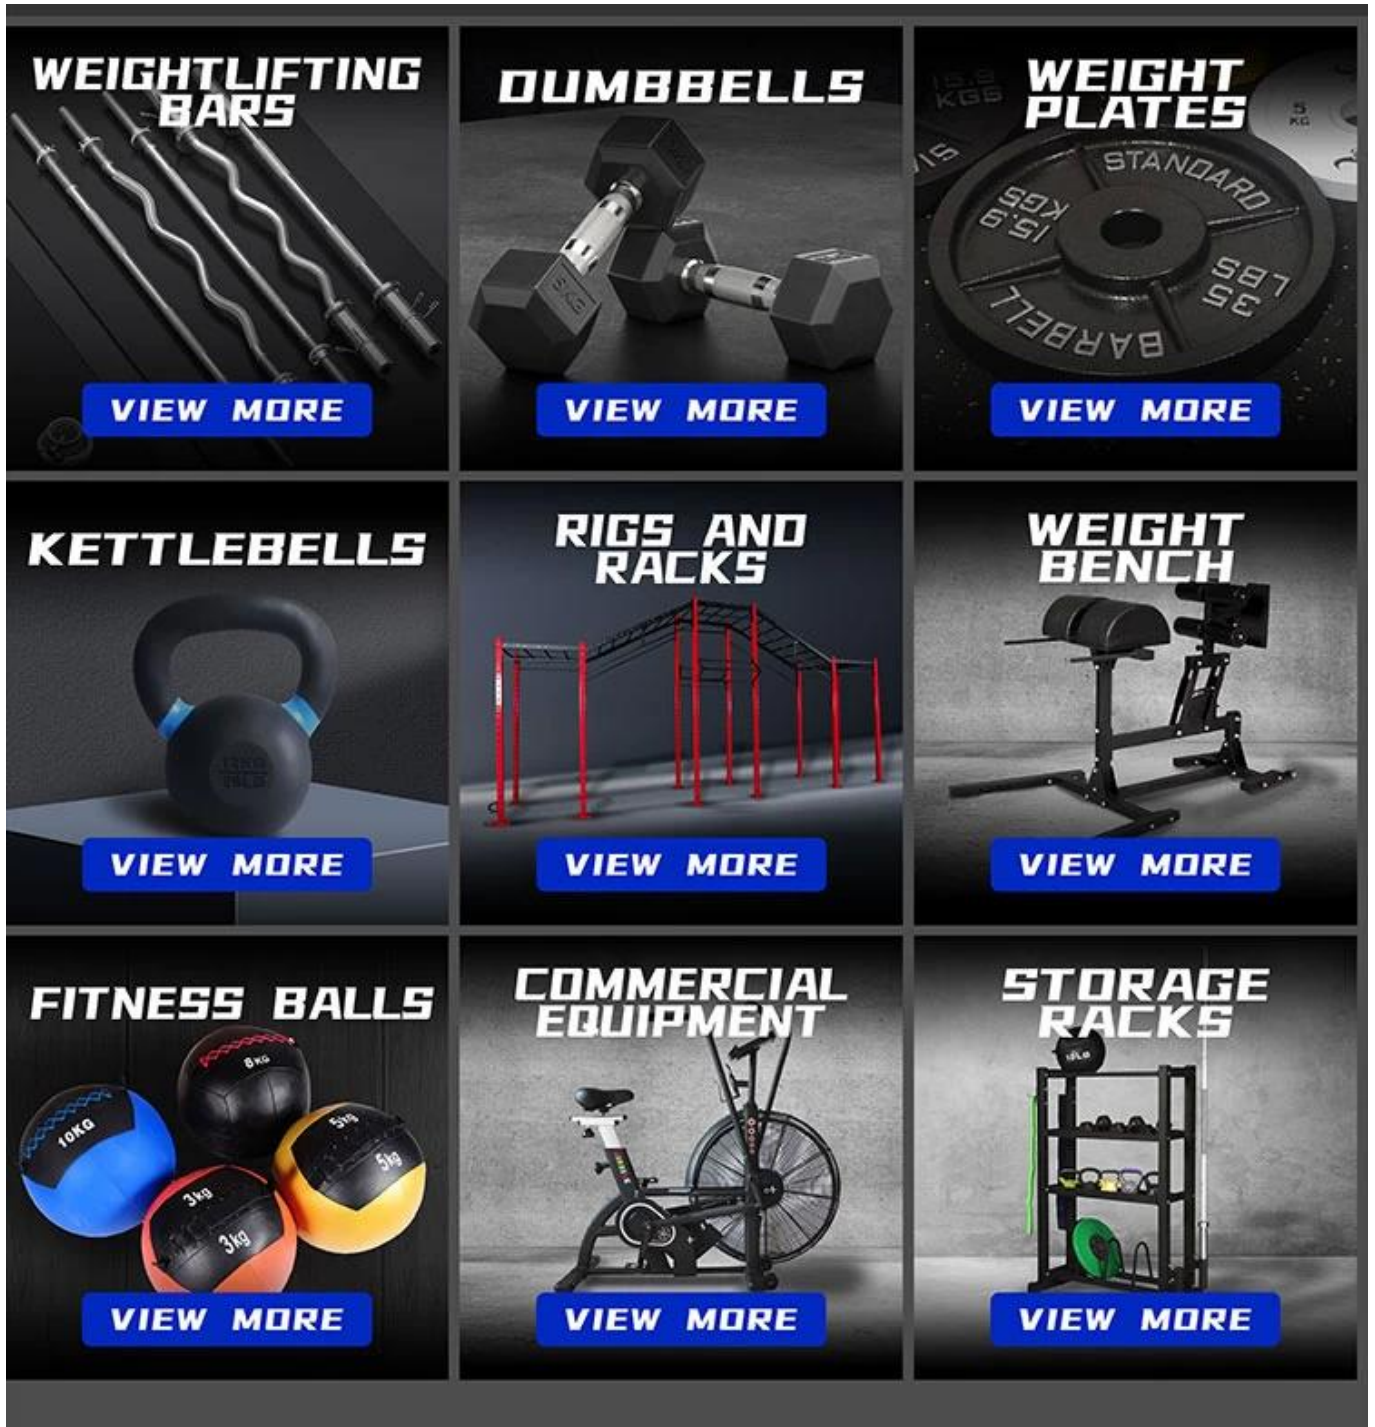

🏠 Xingya

Shandong Xingya Sports Fitness Inc. 是一家专业的健身器材制造商，专注于研发和生产高品质的健身设备。我们的产品种类丰富，包括力量训练器材、有氧运动器材、团体健身器材等。我们拥有完善的质量管理体系和先进的生产设备，确保每一件产品都符合国际标准。我们的工厂位于山东省，交通便利，物流快捷。我们致力于为全球客户提供优质的产品和服务，提升您的健身效果。我们拥有 20 年的行业经验，是您的最佳选择。我们拥有 12 个分公司。

我们提供全面的售后服务，包括产品咨询、安装调试、维修保养等。我们拥有专业的技术团队，能够快速响应客户的需求。我们承诺为您提供最优质的购物体验，让您的健身之旅更加顺利。我们拥有完善的销售网络，覆盖全球多个国家和地区。我们致力于成为您健身路上的最佳伙伴。我们拥有完善的质量管理体系，确保每一件产品都符合国际标准。我们拥有先进的生产设备，确保每一件产品都符合国际标准。我们拥有专业的技术团队，能够快速响应客户的需求。我们承诺为您提供最优质的购物体验，让您的健身之旅更加顺利。我们拥有完善的质量管理体系，确保每一件产品都符合国际标准。我们拥有先进的生产设备，确保每一件产品都符合国际标准。我们拥有专业的技术团队，能够快速响应客户的需求。我们承诺为您提供最优质的购物体验，让您的健身之旅更加顺利。

我们拥有完善的质量管理体系，确保每一件产品都符合国际标准。我们拥有先进的生产设备，确保每一件产品都符合国际标准。我们拥有专业的技术团队，能够快速响应客户的需求。我们承诺为您提供最优质的购物体验，让您的健身之旅更加顺利。我们拥有完善的质量管理体系，确保每一件产品都符合国际标准。我们拥有先进的生产设备，确保每一件产品都符合国际标准。我们拥有专业的技术团队，能够快速响应客户的需求。我们承诺为您提供最优质的购物体验，让您的健身之旅更加顺利。