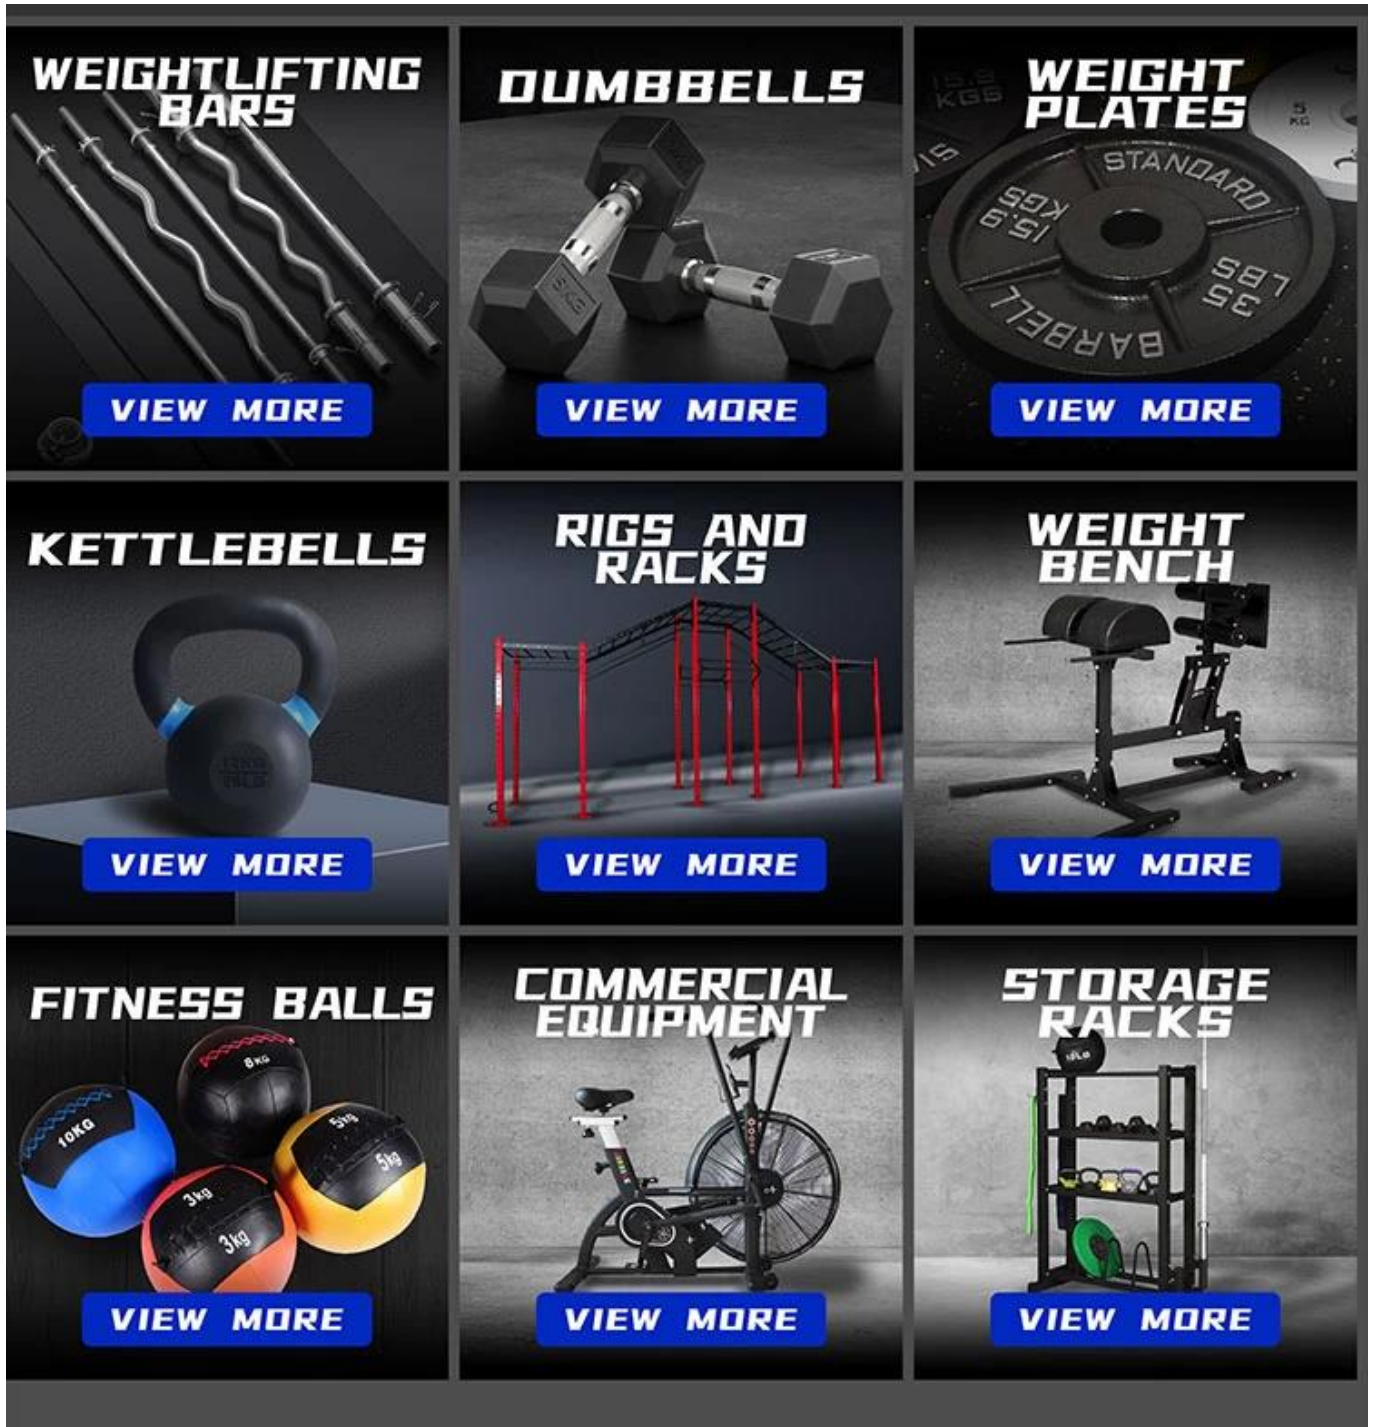

Xingya

Shandong Xingya Sports Fitness Inc. ( ) 20 12 .

.

.