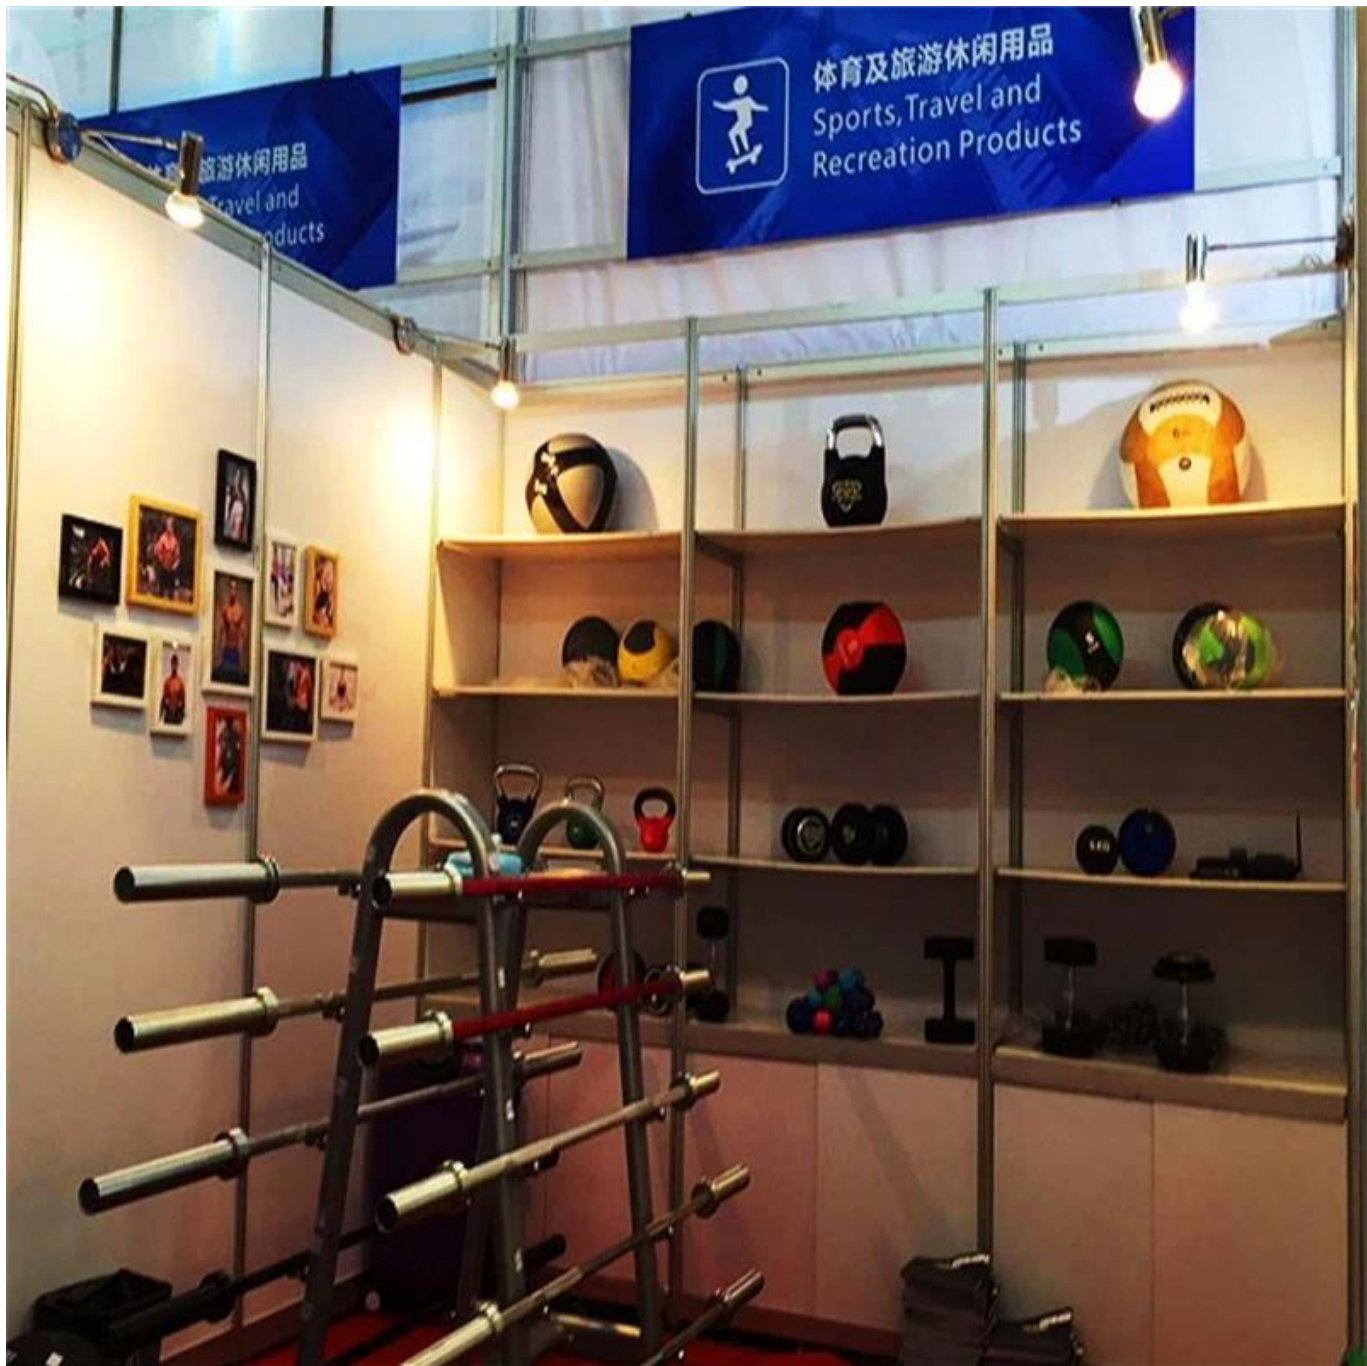

صوره المعرض