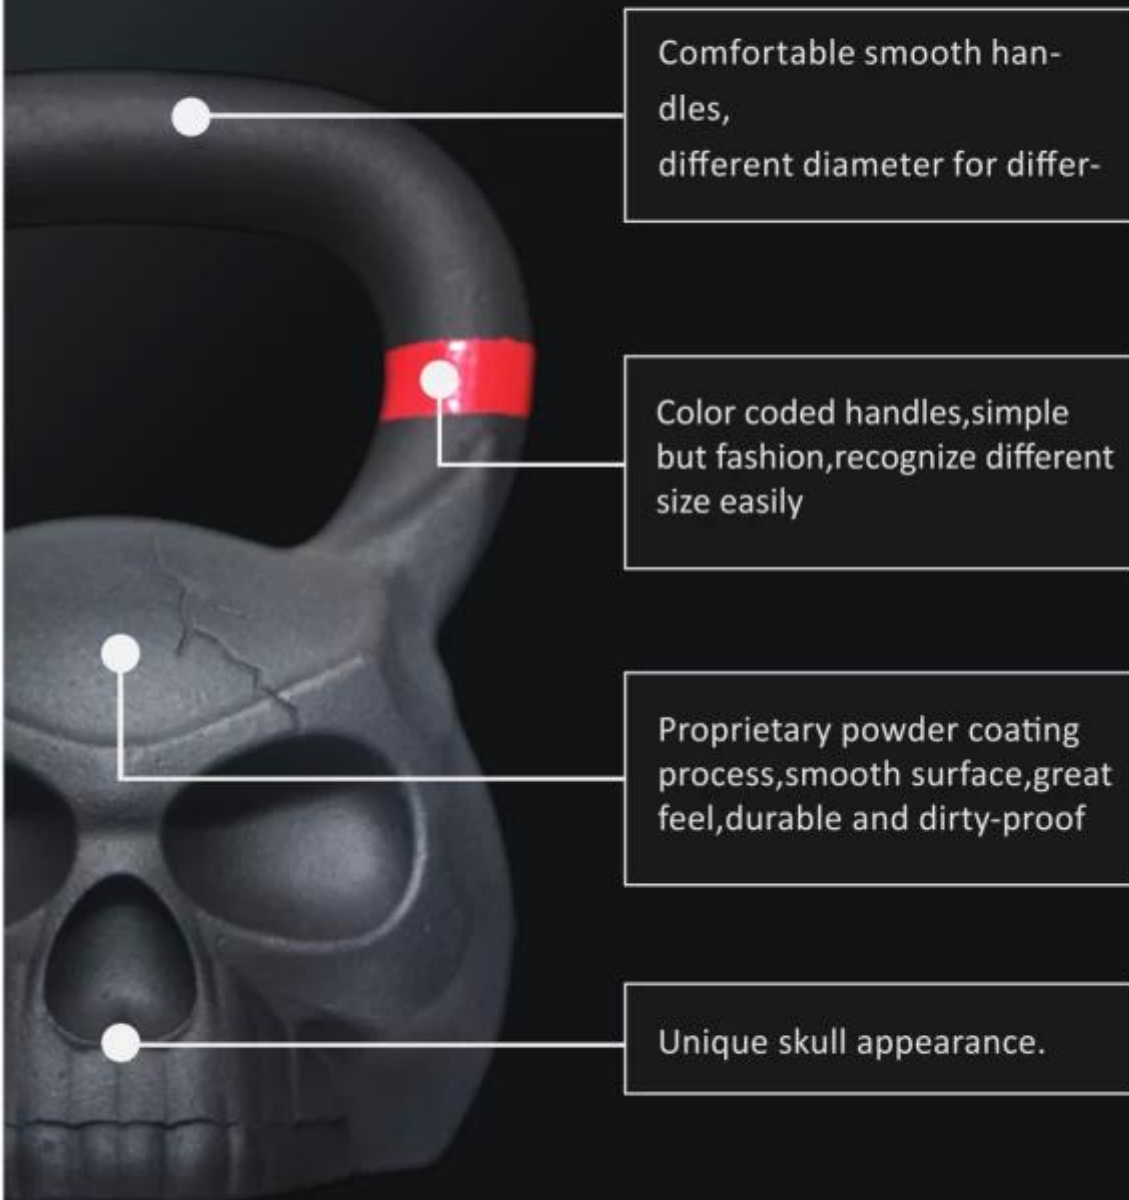

# FROSTED SKULL KETTLEBELL

Comfortable smooth handles,  
different diameter for differ-

Color coded handles, simple  
but fashion, recognize different  
size easily

Proprietary powder coating  
process, smooth surface, great  
feel, durable and dirty-proof

Unique skull appearance.

# SURFACE HAMMER SKULL KETTLEBELL

Hammering process  
Smooth Surface Better Feel

Fall prevention

Resistance to falling

Maintenance free

10KG

12KG

16KG