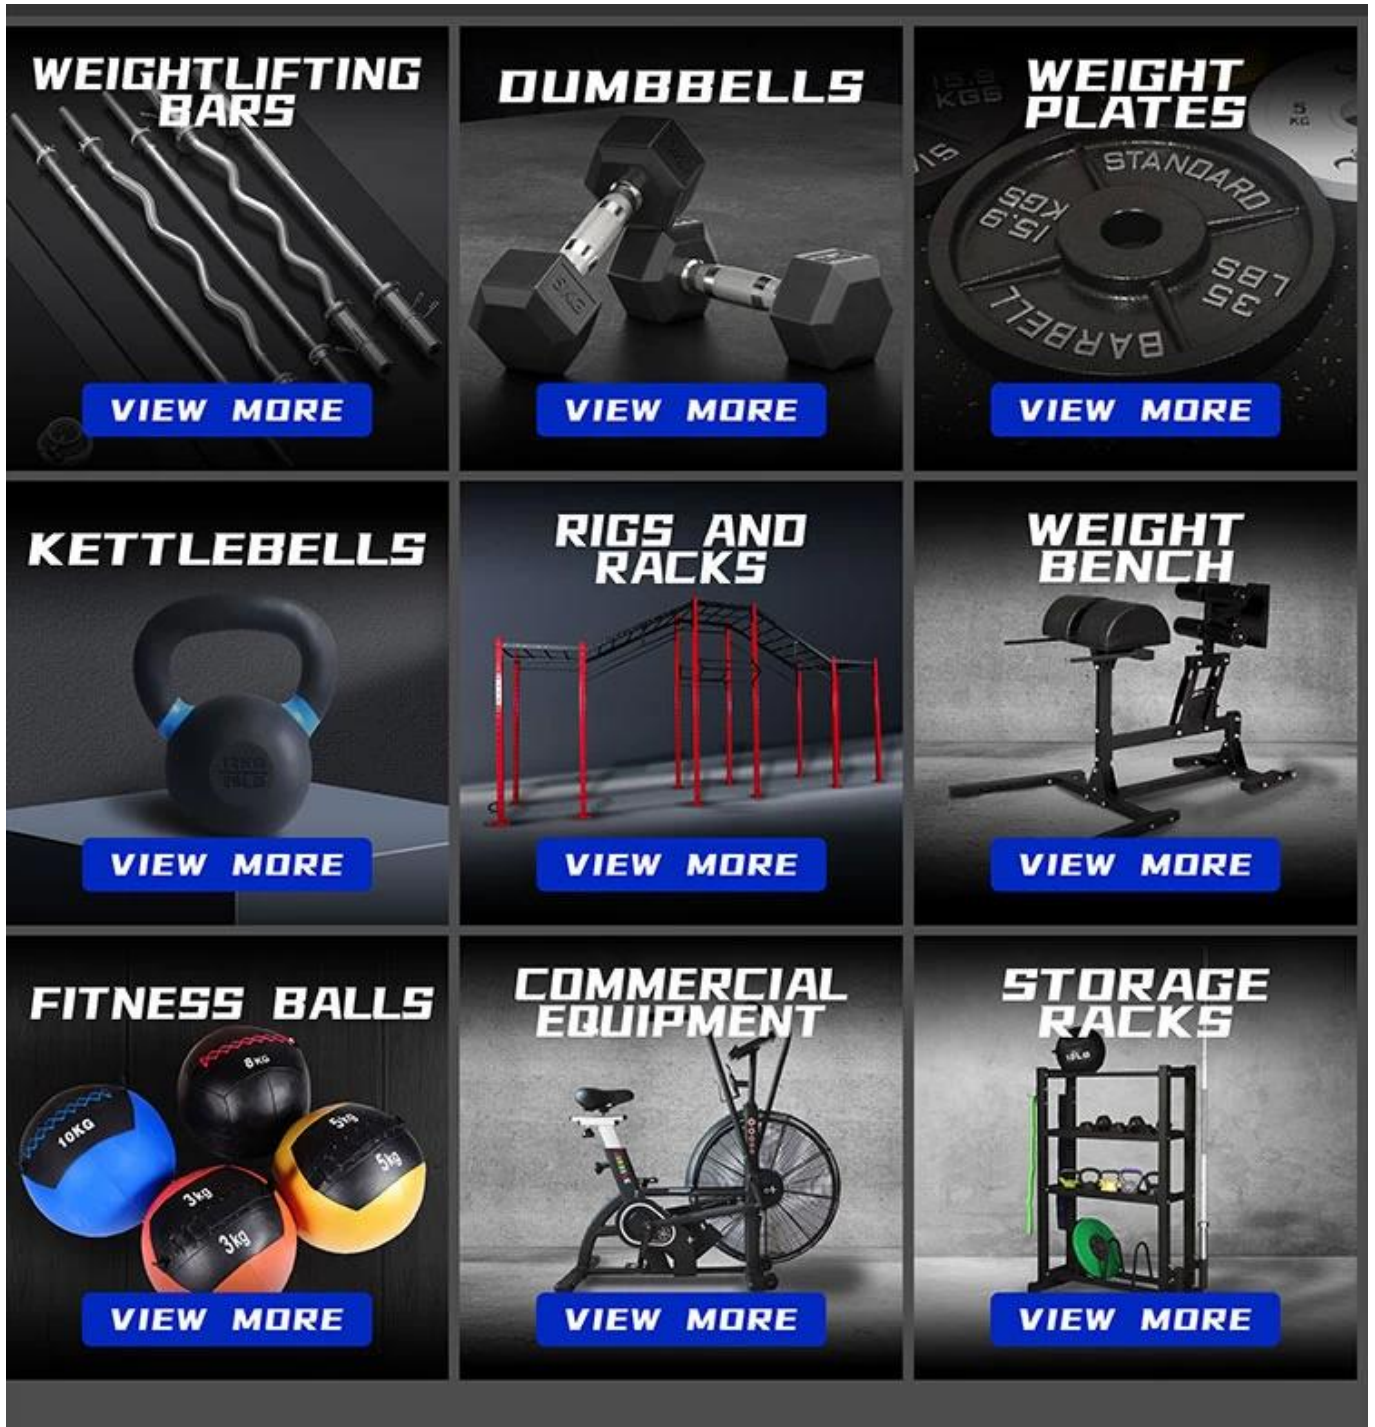

XXXXXXXXXX XXXX

000:00	time interval	00	S/m
00:00	/500m		
00000	distance m		
00000	split meters	0	split meters
0	pulse	00	pulse

CUSTOM
TIME
DISTANCE
CALORIES
*

UP MODE RESET

□□□□:

Xingya

Shandong Xingya Sports Fitness Inc. 12 2018 () . 20