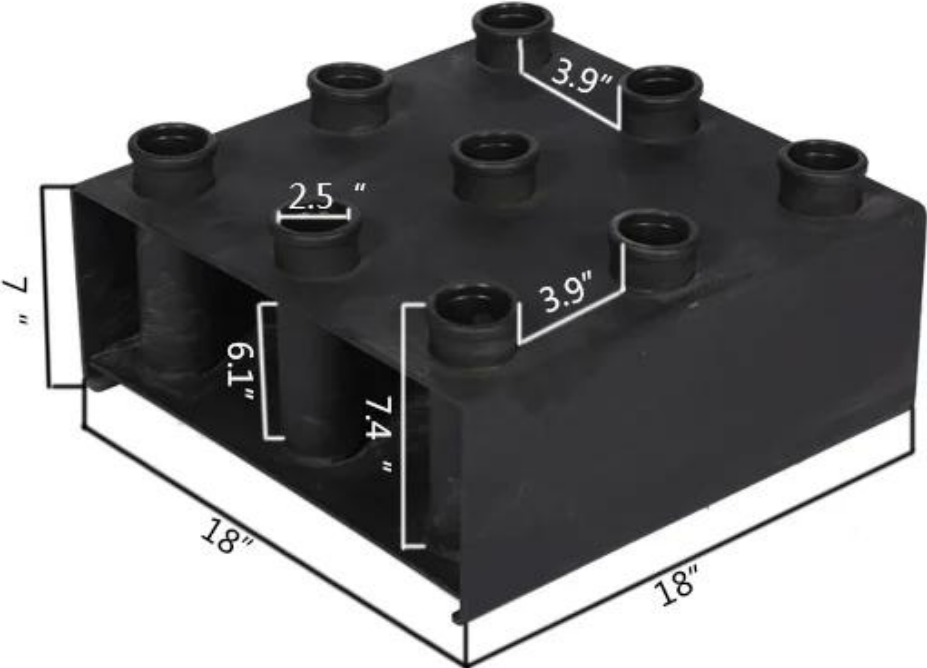

3

7

4  
9  
\*  
4  
9  
\*  
1  
C  
M  
  
  
  
  
  
  
  
  
  
  
2

Weight: 26kg

Thickness of plate: 5mm

□□□□□□