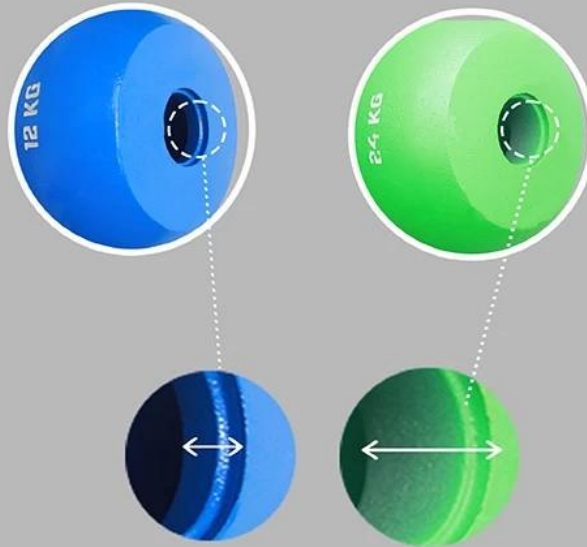

الاسم: كettlebell

CASTING POLISHING

Not easy to rust

INTEGRATED CASTING MOULD

High strength and durability

EcoCare

INTEGRATED
CASTING
MOULD

HOLLOW DESIGN

Strong stability

Different weights
Different thickness

Stable and noiseless

SPRAY PAINT BAKING PROCESS

No paint falling off

MATTE

LIGHT

□□□ □□□ □□□□□