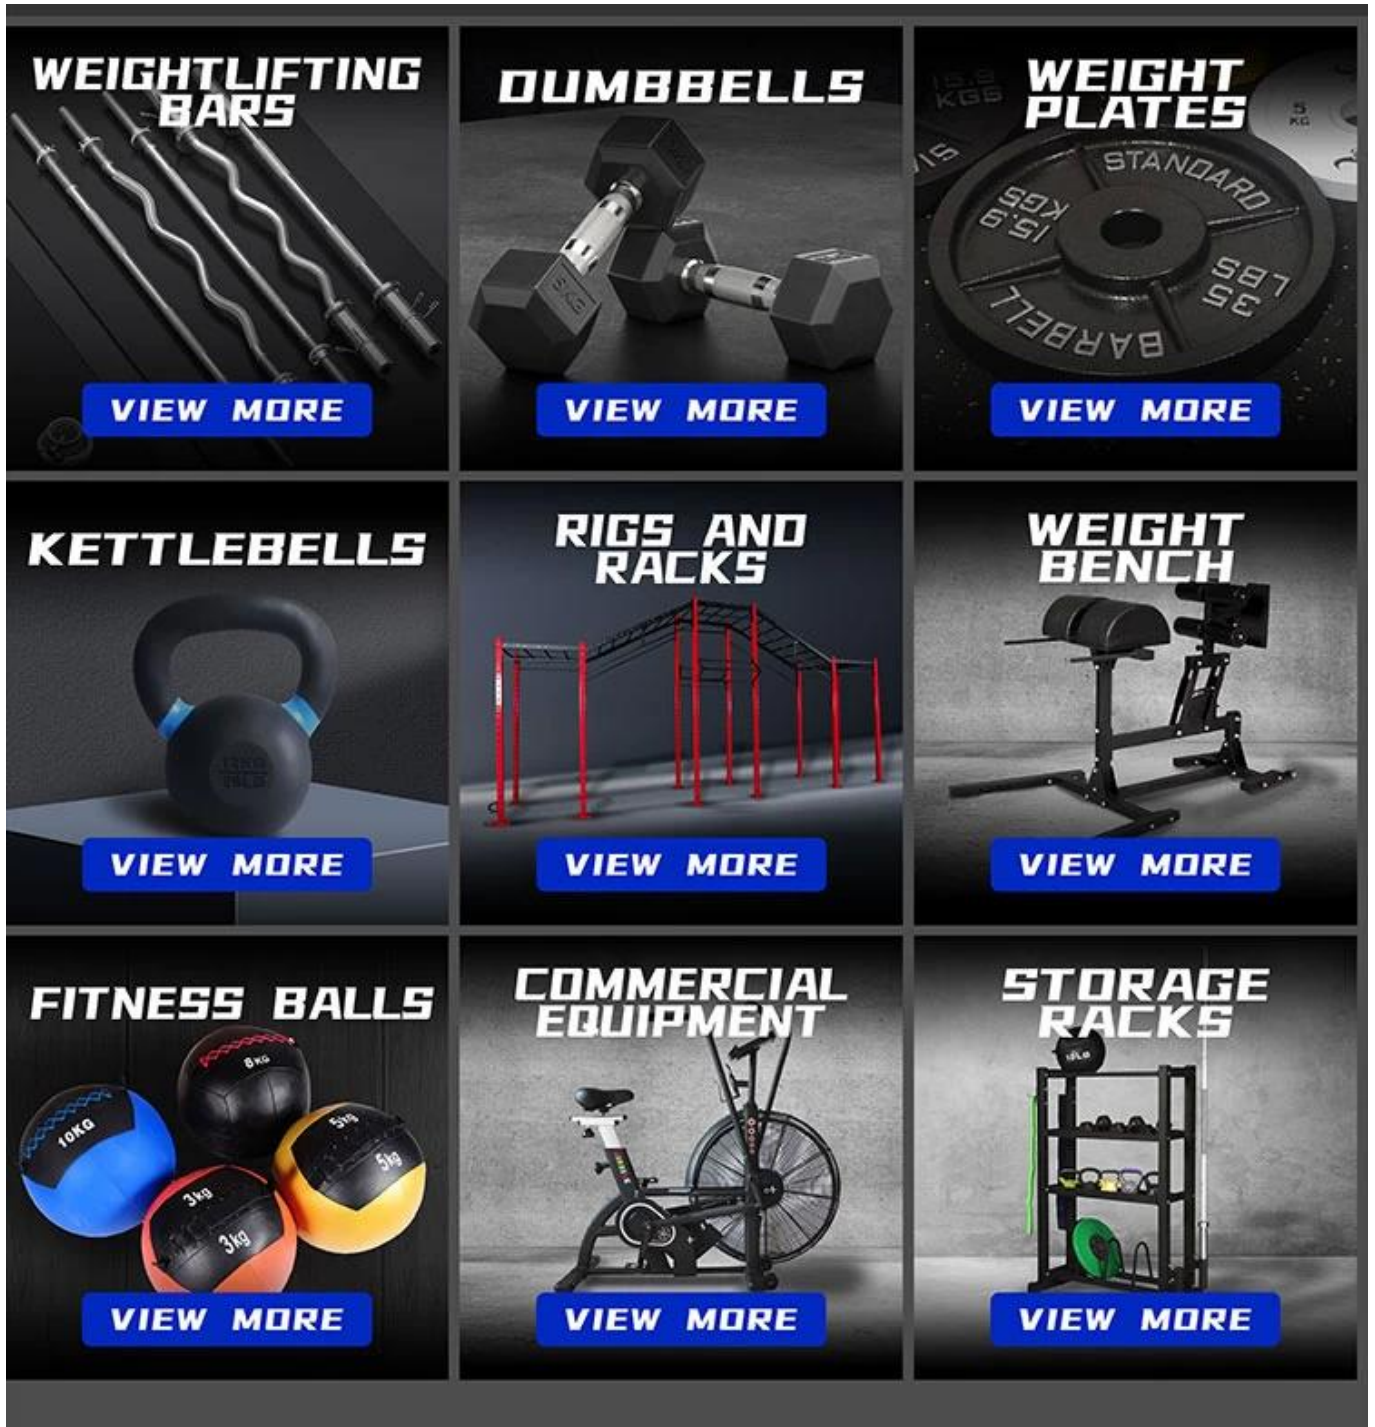

Strong stability

Different weights
Different thickness

Stable and noiseless

SPRAY PAINT BAKING PROCESS

No paint falling off

MATTE

LIGHT

□□□ □□□ □□□□□