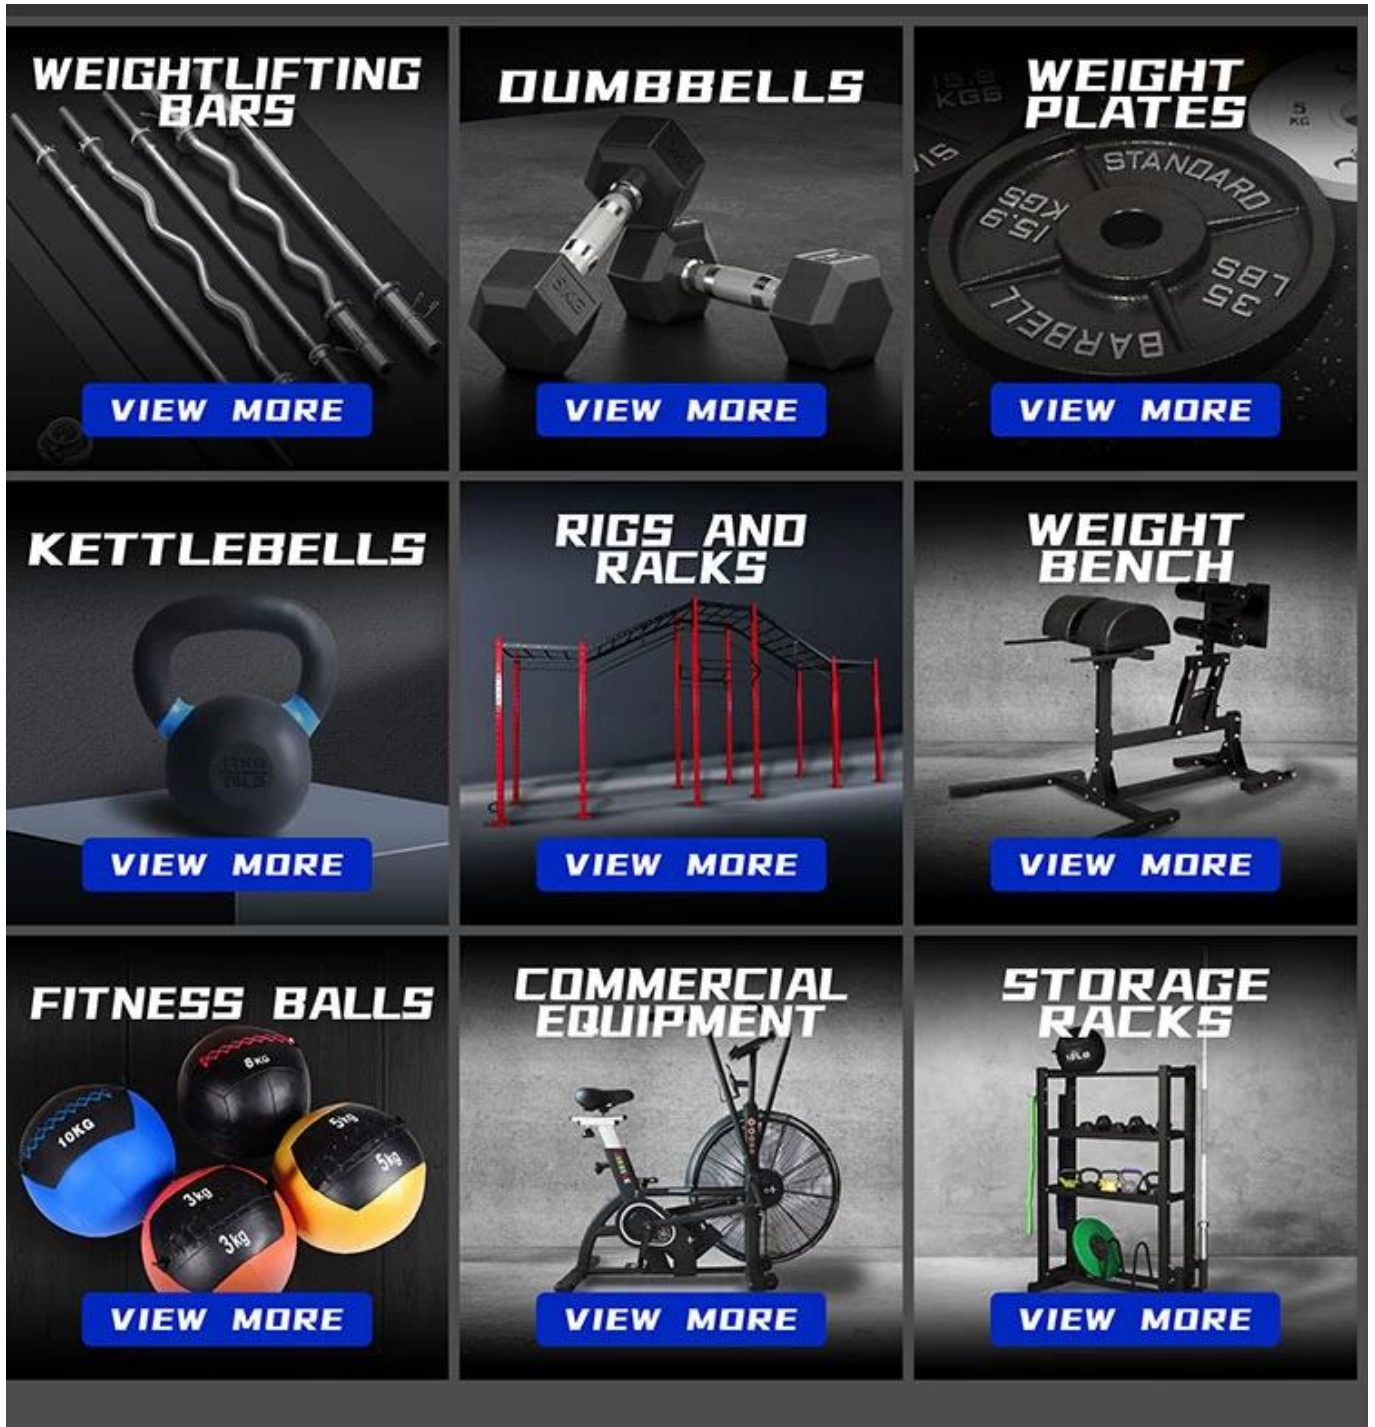

Shandong Xingya Sports Fitness Inc. ( ) 20 1 12 .

20 12 .