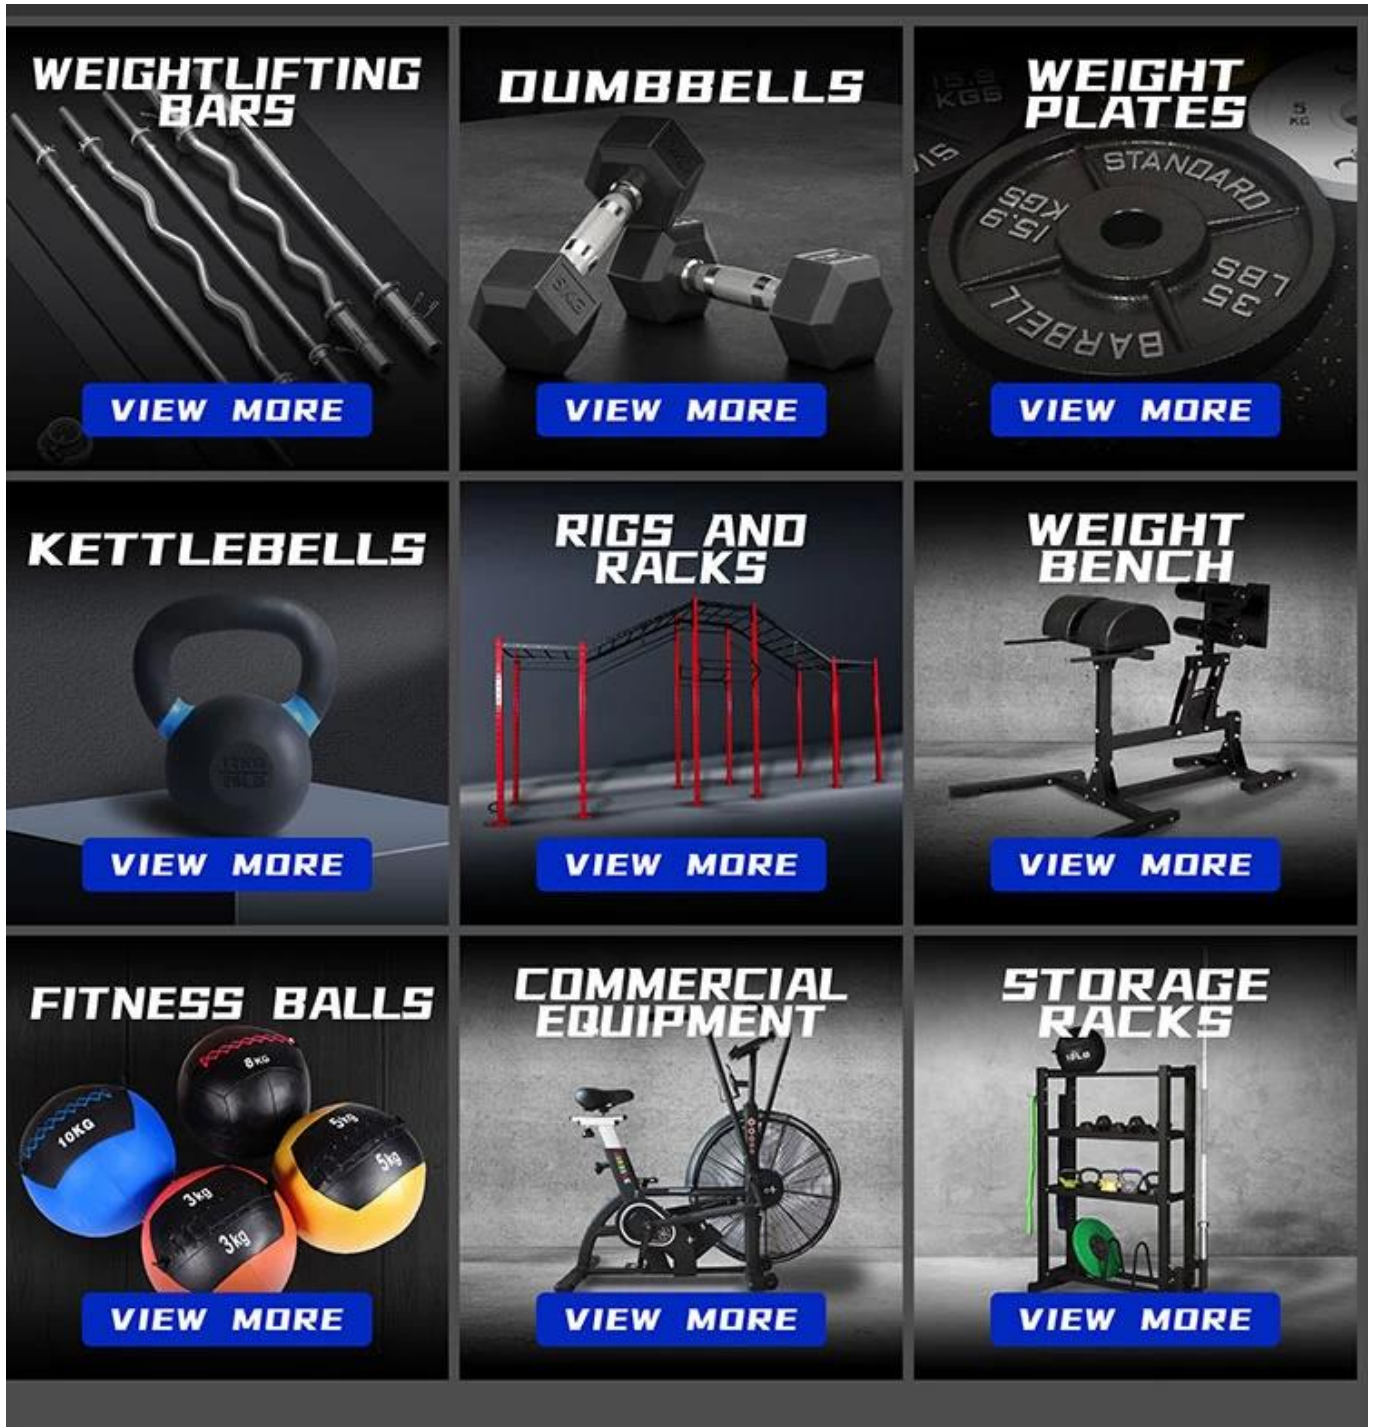

Xingya

Shandong Xingya Sports Fitness Inc. ( ) 係 中國 山東 省 煙台 市 萊 陽 縣 龍 山 鎮 龍 山 村 龍 山 路 12 號 之 一 家 專 業 研 究 開 發 生 產 經 銷 各 種 體 育 器 材 之 廠 家 。

本 廠 經 銷 各 種 體 育 器 材 之 廠 家 。

本 廠 經 銷 各 種 體 育 器 材 之 廠 家 。