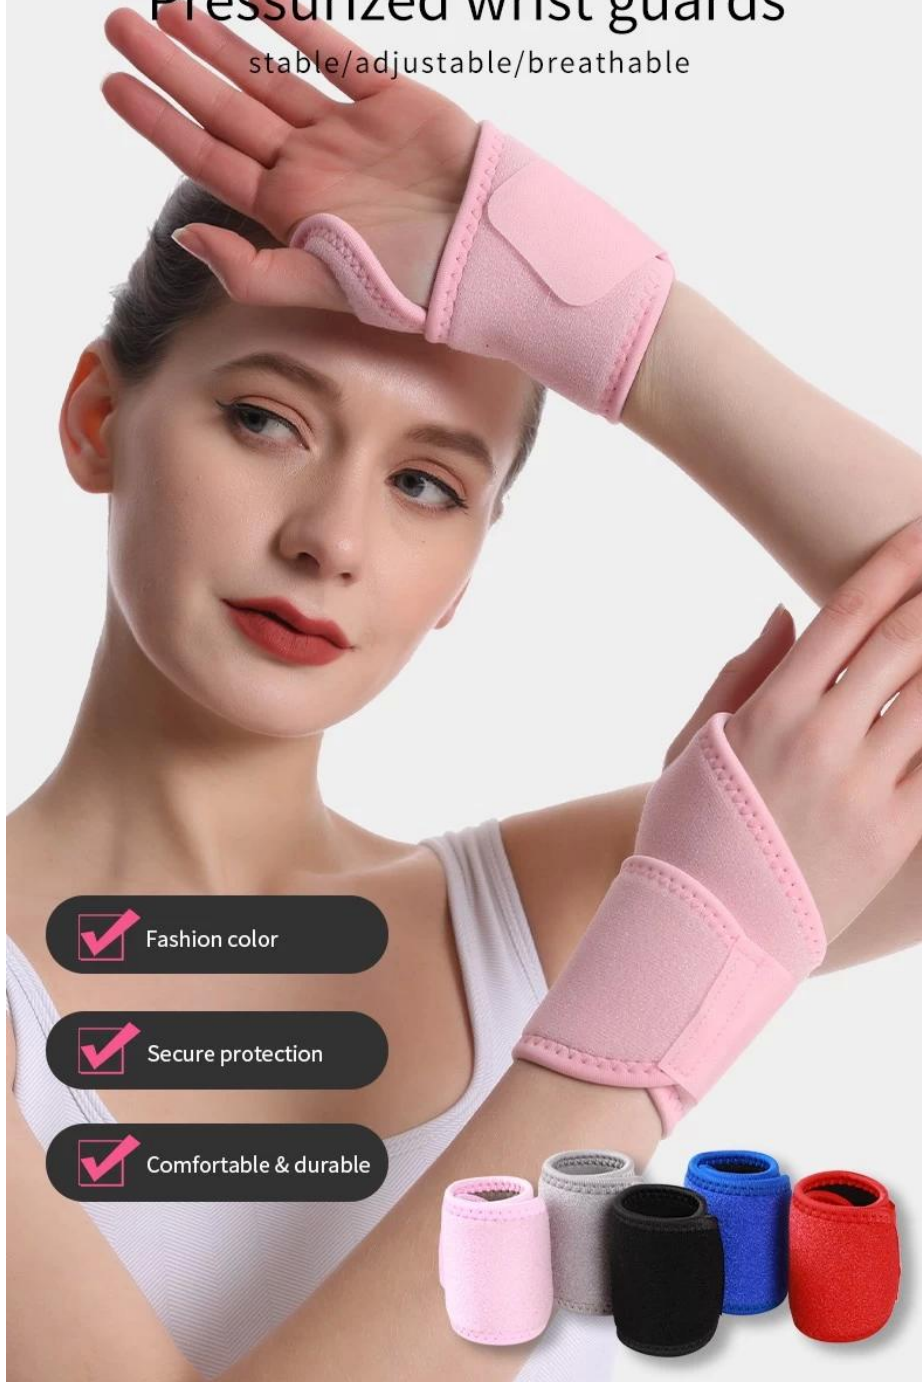

protection upgrade

Pressurized wrist guards

stable/adjustable/breathable

✓ Fashion color

✓ Secure protection

✓ Comfortable & durable

Skin-friendly fabric

Adjustable elasticity

Freely adjustable elastic,
comfortable to wear

pressurized strap

One-piece design
Tough and durable

Stable bind, not easy
to move when exercising

Thumb hole design

Fixed wrist guard
is not easy to slide,
Pressurized winding
is more firm

Precise and neatly routed,
firm and not detached, durable

INFORMATION

BRAND: customized or OEM	SIZE: ONE SIZE (ADJUSTABLE)
NAME: sports wrist guard	MATERIAL: OK cloth, composite material
COLOR: pink/blue/red/ black/grey	WEIGHT: 19G
SPECIFICATION: one piece	MODEL: 6049#

FINGER HOLE

FIRMLY WRAPPED, NOT EASY TO SLIP DURING EXERCISE

3

FINE SEAM

UNIFORM SEAM EDGE, WEAR-RESISTANT AND DURABLE, SUITABLE FOR LONG-TERM USE.

4

BREATHABLE FABRIC

SKIN-FRIENDLY FABRIC
MOISTURE WICKING,
COMFORTABLE MOVEMENT