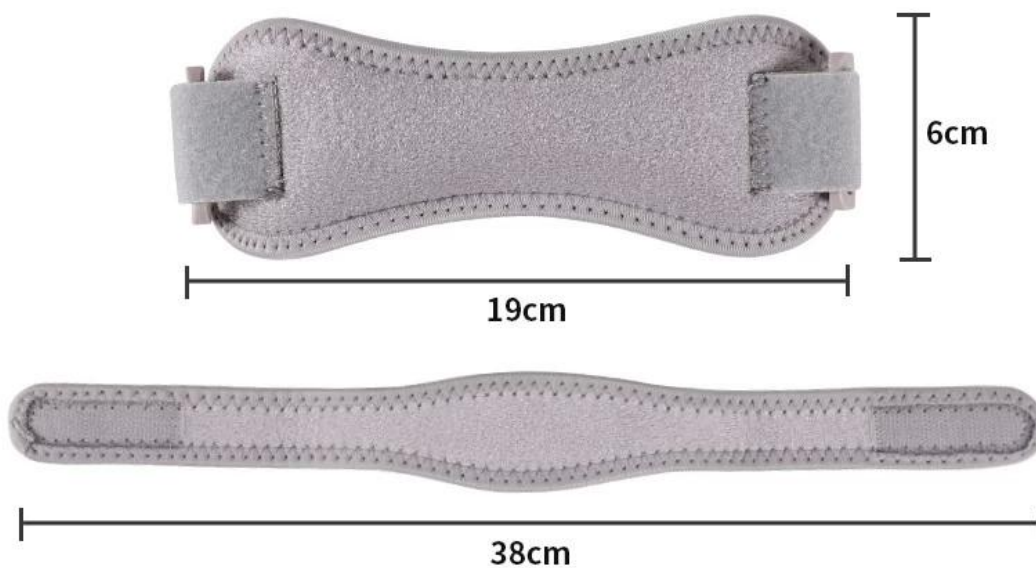

REFRESHING AND BREATHABLE

FITS THE SKIN

FEEL COMFORTABLE

Product information

BRAND: customized or OEM

SIZE: ONE SIZE (ADJUSTABLE)

NAME: patella band

MATERIAL: neoprene, OK cloth

COLOR: pink/black/grey

WEIGHT: 47g

SPECIFICATION: one piece

MODEL: 2001#

tips: There may be some errors in manual measurement.

color show

PRODUCT DETAILS

1

SILICONE

THICKENED SILICONE PAD

FITS THE POSITION OF THE PATELLA, EFFECTIVELY PREVENTING COLLISION AND PROTECTING THE PATELLA.

2

SEAM

DELICATE SEAM

SMOOTH CABLING AND DURABILITY.

3

BUCKLE

HIGH QUALITY BUCKLE

EASY TO ADJUST THE TIGHTNESS, WEAR-RESISTANT AND DURABLE.

4

STICKY HOOK

STICKY HOOK DESIGN

THE ELASTICITY CAN BE ADJUSTED FREELY, MAKING IT MORE CONVENIENT TO WEAR.

Applicable to multiple scenarios