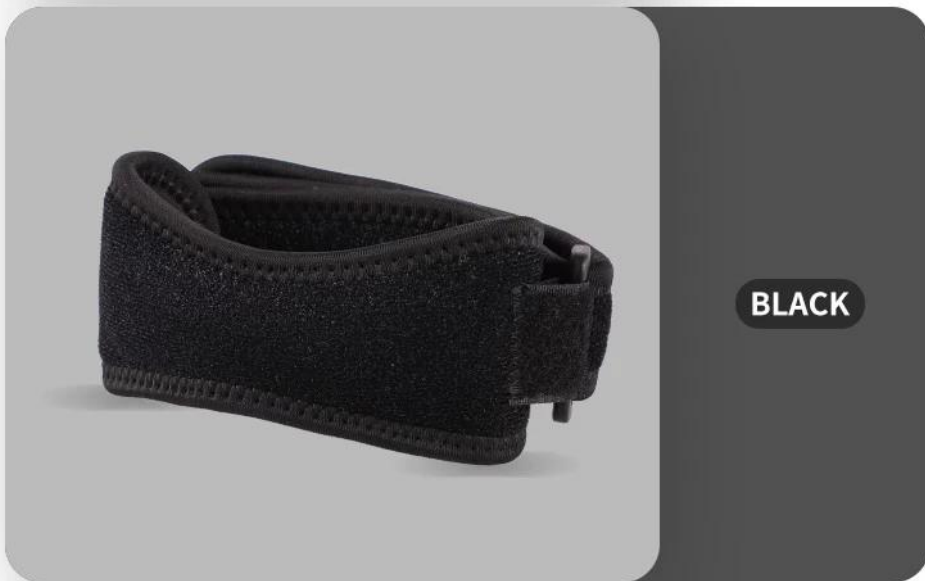

REFRESHING AND BREATHABLE

FITS THE SKIN

FEEL COMFORTABLE

Product information

BRAND: customized or OEM

SIZE: ONE SIZE (ADJUSTABLE)

NAME: patella band

MATERIAL: neoprene, OK cloth

COLOR: pink/black/grey

WEIGHT: 47g

SPECIFICATION: one piece

MODEL: 2001#

tips: There may be some errors in manual measurement.

color show

PRODUCT DETAILS

1

SILICONE

THICKENED SILICONE PAD

FITS THE POSITION OF THE PATELLA, EFFECTIVELY PREVENTING COLLISION AND PROTECTING THE PATELLA.

2

SEAM

DELICATE SEAM

SMOOTH CABLING AND DURABILITY.

3

BUCKLE

HIGH QUALITY BUCKLE

EASY TO ADJUST THE TIGHTNESS, WEAR-RESISTANT AND DURABLE.

4

STICKY HOOK

STICKY HOOK DESIGN

THE ELASTICITY CAN BE ADJUSTED FREELY, MAKING IT MORE CONVENIENT TO WEAR.

Applicable to multiple scenarios