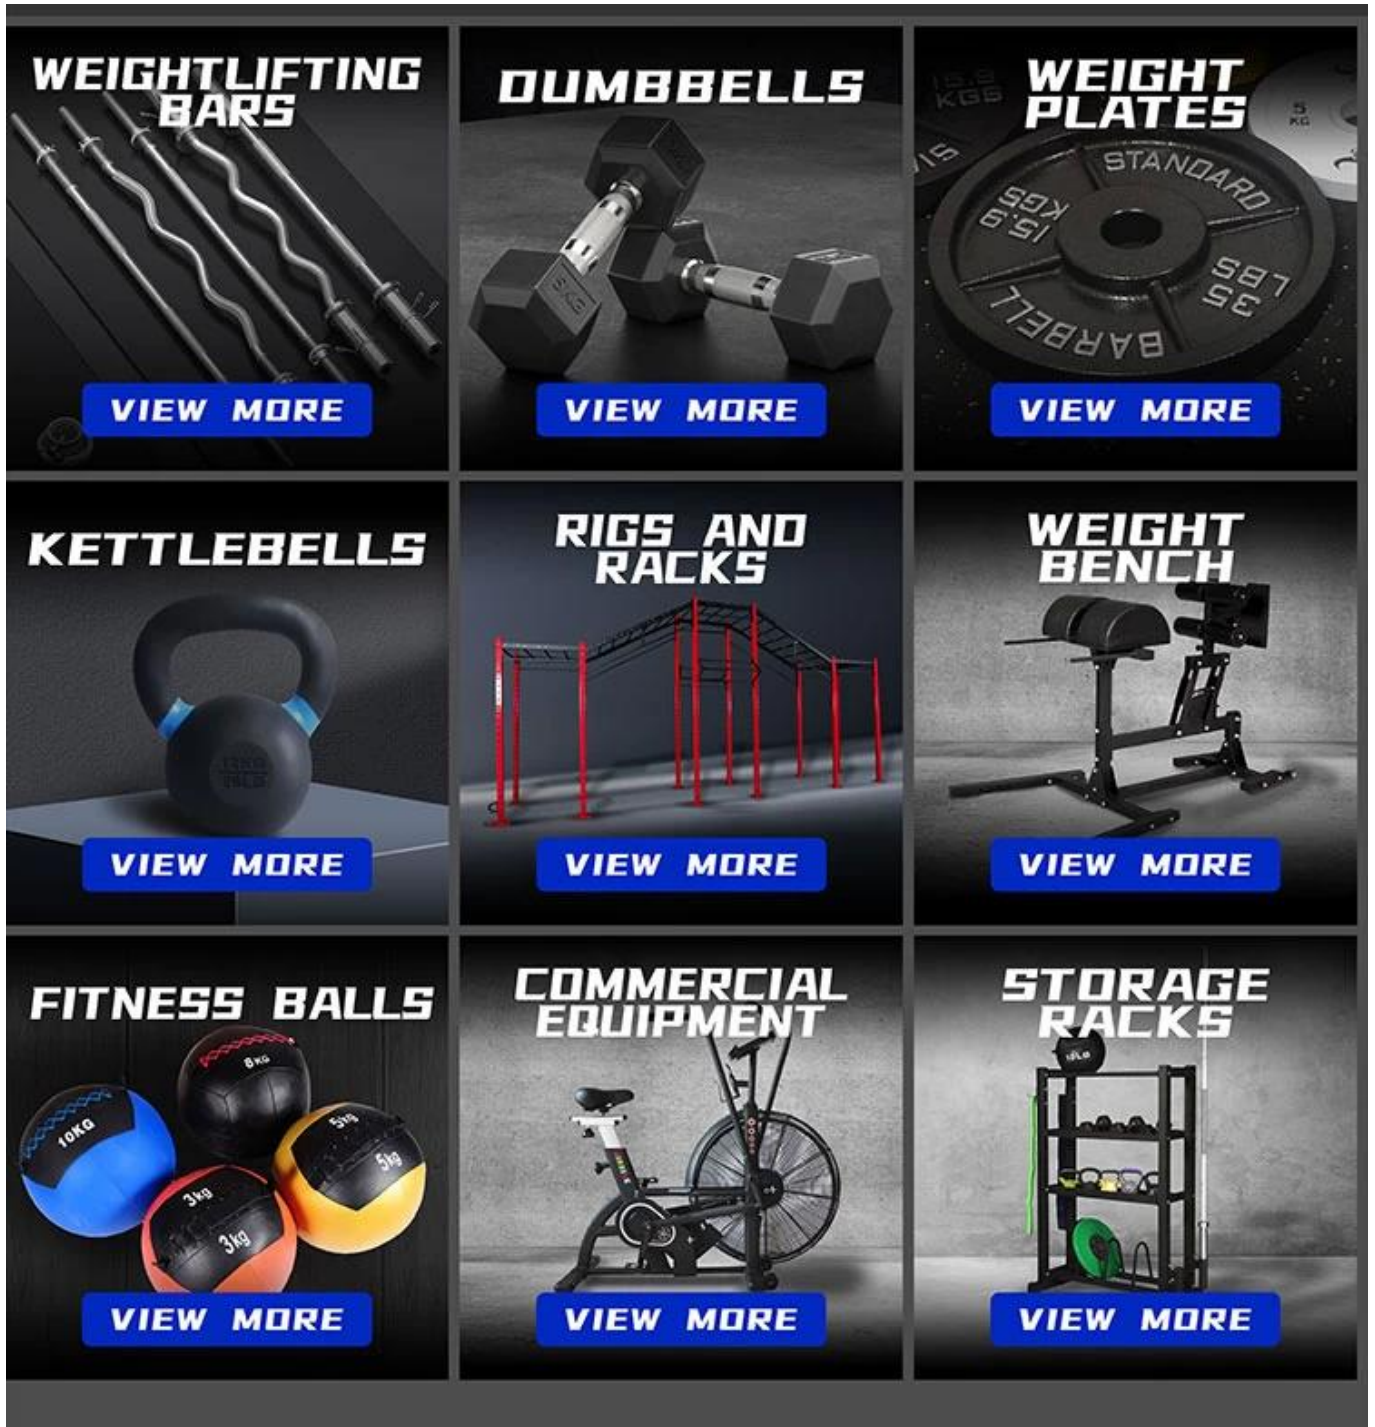

Xingya

Shandong Xingya Sports Fitness Inc. 2012年12月12日注册 ( ) . 20年 20日

2012年12月12日注册 ( ) . 20年 20日

2012年12月12日注册 ( ) . 20年 20日