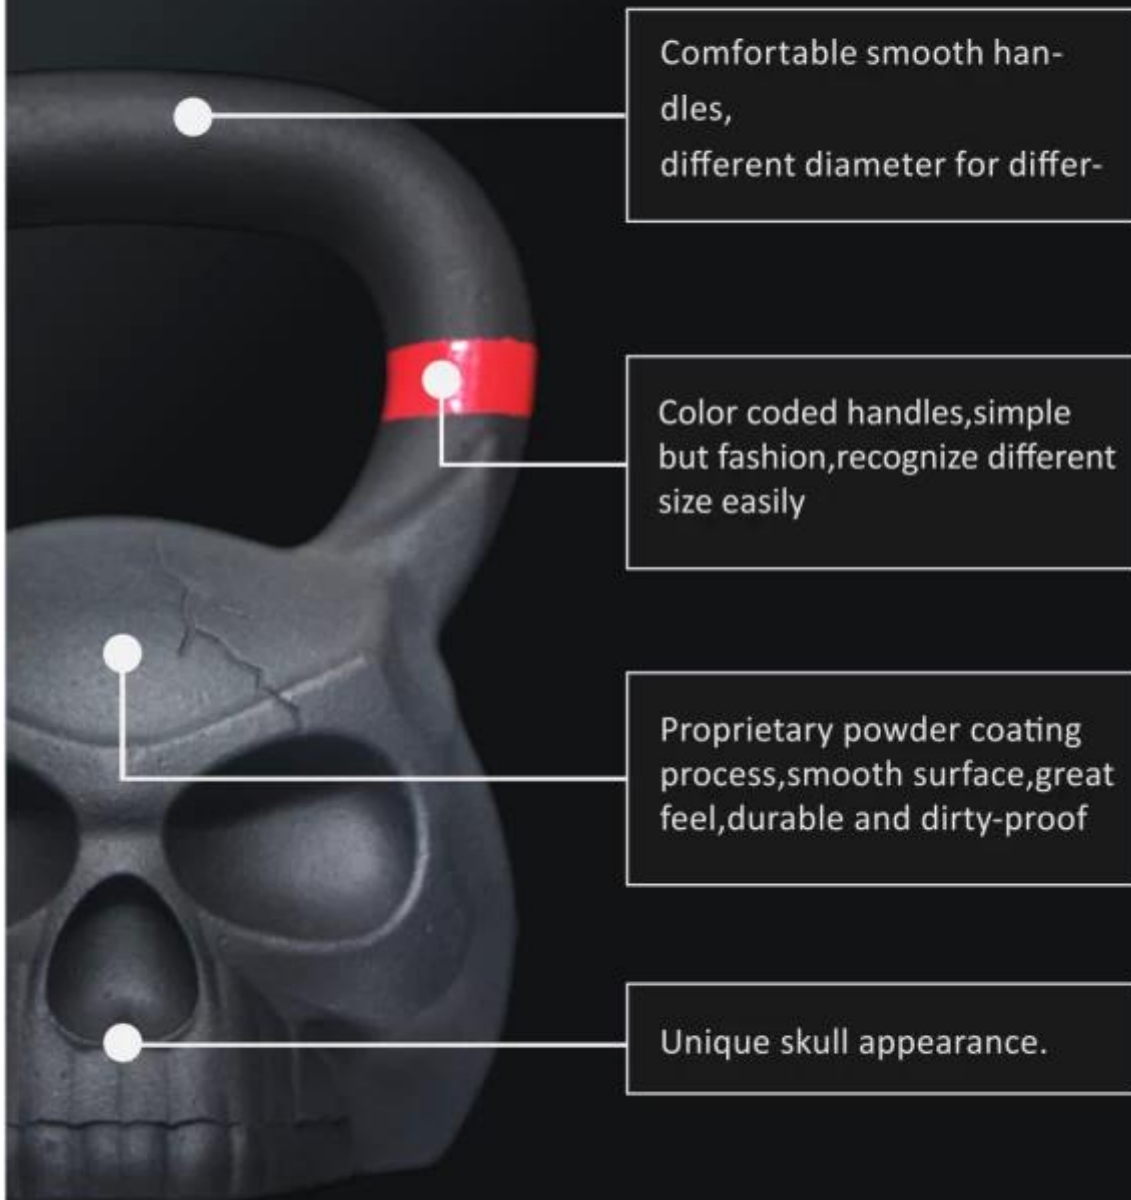

FROSTED SKULL KETTLEBELL

Comfortable smooth handles,
different diameter for differ-

Color coded handles, simple
but fashion, recognize different
size easily

Proprietary powder coating
process, smooth surface, great
feel, durable and dirty-proof

Unique skull appearance.