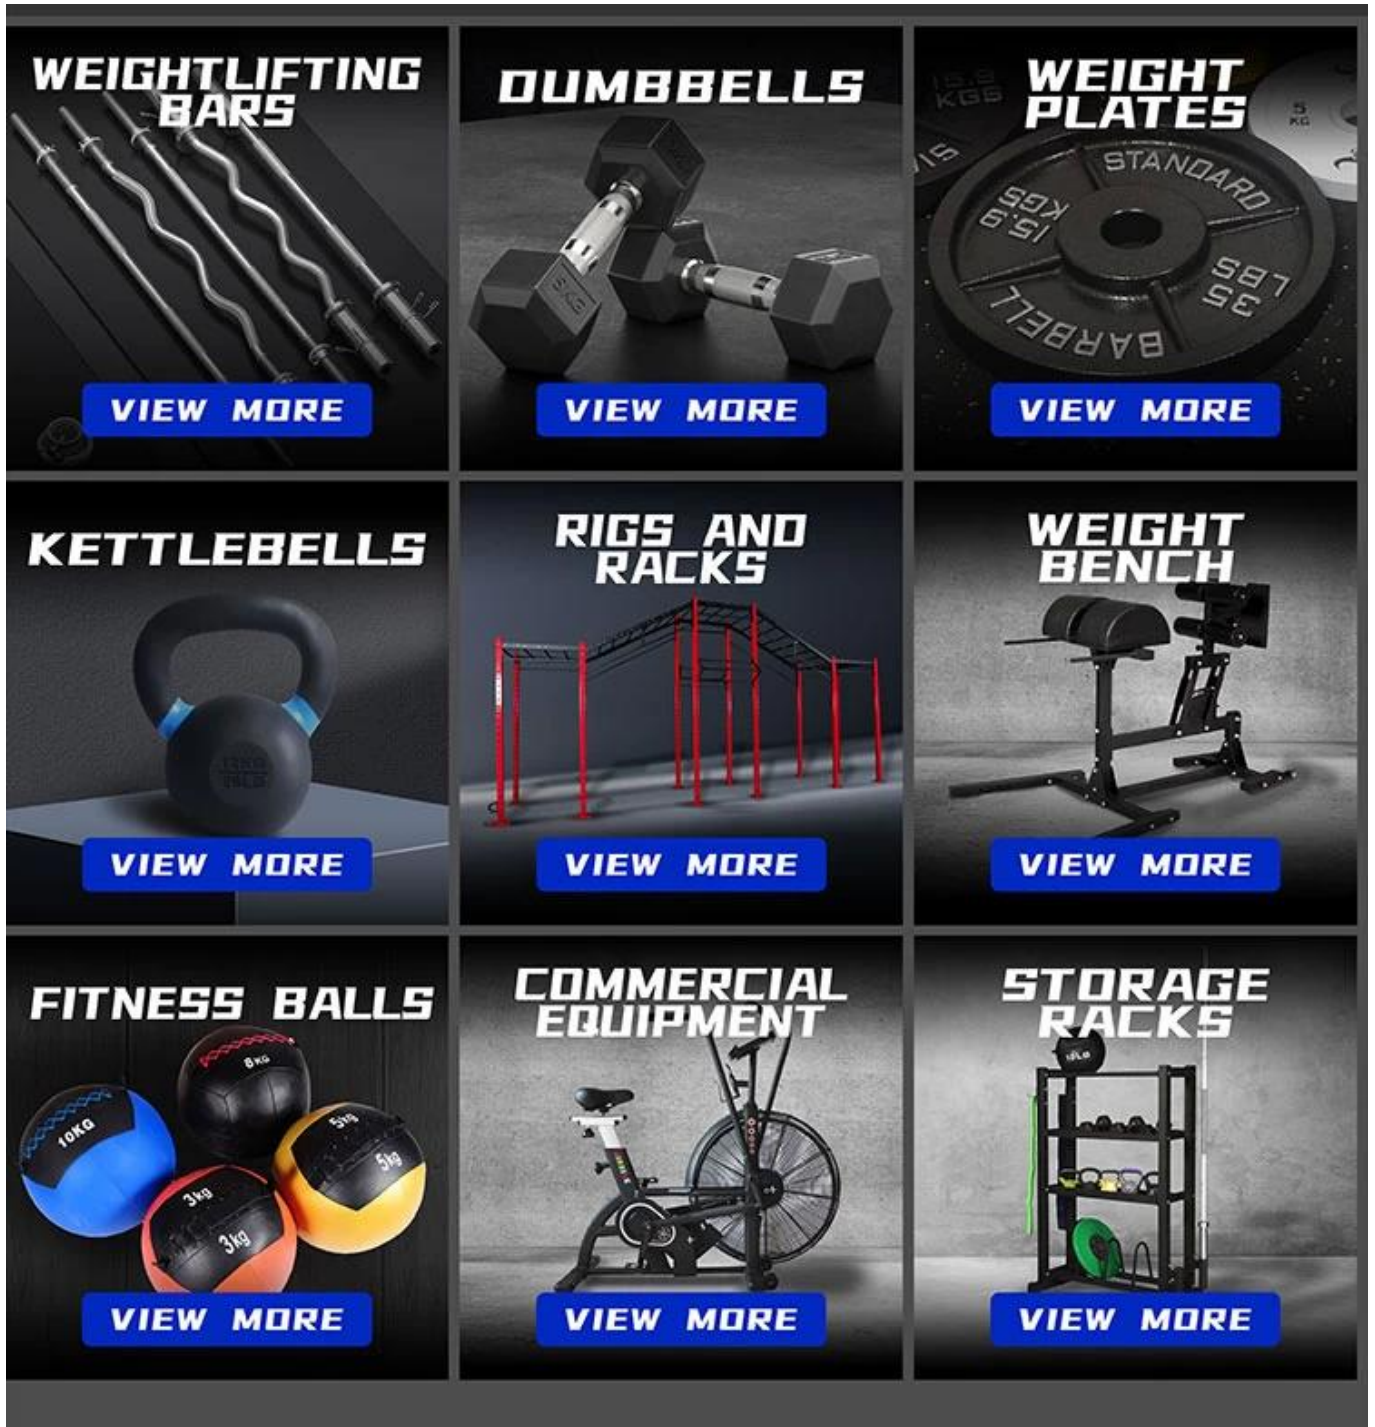

Xingya

Shandong Xingya Sports Fitness Inc. ( ) 2012 12 12