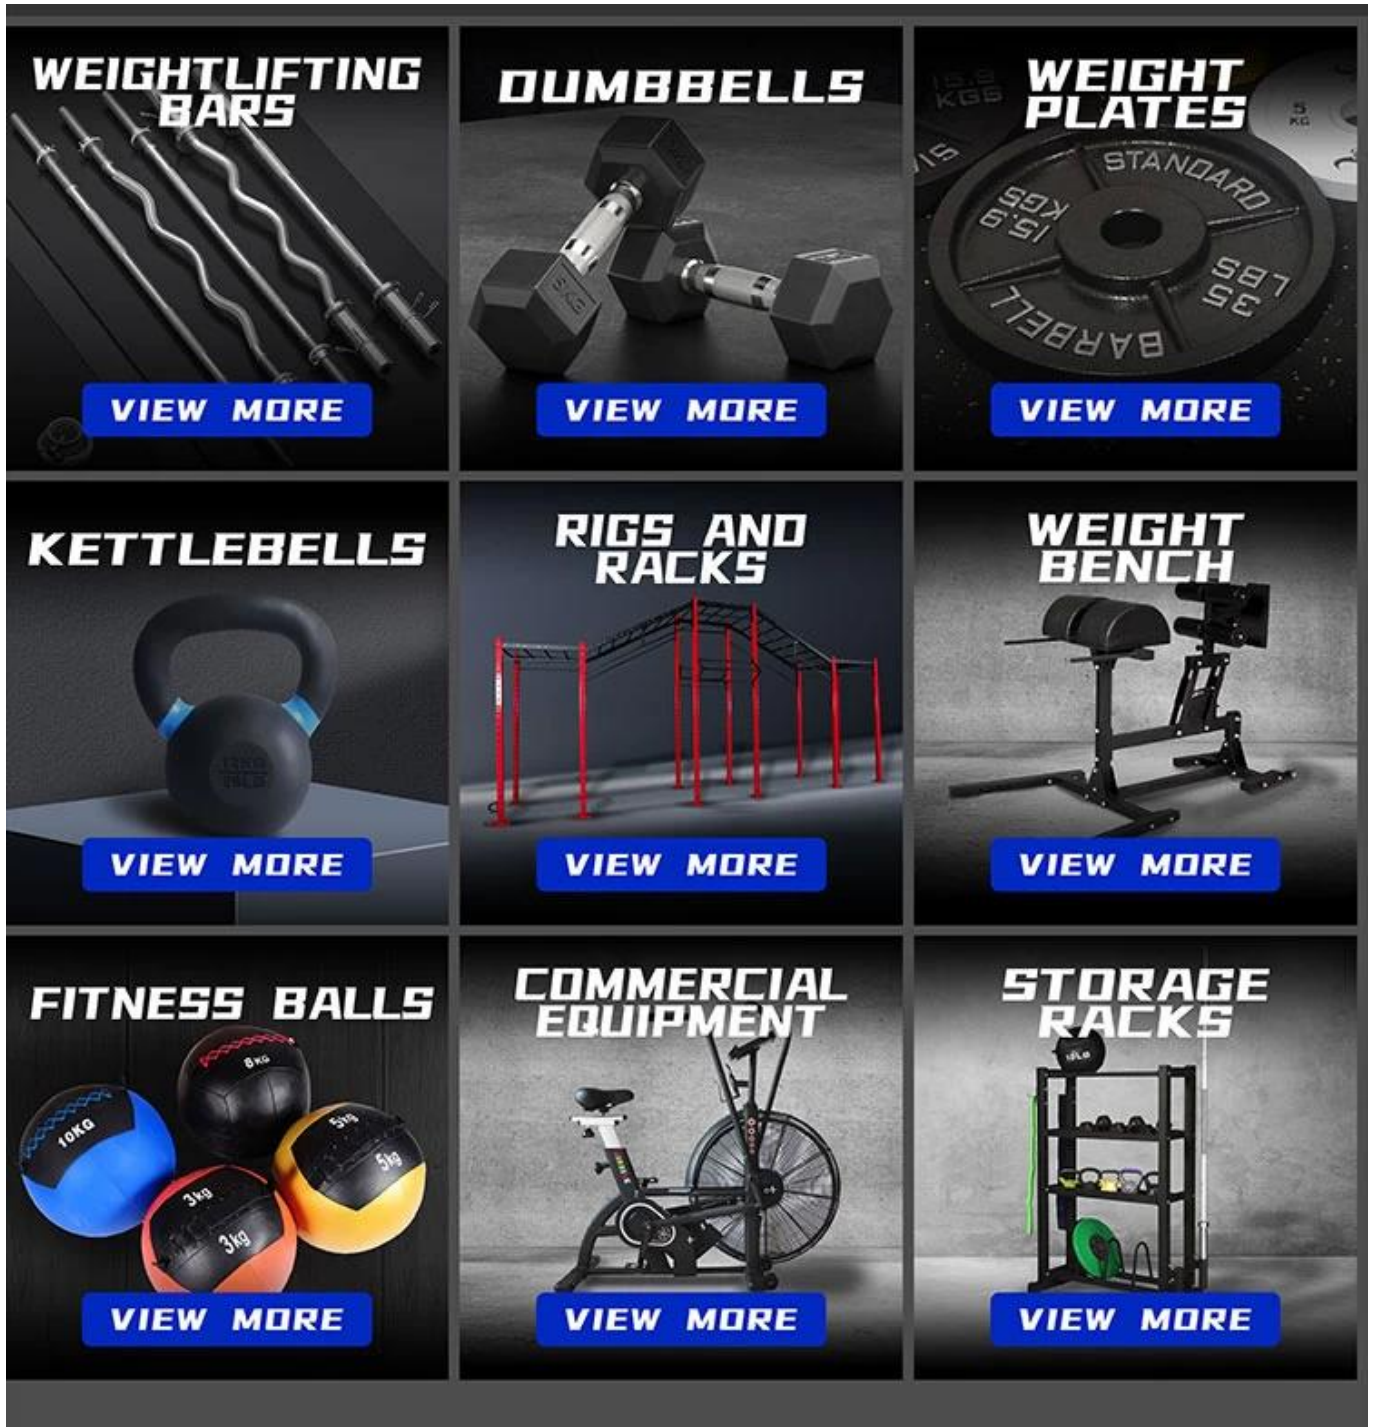

အရွယ်အစား (L x W x H)	33.7 x 19.69 x 4.49 မီတာ
အလေးချိန်	21.75 ကီလိုဂရမ်
အမှတ်အသား	XYSFITNESS
အမျိုးအစား	XYSFITNESS

**အသုံးပြုမှု အချက်အလက်များ**

□□□□:

**Xingya**

Shandong Xingya Sports Fitness Inc. 20 years of experience in the fitness industry. We are a professional manufacturer and exporter of various fitness equipment. Our products are widely sold in more than 120 countries and regions. We have a strong R&D team and a complete production system. We are committed to providing high-quality products and services to our customers.