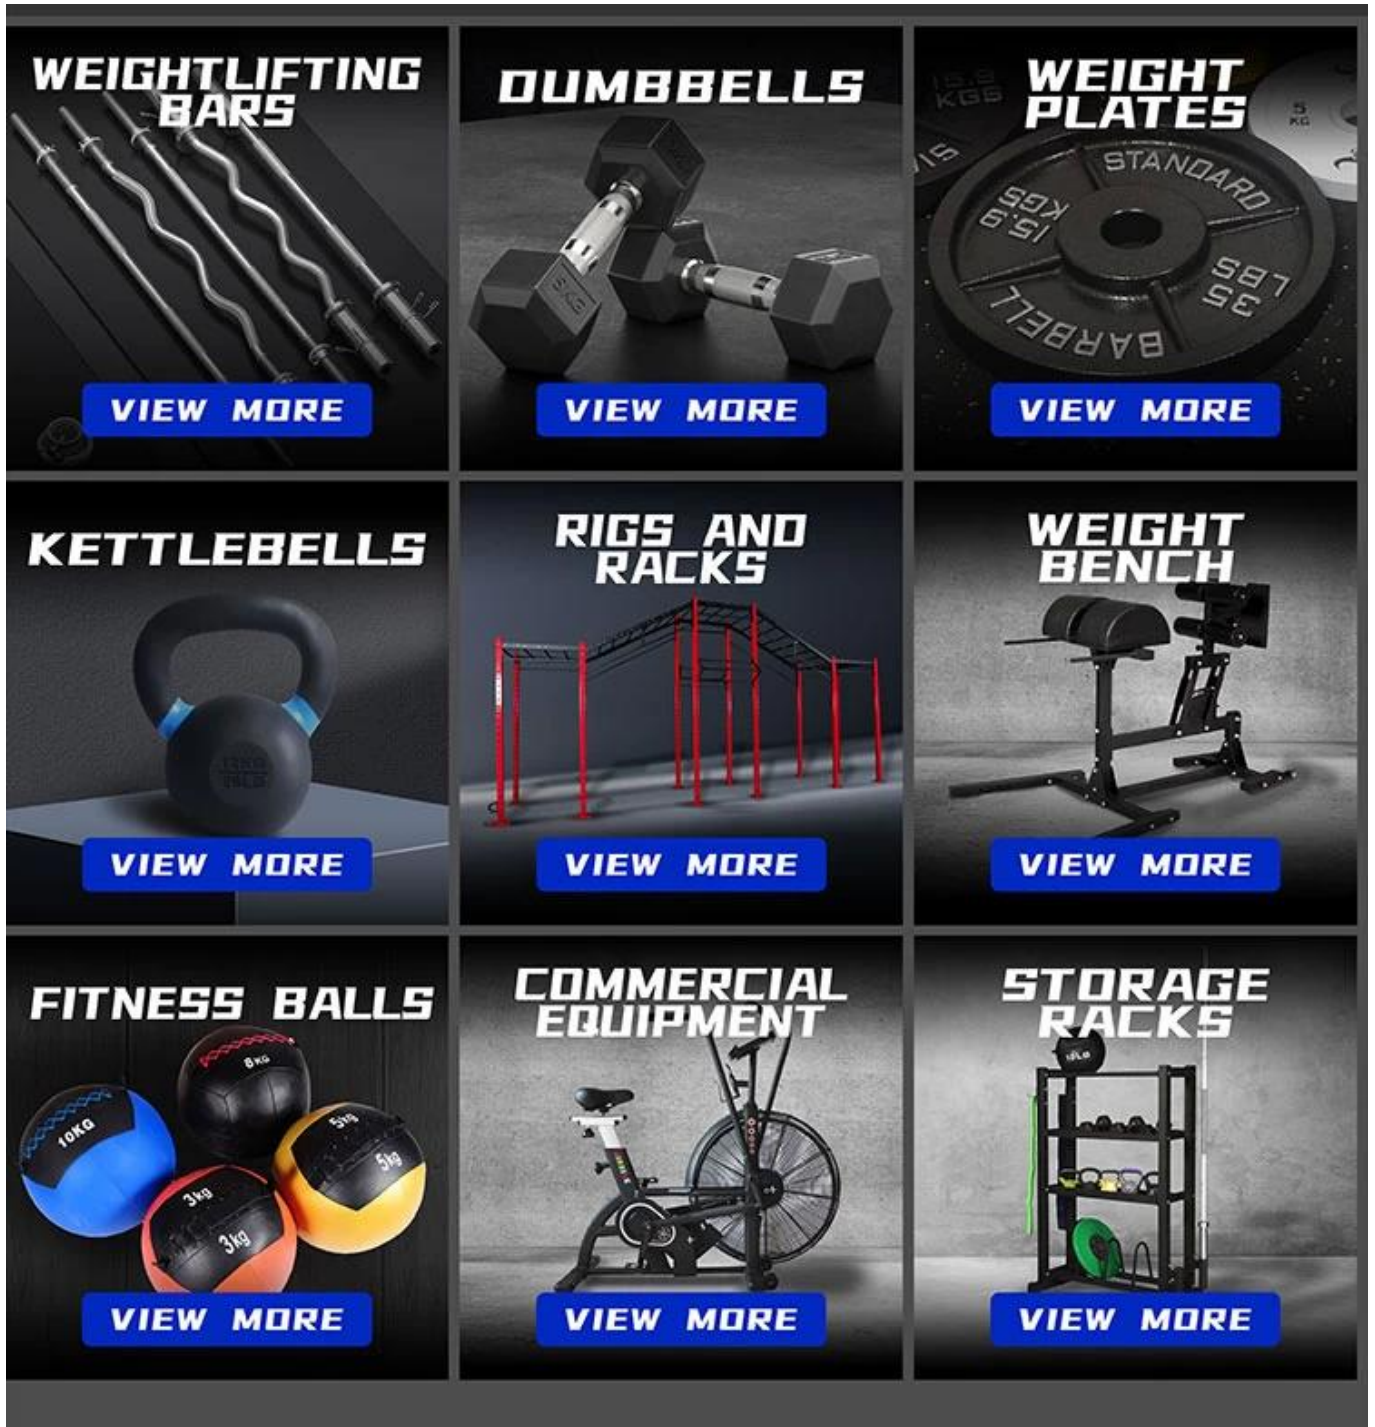

Color: Black & Red

Size in Use: 34.5 ins*35.5 ins*15.7 ins

Size in Fold: 48.5 ins*15.7 ins*9.4 ins

Weight Capacity: 440LBS

01 Effective

Accurate 02

03 Comfy

Stable 04

ONE MACHINE TO TRAIN YOUR WHOLE BODY!

Arms

Hips

Core

Legs

□□□ □□□ □□□□□

Xingya

Shandong Xingya Sports Fitness Inc. () 12 . () 20 .