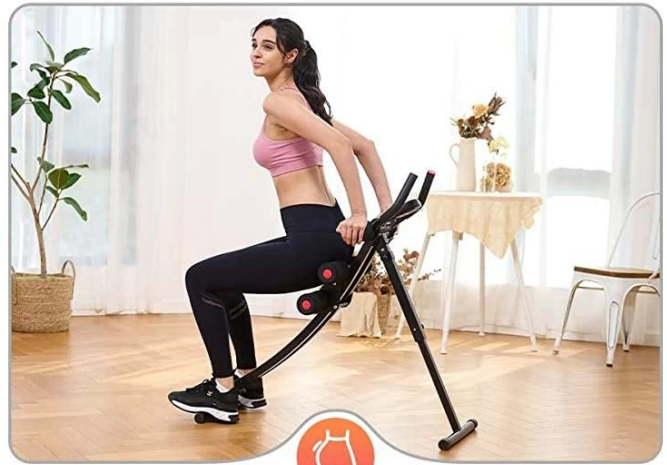

Color: Black & Red

Size in Use: 34.5 ins*35.5 ins*15.7 ins

Size in Fold: 48.5 ins*15.7 ins*9.4 ins

Weight Capacity: 440LBS

01 Effective

Accurate 02

03 Comfy

Stable 04

ONE MACHINE TO TRAIN YOUR WHOLE BODY!

Arms

Hips

Core

Legs

□□□ □□□ □□□□□

Xingya

Shandong Xingya Sports Fitness Inc. () 12 . () 20 .