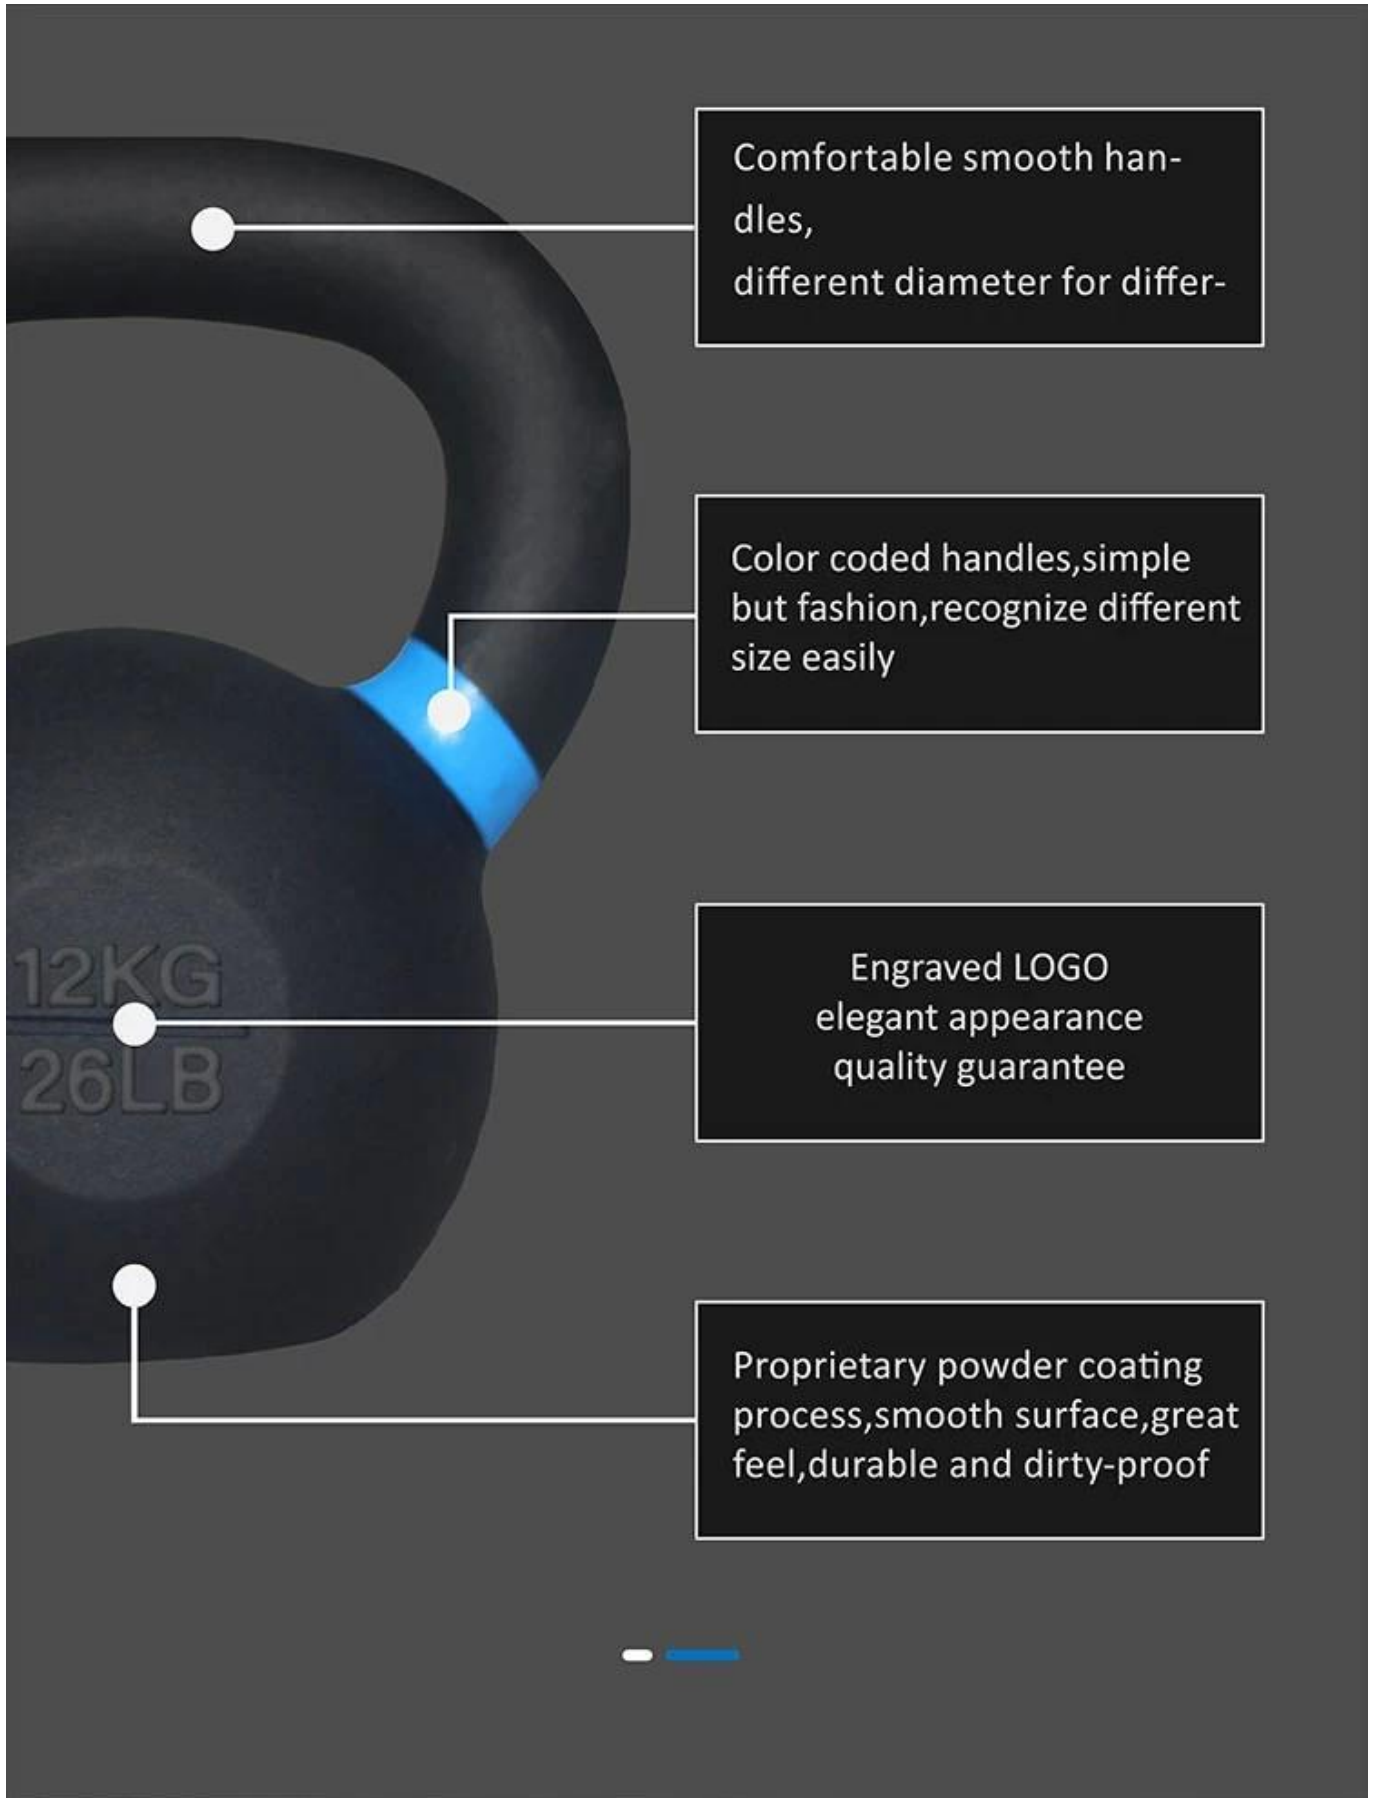

# High Quality Control

Quality Equipment Enjoys Healthy Exercise

Powder  
coated surface

Color coded  
handles

Powder  
coated surface

Customized  
LOGO

Comfortable smooth handles,  
different diameter for differ-

Color coded handles, simple  
but fashion, recognize different  
size easily

Engraved LOGO  
elegant appearance  
quality guarantee

Proprietary powder coating  
process, smooth surface, great  
feel, durable and dirty-proof