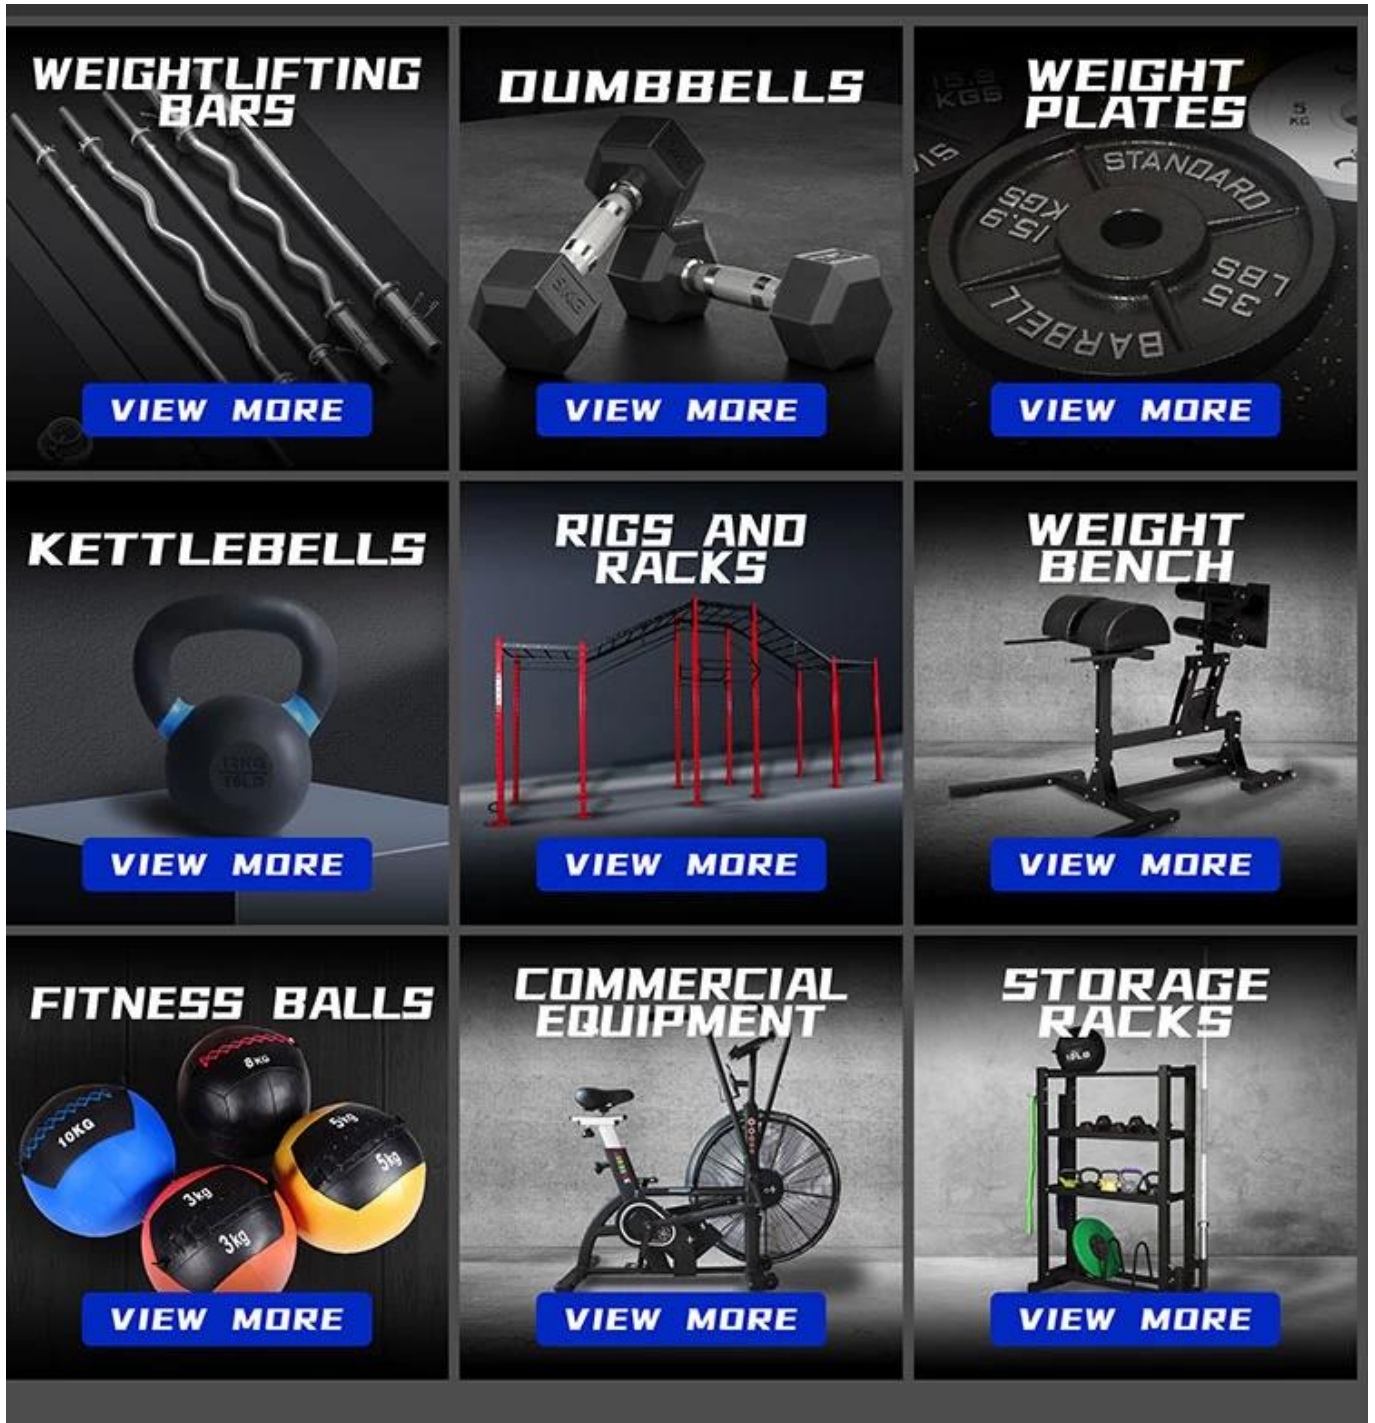

🇨🇳 Xingya

Shandong Xingya Sports Fitness Inc. [kettlebell](#) 20 12 .

.

.