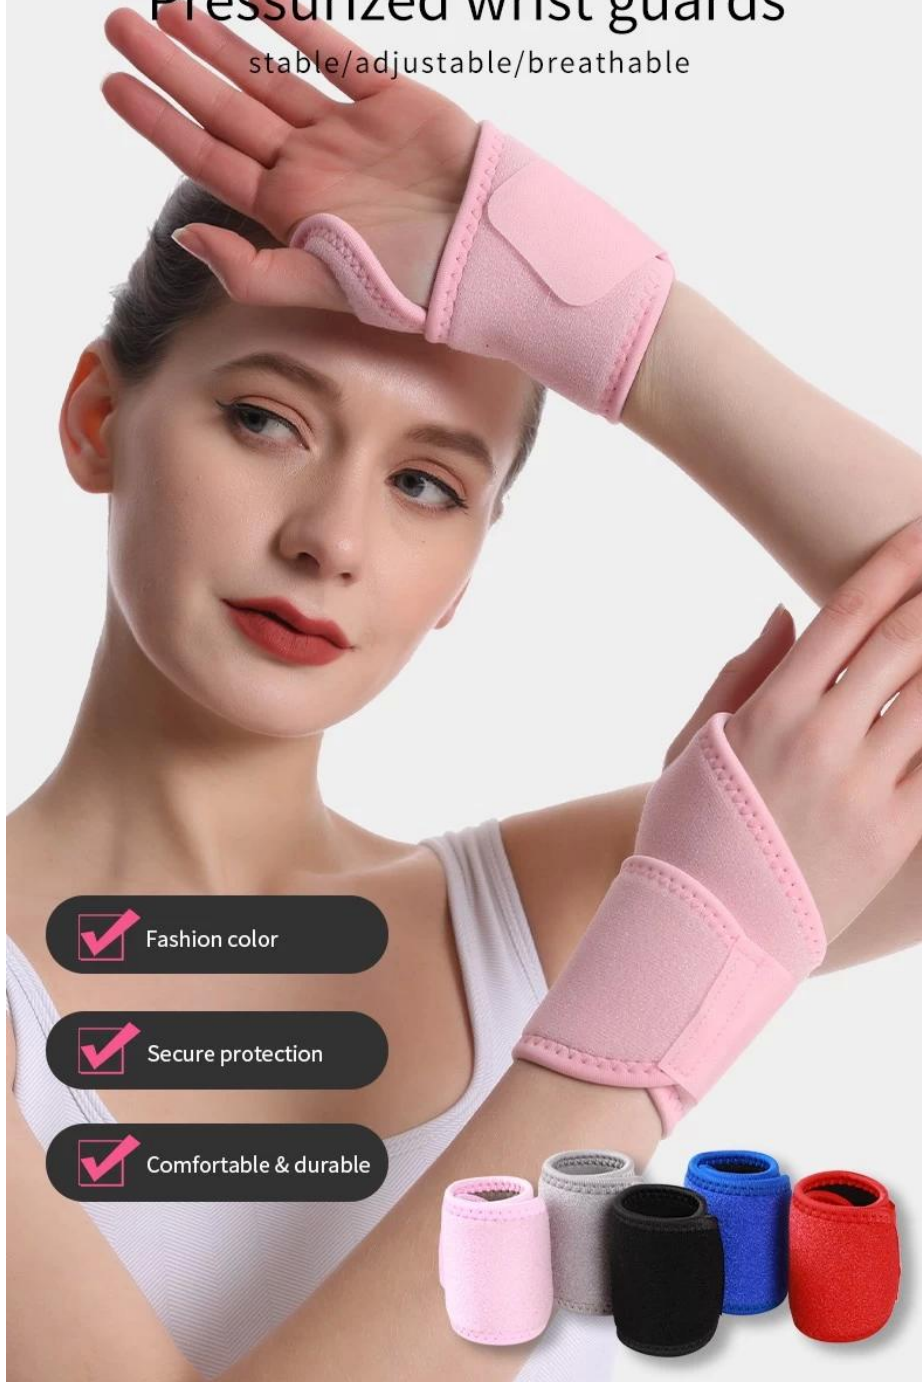

protection upgrade

Pressurized wrist guards

stable/adjustable/breathable

✓ Fashion color

✓ Secure protection

✓ Comfortable & durable

Skin-friendly fabric

Adjustable elasticity

Freely adjustable elastic,
comfortable to wear

pressurized strap

One-piece design
Tough and durable

Stable bind, not easy to move when exercising

Thumb hole design

Fixed wrist guard is not easy to slide, Pressurized winding is more firm

Precise and neatly routed,
firm and not detached, durable

INFORMATION

BRAND: customized or OEM

SIZE: ONE SIZE (ADJUSTABLE)

NAME: sports wrist guard

MATERIAL: OK cloth, composite material

COLOR: pink/blue/red/
black/grey