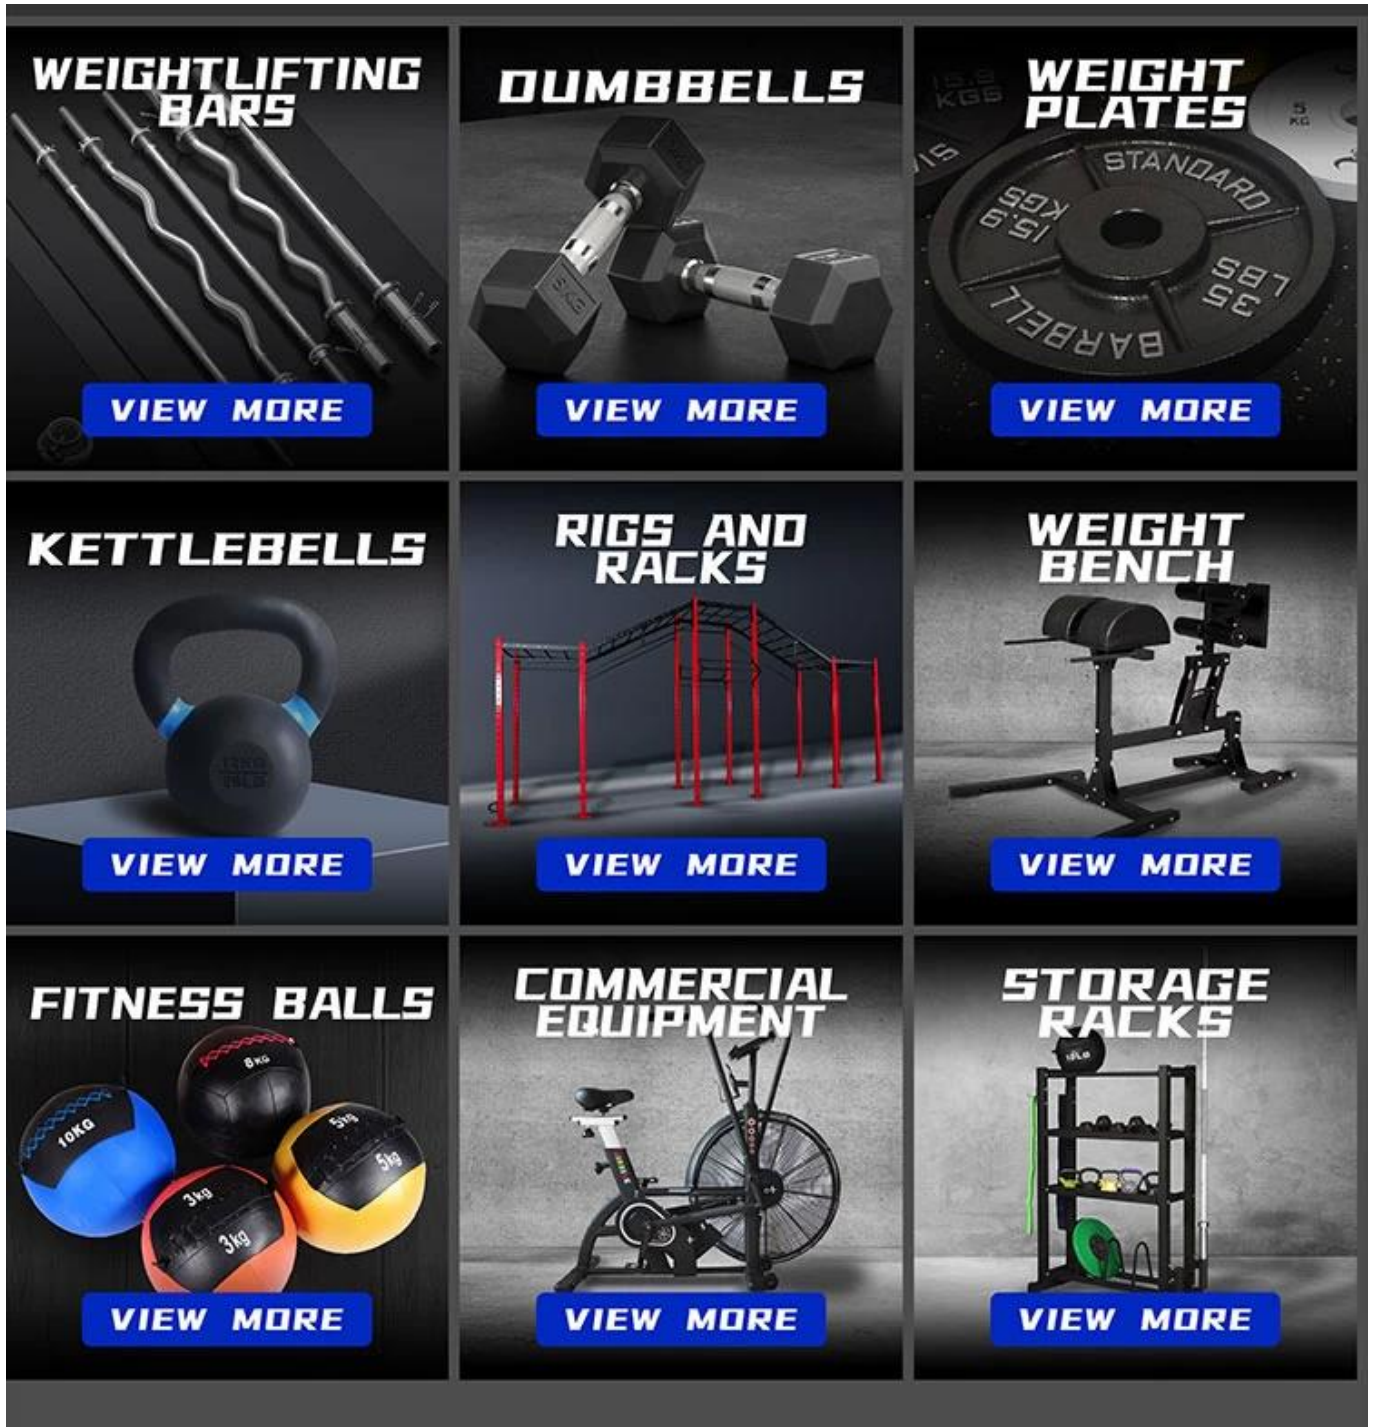

Freely adjustable elastic,
comfortable to wear

pressurized strap

One-piece design
Tough and durable

Stable bind, not easy to move when exercising

Thumb hole design

Fixed wrist guard is not easy to slide, Pressurized winding is more firm

STICKY HOOK DESIGN

FREELY ADJUST THE TIGHTNESS, PRESSURE WINDING, REDUCE WRIST INJURIES DURING EXERCISE

2

FINGER HOLE

FIRMLY WRAPPED, NOT EASY TO SLIP DURING EXERCISE

3

FINE SEAM

UNIFORM SEAM EDGE, WEAR-RESISTANT AND DURABLE, SUITABLE FOR LONG-TERM USE.

4

BREATHABLE FABRIC

SKIN-FRIENDLY FABRIC
MOISTURE WICKING,
COMFORTABLE MOVEMENT

SHOWS

MODEL SHOW

□□□□:

□□□ □□□ □□□□□□

Xingya