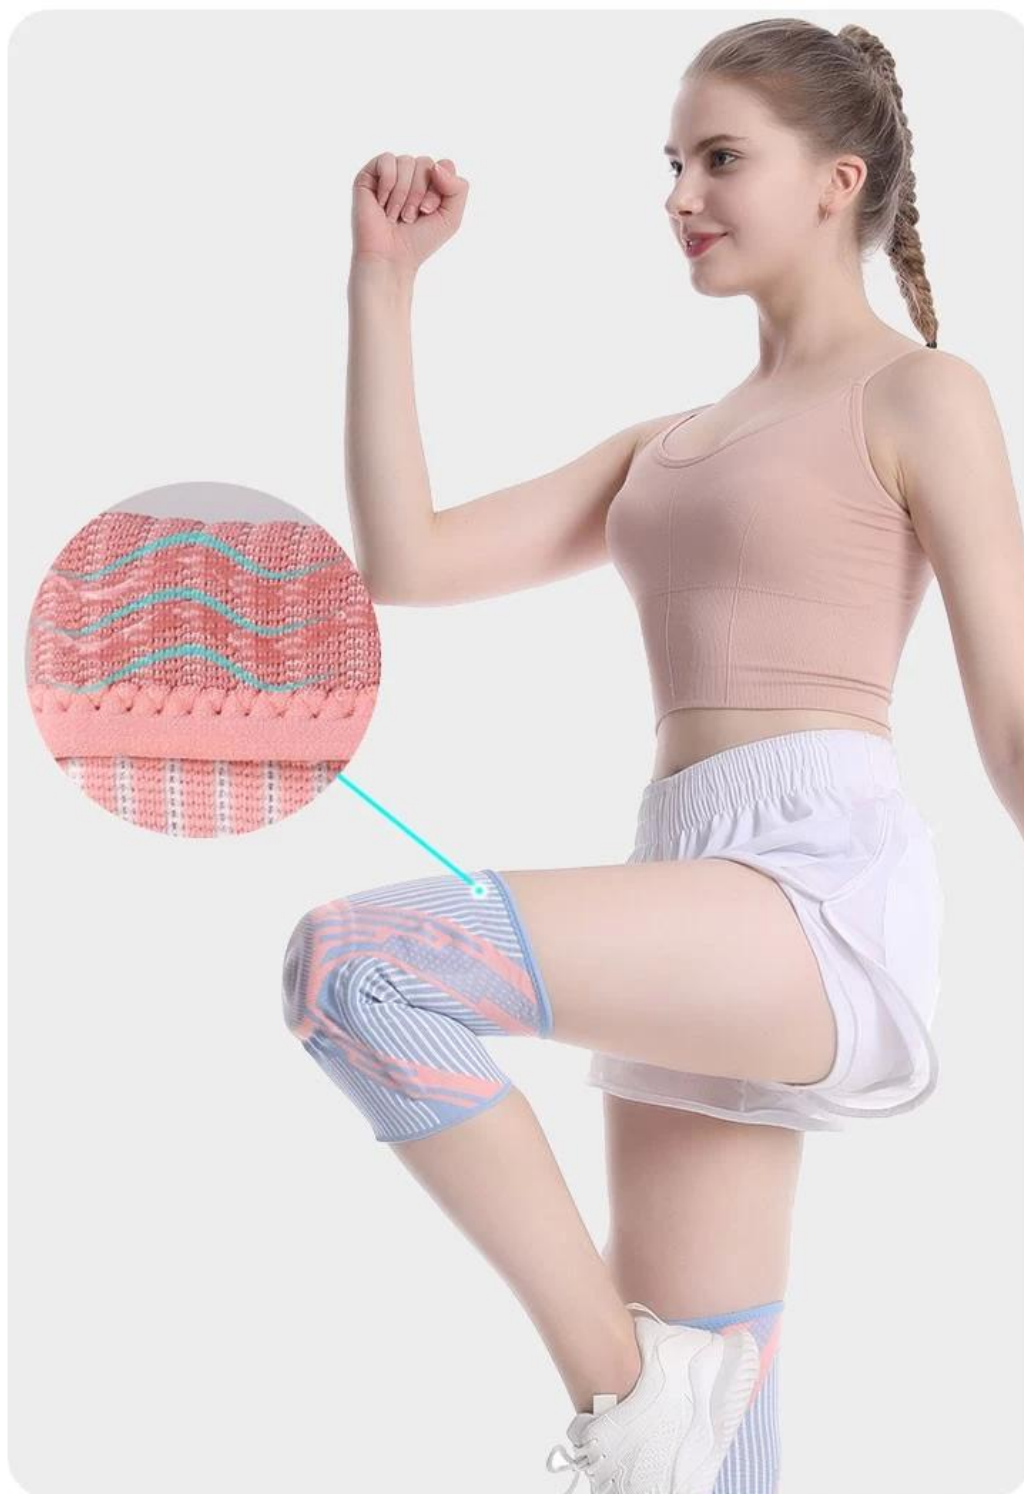

KNEE

SPORT KNEE

LIGHT AND BREATHABLE FOR FOUR SEASONS

SILICONE GASKETS RESIST DAMAGE

FOUR ELASTIC STABILITY PRESSURE

ANTISKID SILICONE DOES NOT SLIP

SPRING SUPPORTS MEMORY SCALES

STRATIFIED PRESSURE STABILIZES THE PATELLA