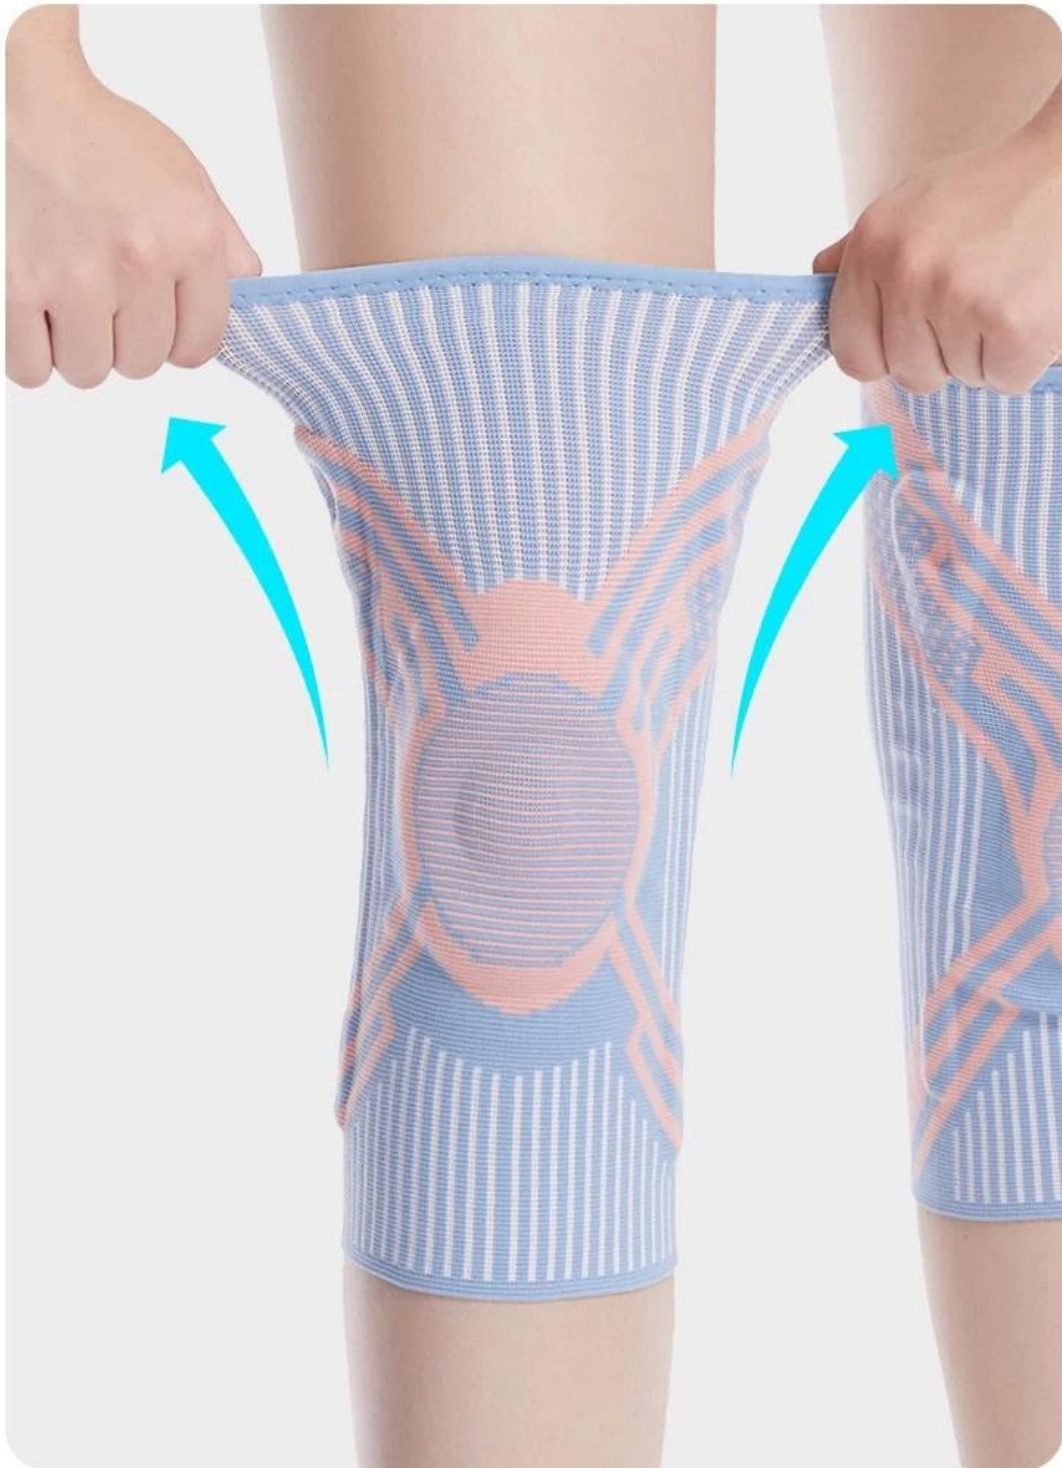

KNEE

SPORT KNEE

LIGHT AND BREATHABLE FOR FOUR SEASONS

SILICONE GASKETS RESIST DAMAGE

FOUR ELASTIC STABILITY PRESSURE

ANTISKID SILICONE DOES NOT SLIP

SPRING SUPPORTS MEMORY SCALES

STRATIFIED PRESSURE STABILIZES THE PATELLA