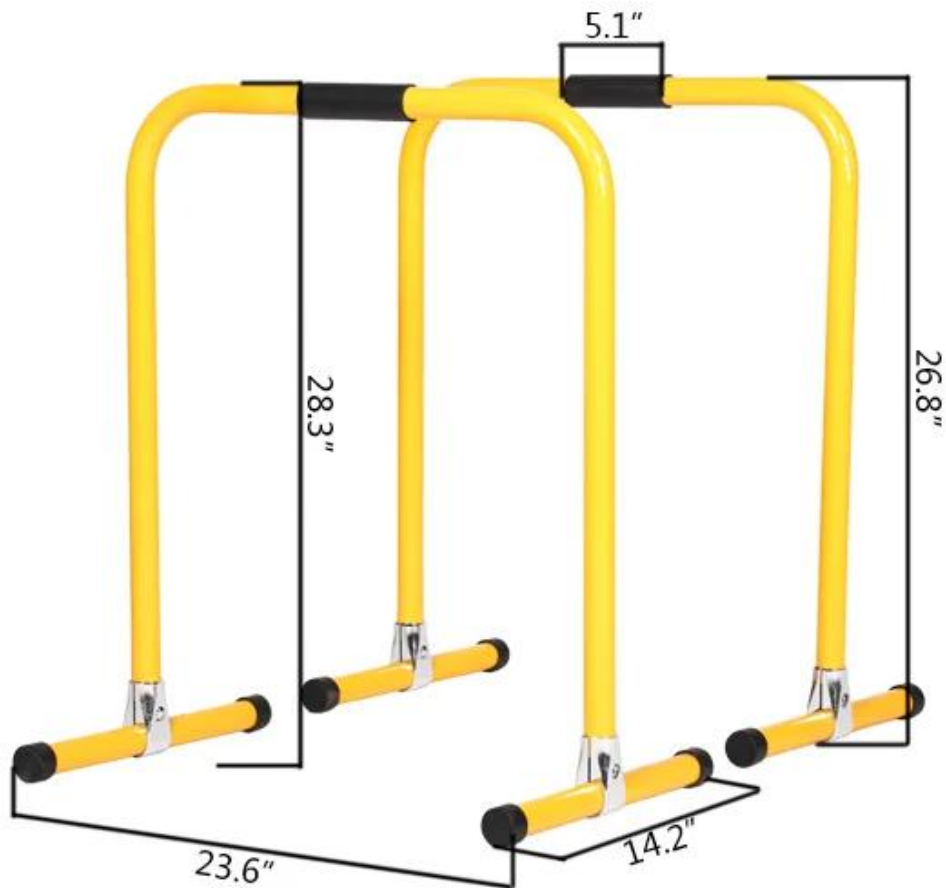

## High position yellow push-ups frame

- The High position yellow push-ups frame is made of stainless steel tubes of  $\varphi 38 \times 2.5\text{mm}$ , which are corrosion-resistant and wear-resistant with high-quality steel spray paint. Thickening the wall is safer. High quality foam armrest, anti-slip and anti-slip during exercise.
- The bottom is equipped with anti-skid foot pad, which can effectively prevent skid, dryness, scratch and use more smoothly. The joint is fixed with anti-skid screws, so you don't have to worry about shaking in the movement to ensure the product is not loose.

Weight: 4.88kg

Main tube:

φ 38\*2.5mm