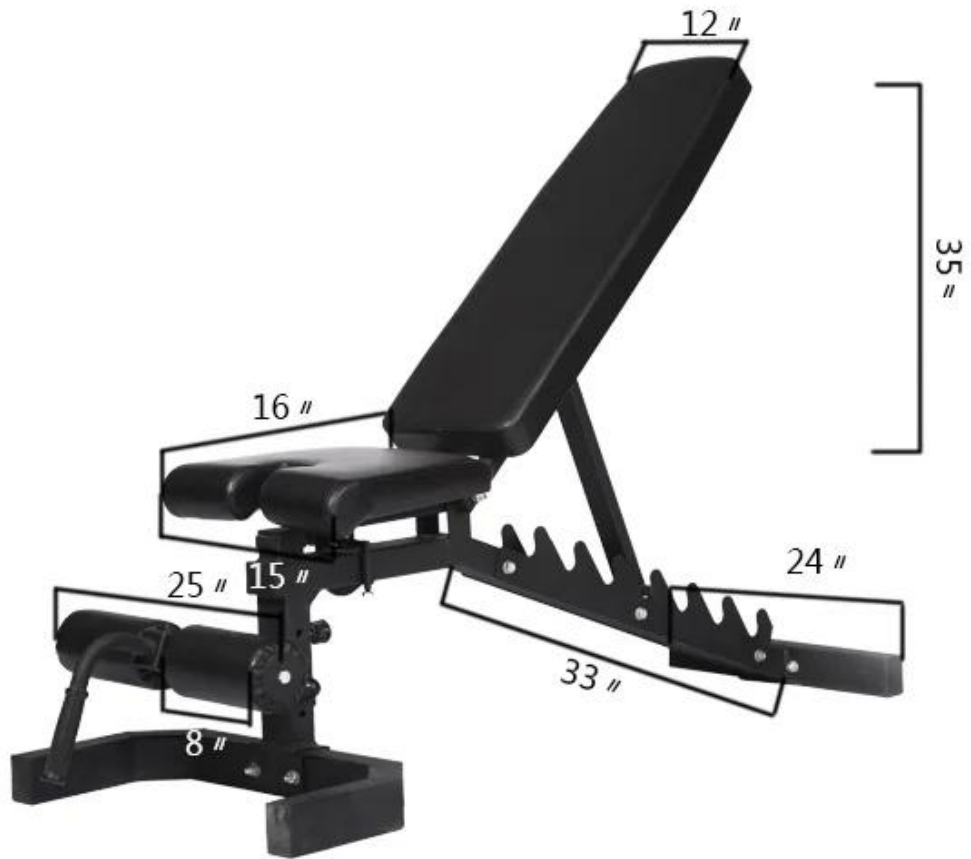

Descripción del producto

Característica:

Transforma cualquier espacio en un gimnasio personal de peso libre

Se ajusta a cuatro posiciones diferentes para más de 30 ejercicios diferentes

Viene con una abrazadera extraíble para sujetar la pierna para un mayor soporte de posición de disminución

T
/
T
,
L
/
C
,
W
E
S
T
E
R
N
M
U
N
b
O
N
e
G
R
A
M
O
D
E
L
L
D
I
N
E
R
O

Muestra de productos

Main tube:
50*70*2.5mm

Adjustable dumbbells stool

·Manufactured with a supportive low-profile, the high-grade commercial reinforced steel frame features solid welding throughout for a sturdy benchensuring both you and your weights are well supported with rubber feet to absorb shock, prevent scratching and skidding. Enjoy the double padded foam cushioning for firm yet soft support during your workouts, upholstered in water resistant thick textured vinyl fabric.

·Weight bench comes with a 7 ladder adjustments using built-in heavy duty safeguard steel slots allowing users to adjust and secure the bench back pad completely flat, upright, or in multi-level incline and decline positions. 2seat adjustments allow for raising or lowering the bench seat. Utilize the versatile adjustment features to effortlessly achieve over 30 different exercises for a full body workout.