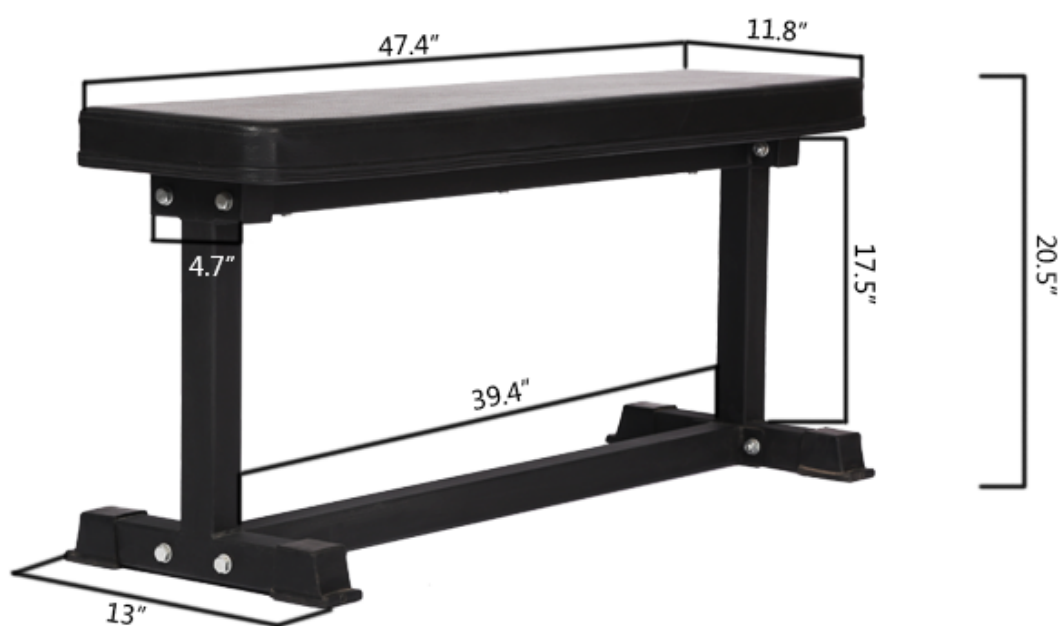

Muestra de productos

Weight: 25kg

Main tube:
50*50*3.0mm

Flat bench

·The flat bench is made of 50*50*3.0mm steel, with thicker supporting frame, thicker panel and greater bearing capacity.The panel is made of environment-friendly PU leather, which is wear-resistant, anti-crack, comfortable, anti-sweat and anti-scratch

·Each part is equipped with anti-skid screws, which are fixed with anti-skid screws. There is no need to worry about shaking in the movement to ensure the safety of the product.The bottom adopts threaded foot sleeve, which can effectively prevent slip, dryness and scratch