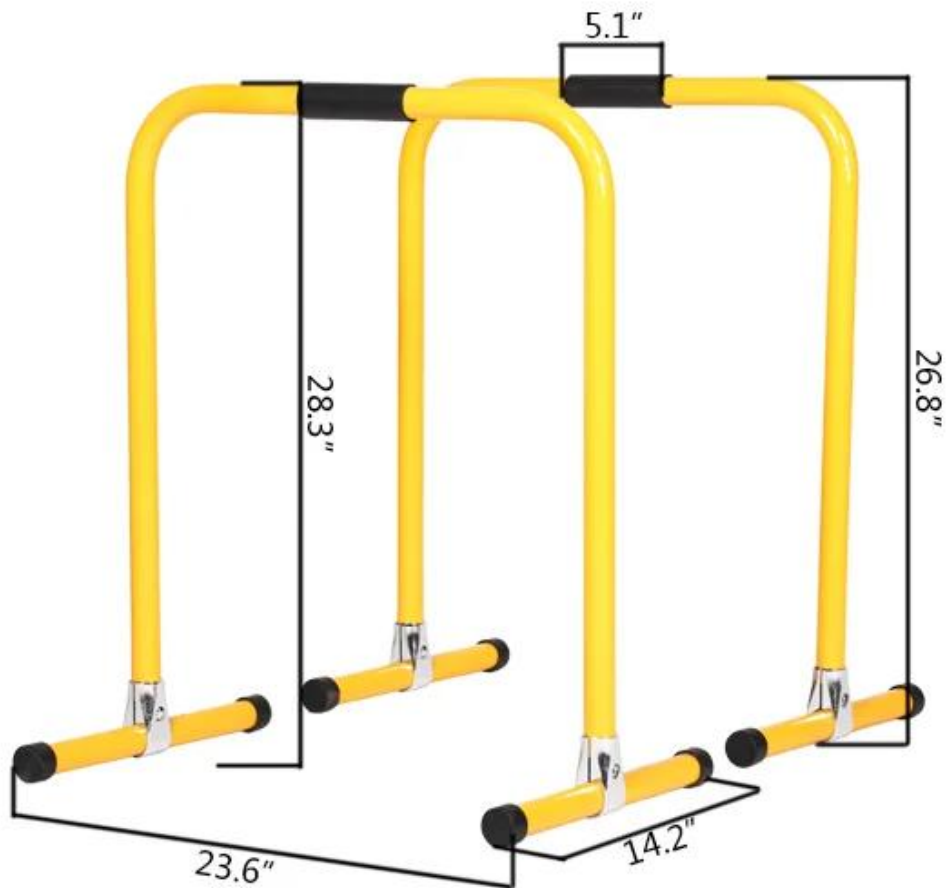

Mostrar productos

High position yellow push-ups frame

- The High position yellow push-ups frame is made of stainless steel tubes of $\varphi 38 \times 2.5\text{mm}$, which are corrosion-resistant and wear-resistant with high-quality steel spray paint. Thickening the wall is safer. High quality foam armrest, anti-slip and anti-slip during exercise.
- The bottom is equipped with anti-skid foot pad, which can effectively prevent skid, dryness, scratch and use more smoothly. The joint is fixed with anti-skid screws, so you don't have to worry about shaking in the movement to ensure the product is not loose.

Weight: 4.88kg

Main tube:

ϕ 38*2.5mm

Nuestra compañía

SHANDONG XINGYA SPORT FITNESS INC es una empresa de equipos de ejercicio profesional para el desarrollo,

Producción y venta de mancuernas, mancuernas, kettlebells, estereras, bastidores y otros productos de caucho y de inmersión.