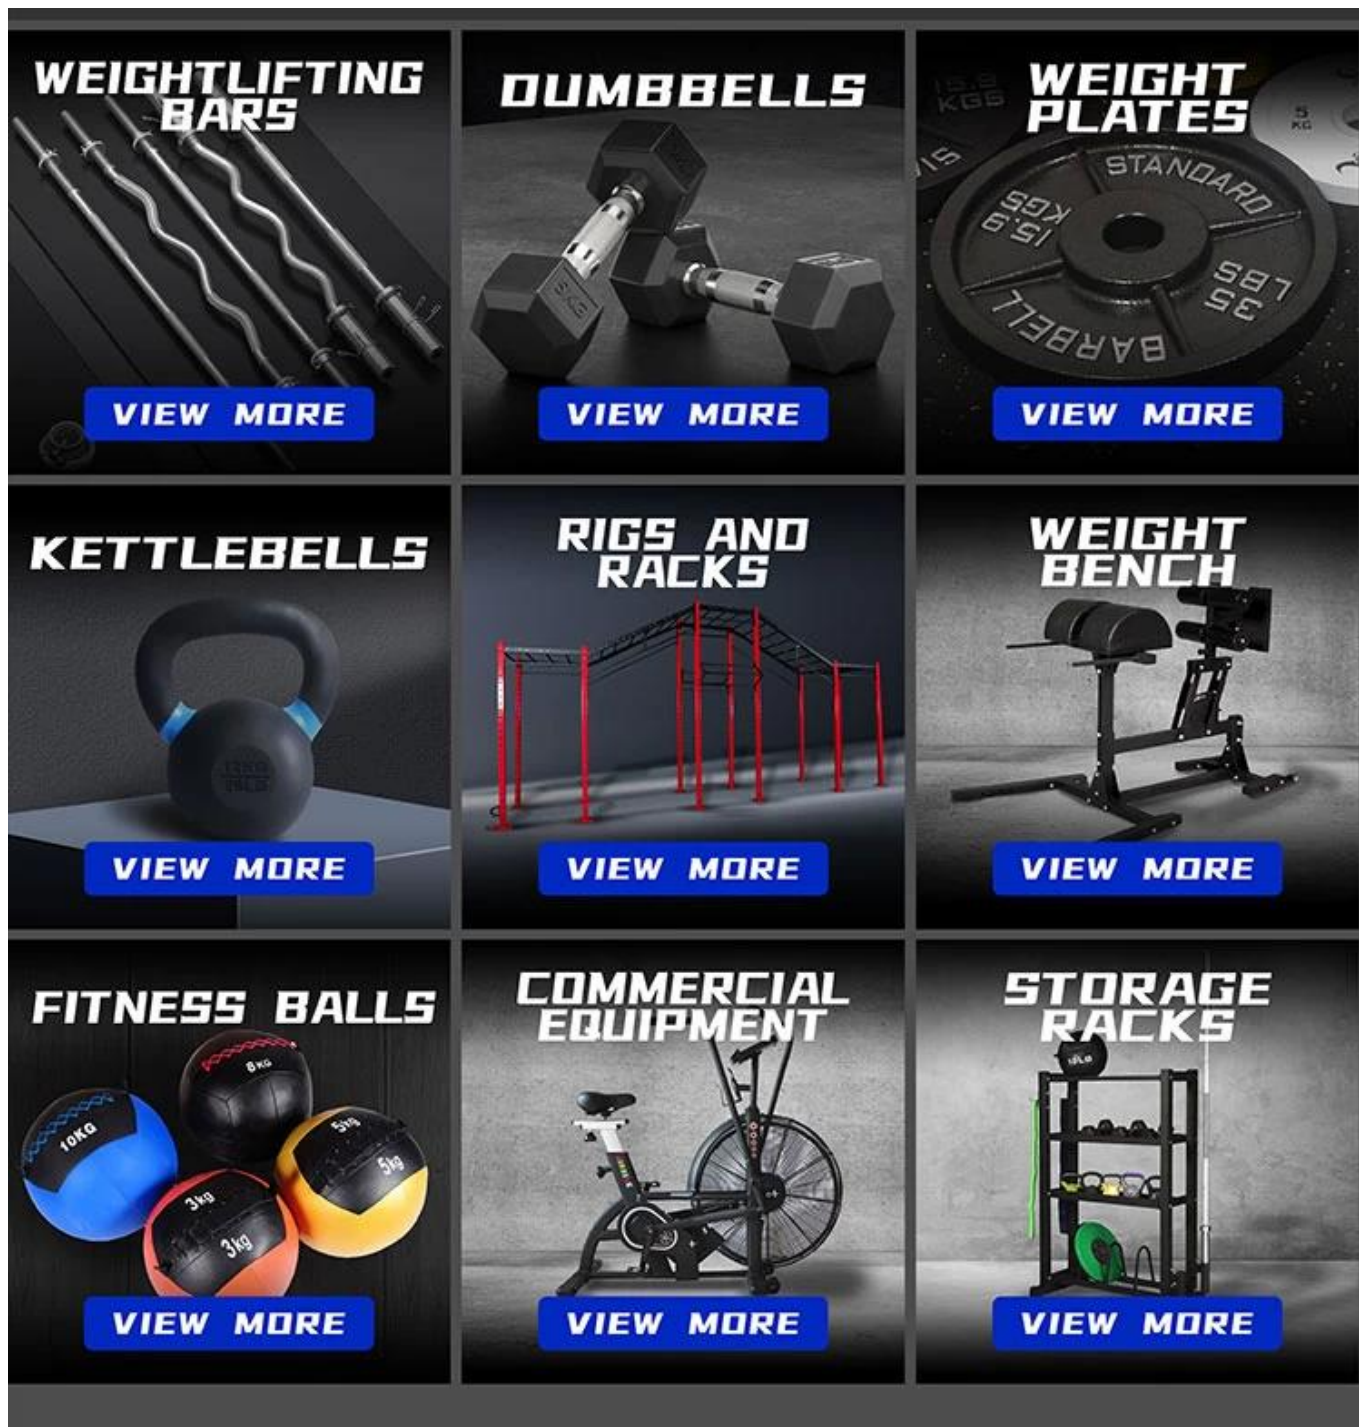

Tietoja Xingyasta

Shandong Xingya Sports Fitness Inc. on ammattikäyttöön tarkoitettu kuntoiluvälineyritys, joka kehittää, valmistaa ja myy välineitä, telineitä, kahvakuloja, painolevyjä ja kardiolaitteita. [Kahvakuulatelineiden varastointitoimittaja kiina](#))Meillä on yli 12 vuoden kokemus viennistä ja 20 vuoden kokemus kuntolaitteiden tuotannosta.

Edistyneiden tuotantolaitteiden ja tiukan laadunvalvontajärjestelmän ansiosta toimitamme asiakkaillemme mukavia laadukkaita tuotteita.