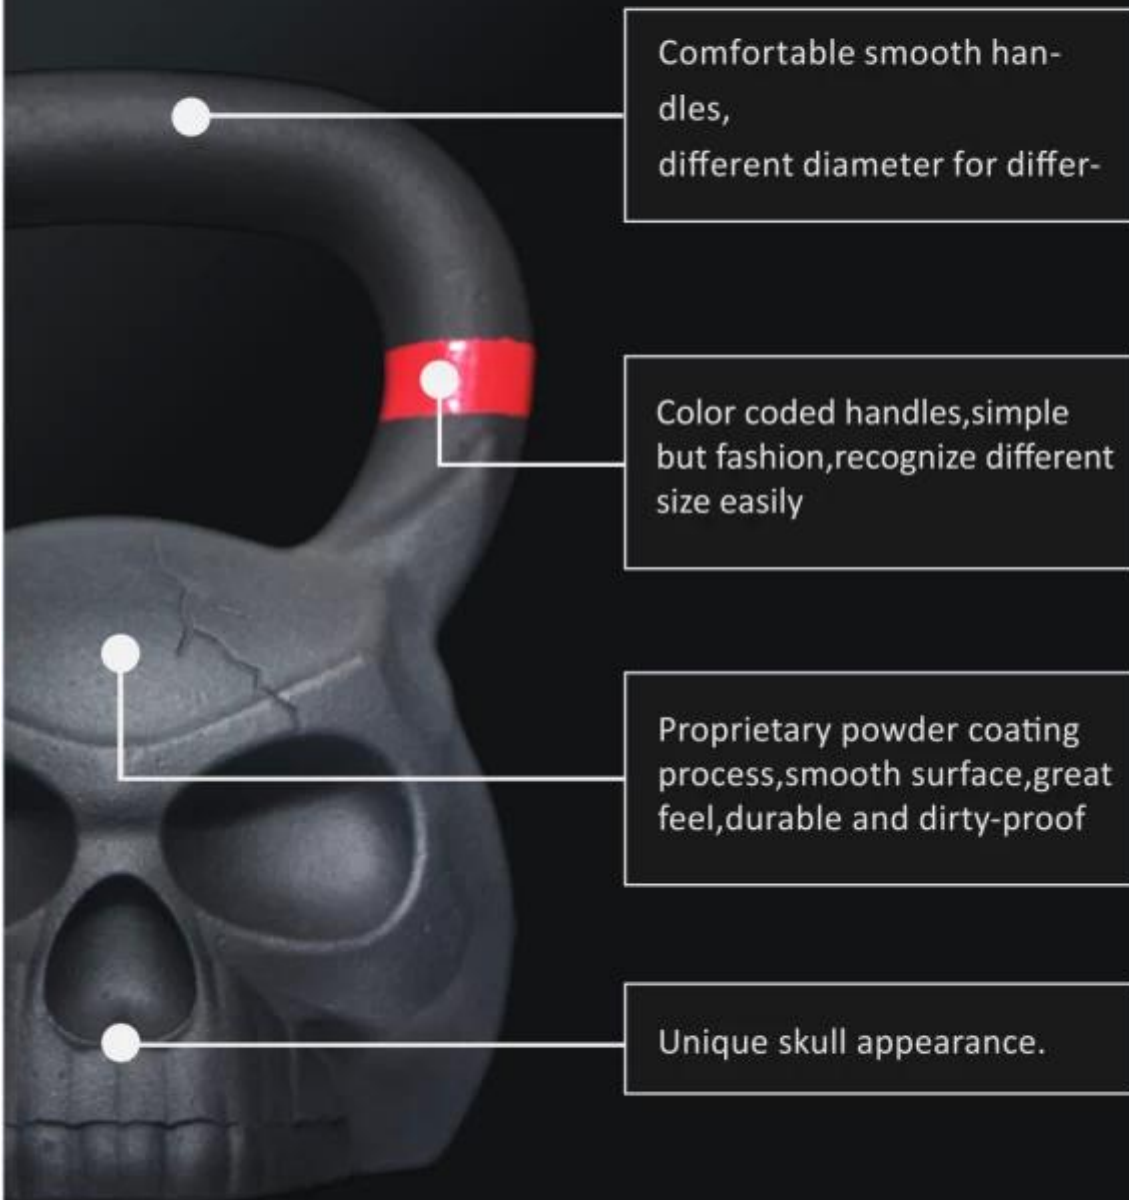

FROSTED SKULL KETTLEBELL

Comfortable smooth handles,
different diameter for differ-

Color coded handles, simple
but fashion, recognize different
size easily

Proprietary powder coating
process, smooth surface, great
feel, durable and dirty-proof

Unique skull appearance.

SURFACE HAMMER SKULL KETTLEBELL

Hammering process
Smooth Surface Better Feel

Fall prevention

Resistance to falling

Maintenance free

10KG

12KG