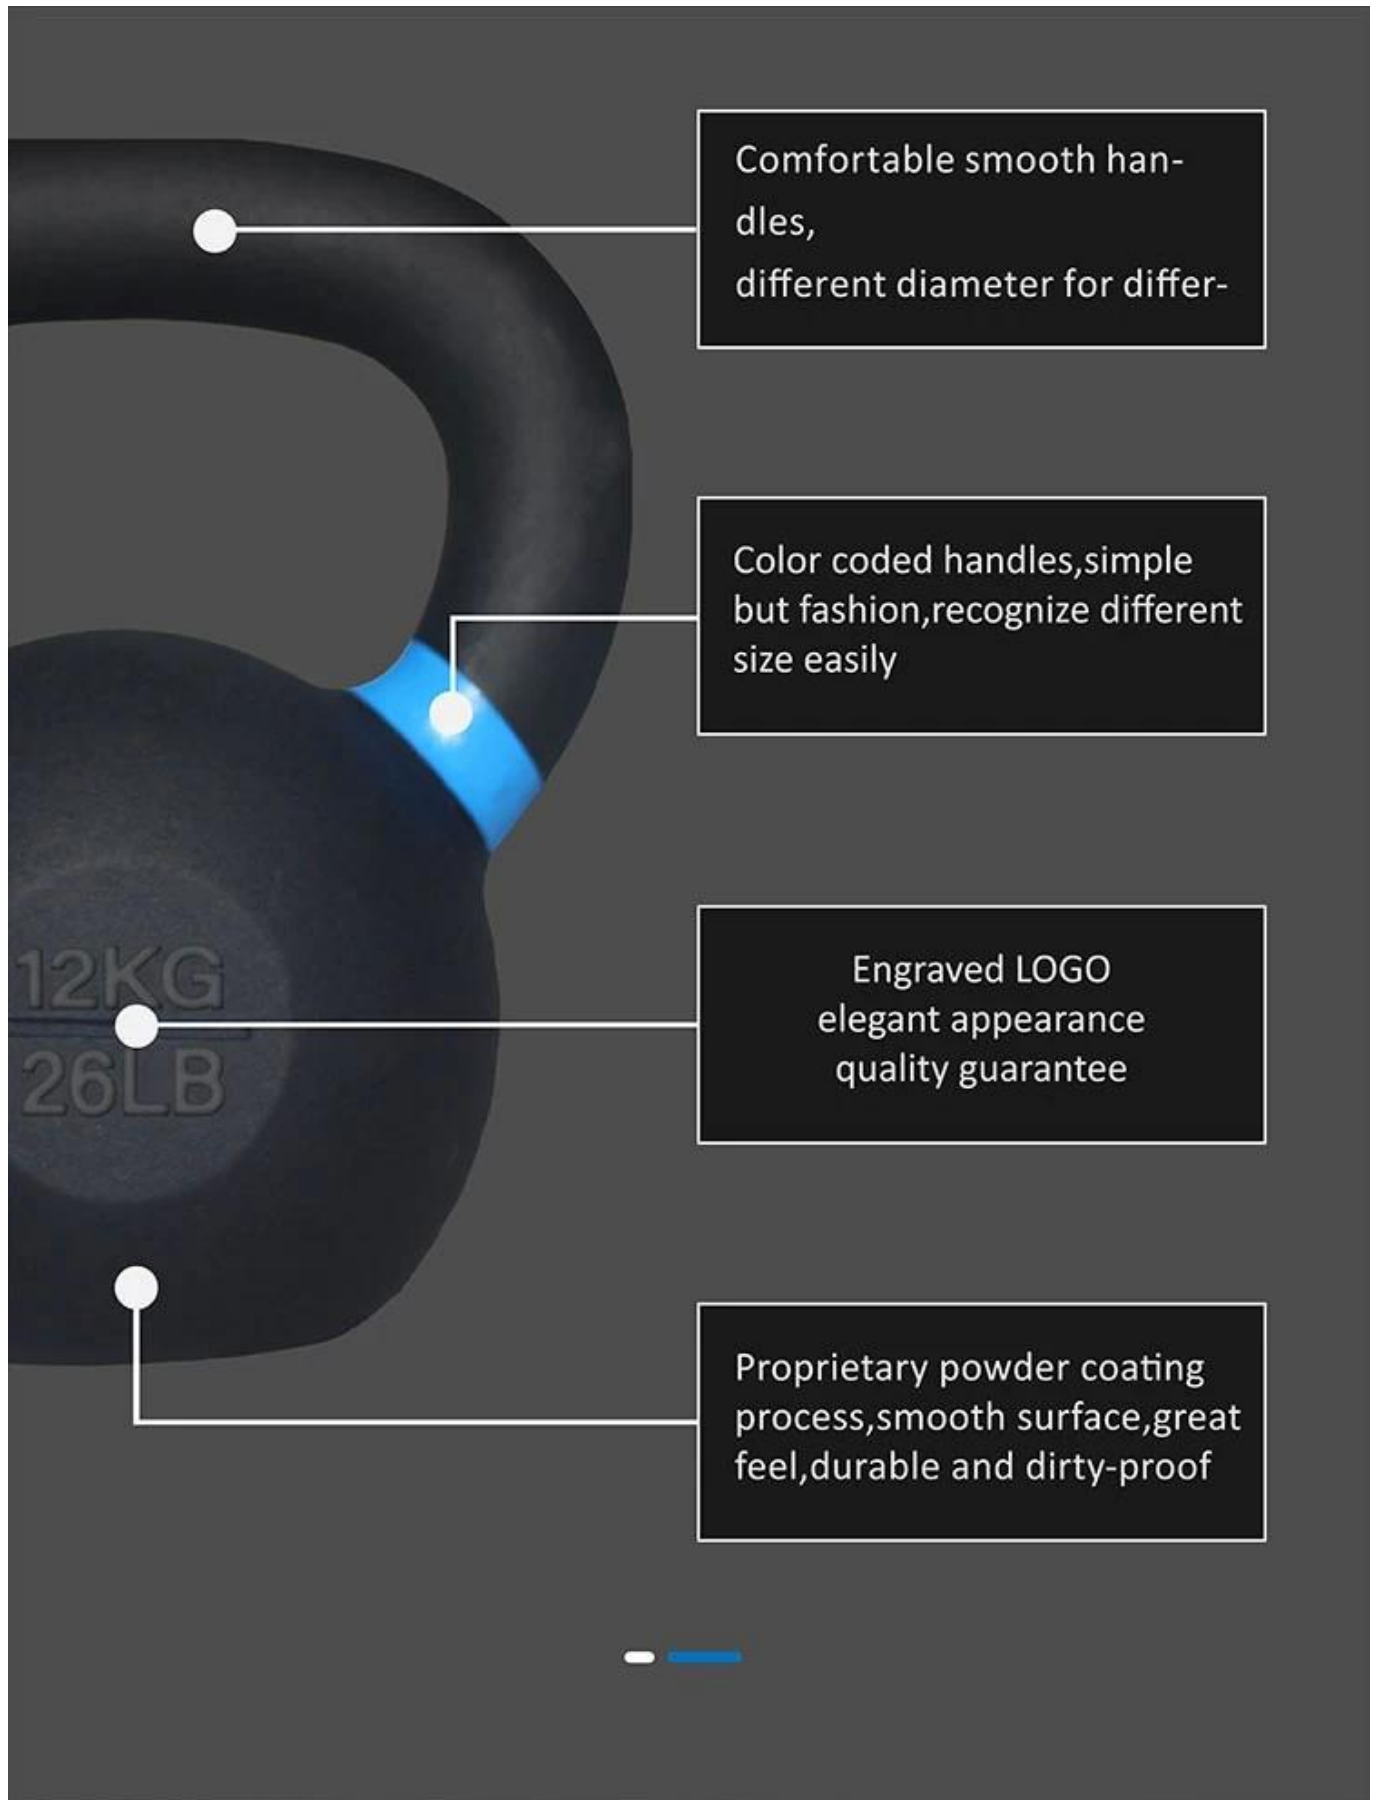

Powder
coated surface

Color coded
handles

Powder
coated surface

Customized
LOGO

Comfortable smooth handles,
different diameter for differ-

Color coded handles, simple
but fashion, recognize different
size easily