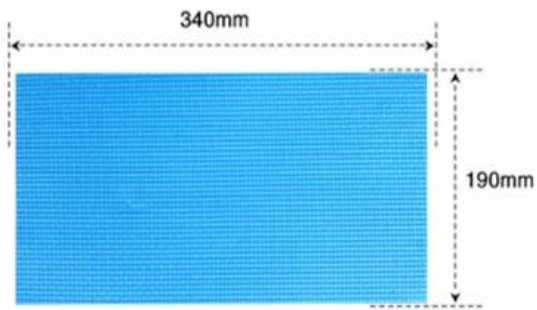

The core steel tube contrast