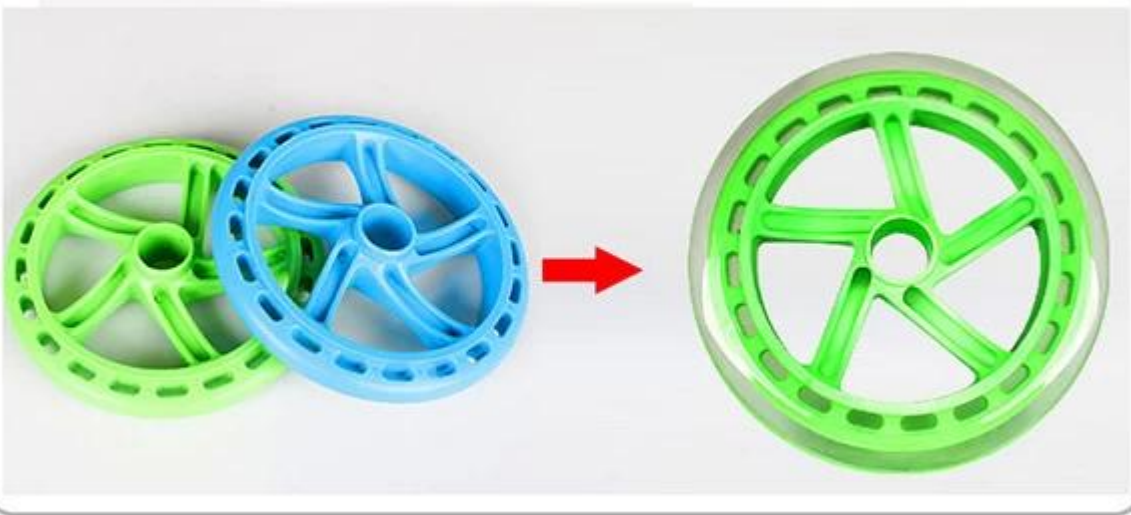

Product Name	 Diameter:170mm	 Diameter:150mm	 Diameter:150mm	 Diameter 143mm MOQ: 120 sets	 Diameter: 143mm
Handle Length	Upgraded handle Length:12.5cm Comprfrtable&anti-slip	Upgraded handle Length:12.5cm Comprfrtable&anti-slip	Upgraded handle Length:12.5cm Comprfrtable&anti-slip	Upgraded handle Length:12.5cm Comprfrtable&anti-slip	Upgraded handle Length:12.5cm Comprfrtable&anti-slip
Handle Diameter	Diameter: 16.5 cm Thickness of single wheel: 2.5cm Seperate wheel design	Diameter: 15 cm Thickness of single wheel: 2.5cm Seperate wheel design	Diameter: 15 cm Thickness of single wheel: 2.5cm Seperate wheel design	Diameter: 14.3 cm Thickness of single wheel: 2 cm Seperate wheel design	Diameter: 14.3 cm Thickness of single wheel: 2 cm Seperate wheel design
Weight Bearance	Max capability: 400kg	Max capability: 300k g	Max capability: 400kg	Max capability: 200kg	Max capability: 300kg
Exercise	Recommended	Recommended	Recommended	Recommended	Recommended
The gits	Free kneeler	Free kneeler	Free kneeler	Free kneeler	Free kneeler

2 εικόνες δείχνουν:

the size is bigger, more comfortable

The core steel tube contrast

Core Technology

1

Knees touch the ground, the abdominal wheel to hold in your hand, then inhale, tighten the buttocks and tighten the chin. Thigh kept perpendicular to the ground state