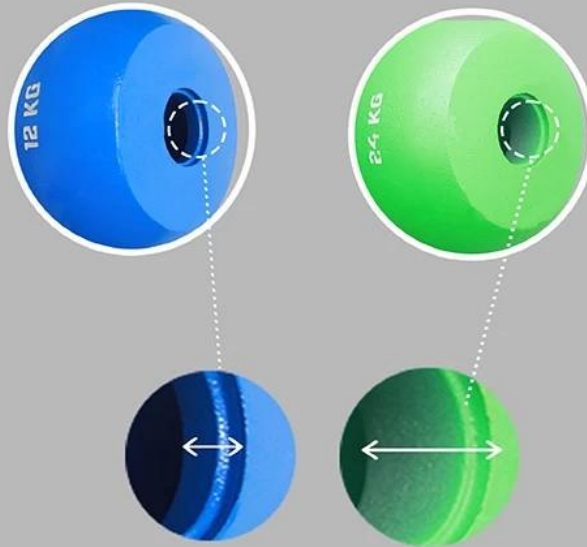

Εκθεση Προϊόντος

CASTING POLISHING

Not easy to rust

INTEGRATED CASTING MOULD

High strength and durability

EcoCare

INTEGRATED
CASTING
MOULD

HOLLOW DESIGN

Strong stability

Different weights
Different thickness

Stable and noiseless

SPRAY PAINT BAKING PROCESS

No paint falling off

MATTE

LIGHT

Πακέτο: