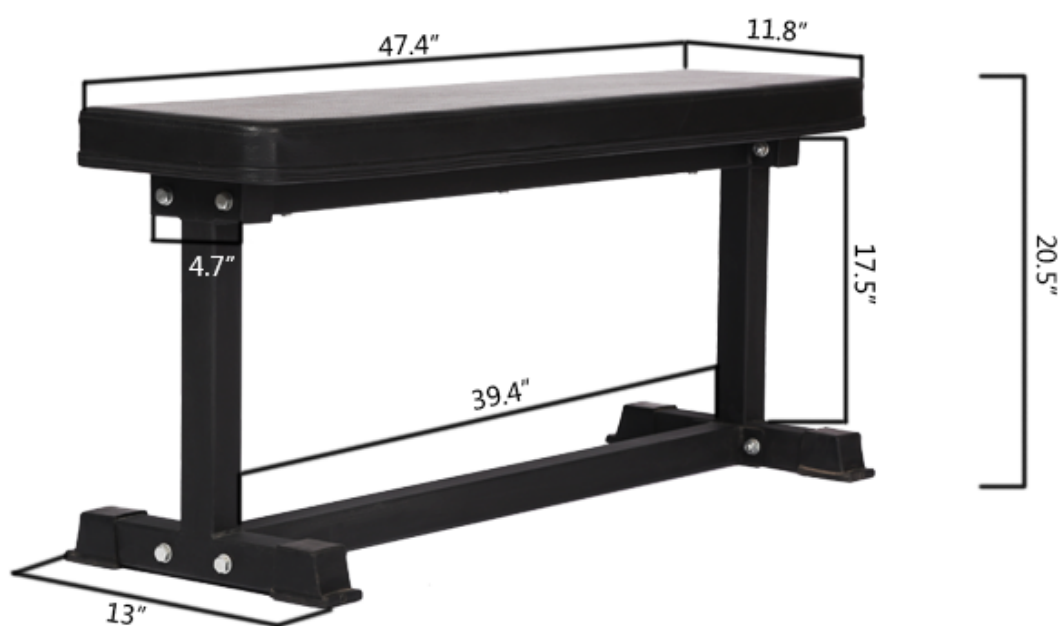

Weight: 25kg

Main tube:  
50\*50\*3.0mm

## Flat bench

·The flat bench is made of 50\*50\*3.0mm steel, with thicker supporting frame, thicker panel and greater bearing capacity.The panel is made of environment-friendly PU leather, which is wear-resistant, anti-crack, comfortable, anti-sweat and anti-scratch