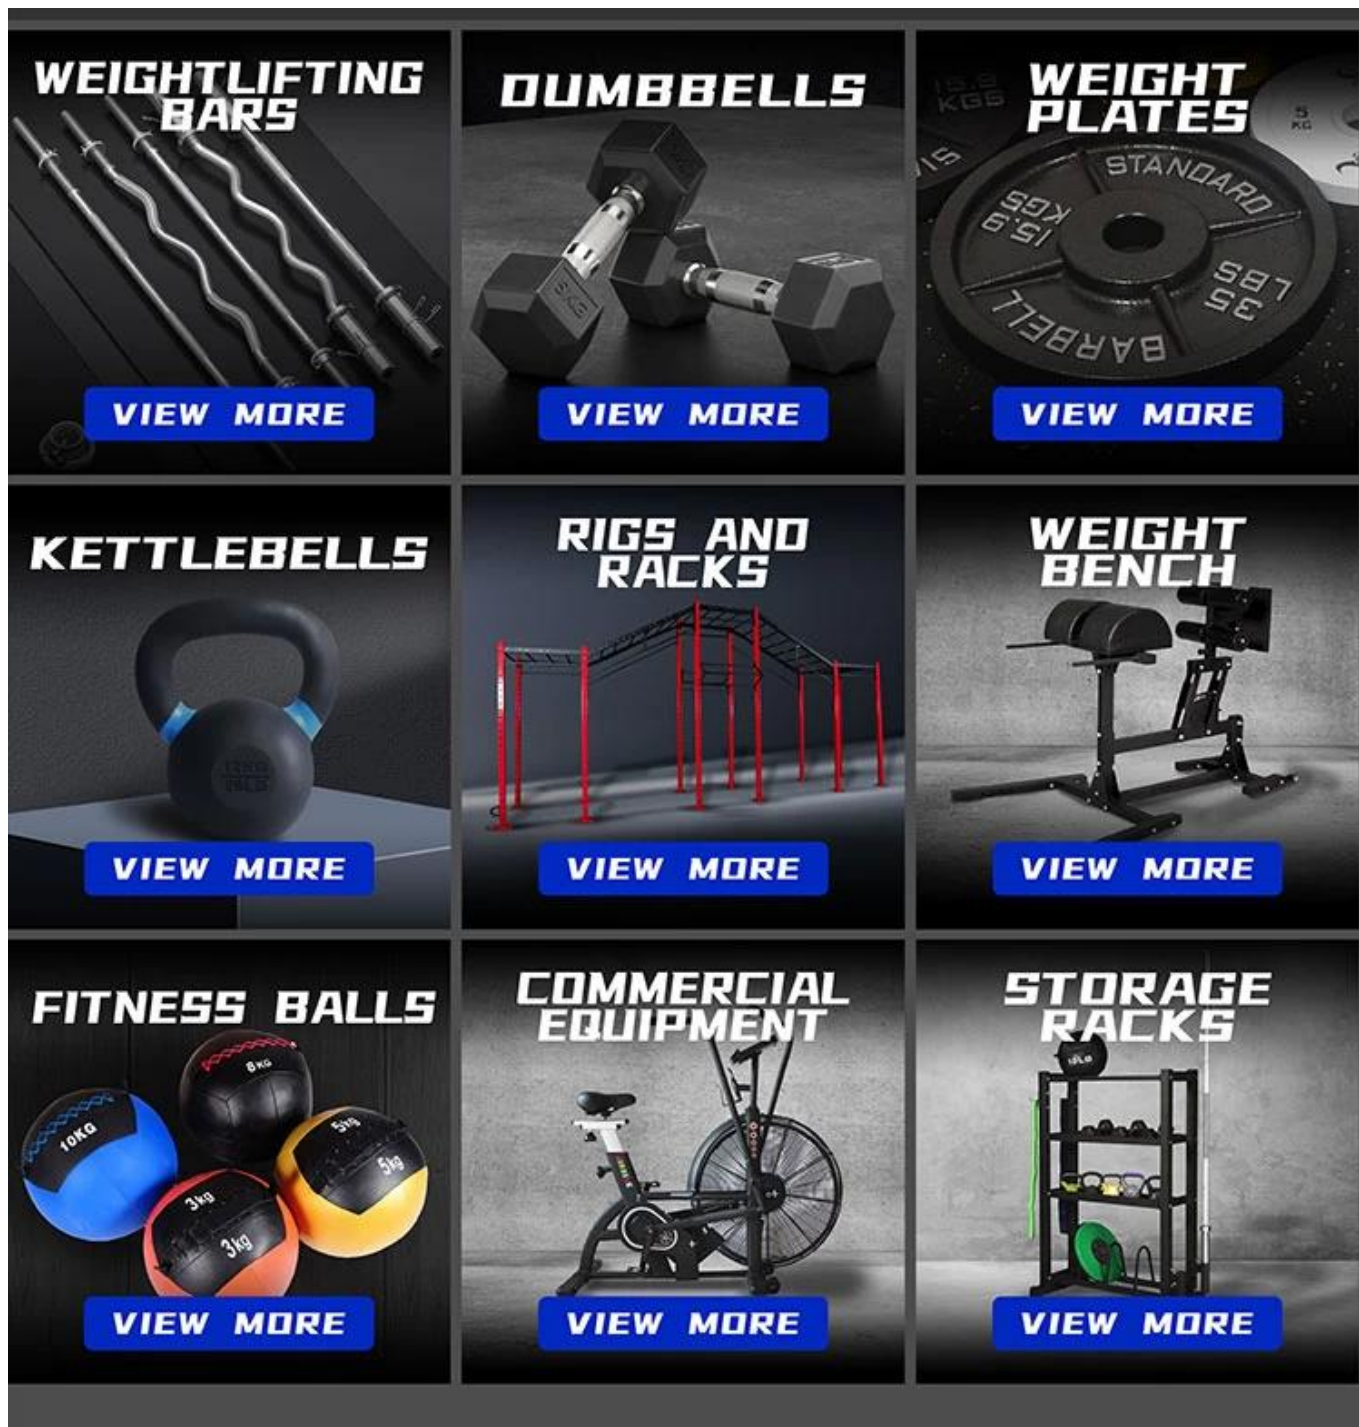

Σχετικά με το Xingya

Η Shandong Xingya Sports Fitness Inc. είναι μια επαγγελματική επιχείρηση εξοπλισμού γυμναστικής για ανάπτυξη, ([Κατασκευαστές ταινιών αντίστασης στην Κίνα](#)) παραγωγή και πωλήσεις εξόδρων, ράφια, kettlebells, πιάτα βάρους και εξοπλισμό καρδιαγγειακής άσκησης. Έχουμε περισσότερα από 12 χρόνια εμπειρίας στις εξαγωγές και 20 χρόνια στην παραγωγή μηχανημάτων γυμναστικής.

Με τον προηγμένο εξοπλισμό παραγωγής και το αυστηρό σύστημα ποιοτικού ελέγχου, παρέχουμε στους πελάτες προϊόντα ωραίας ποιότητας.