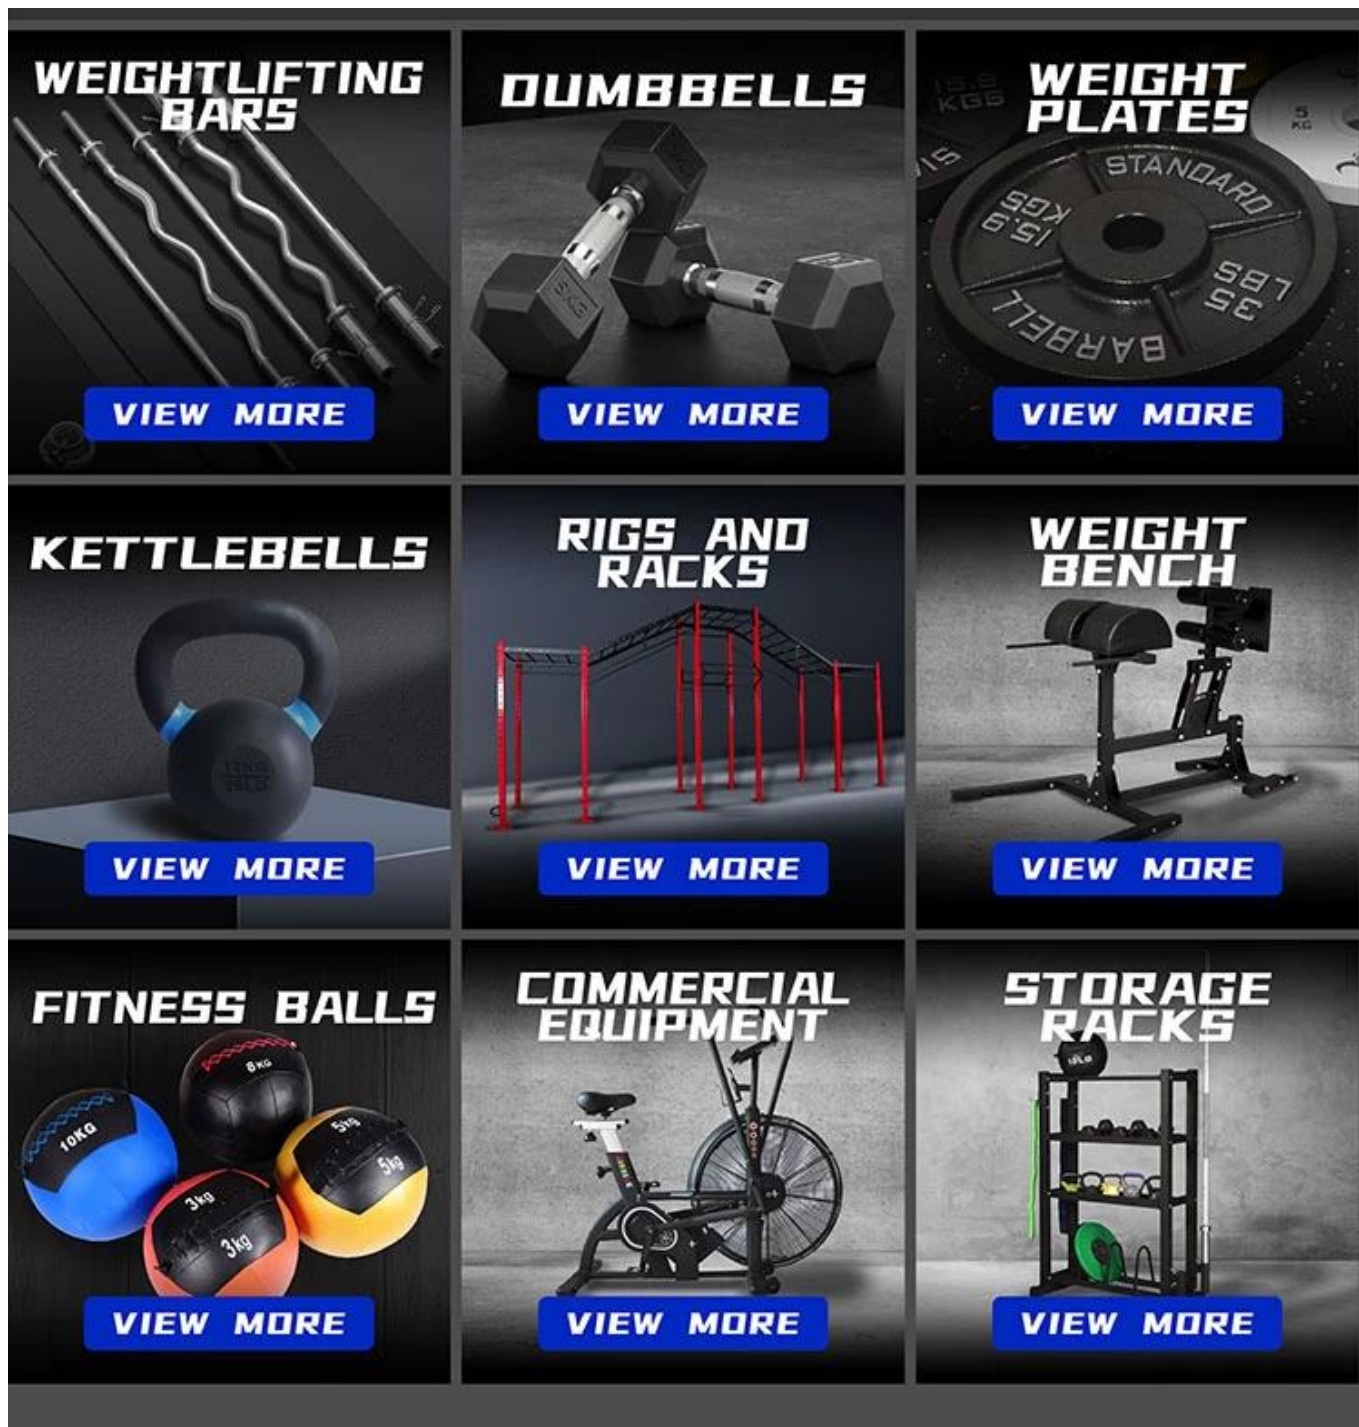

Σχετικά με το Xingya

Η Shandong Xingya Sports Fitness Inc. είναι μια επαγγελματική επιχείρηση εξοπλισμού γυμναστικής για την ανάπτυξη, την παραγωγή και τις πωλήσεις εξόδρων, ράφια, kettlebells, πιάτα βάρους και εξοπλισμό καρδιαγγειακής άσκησης. [προμηθευτής αποθήκευσης ραφιών kettlebell Κίνα](#)) Έχουμε περισσότερα από 12 χρόνια εμπειρίας στις εξαγωγές και 20 χρόνια στην παραγωγή μηχανημάτων γυμναστικής.

Με τον προηγμένο εξοπλισμό παραγωγής και το αυστηρό σύστημα ποιοτικού ελέγχου, παρέχουμε στους πελάτες προϊόντα ωραίας ποιότητας.