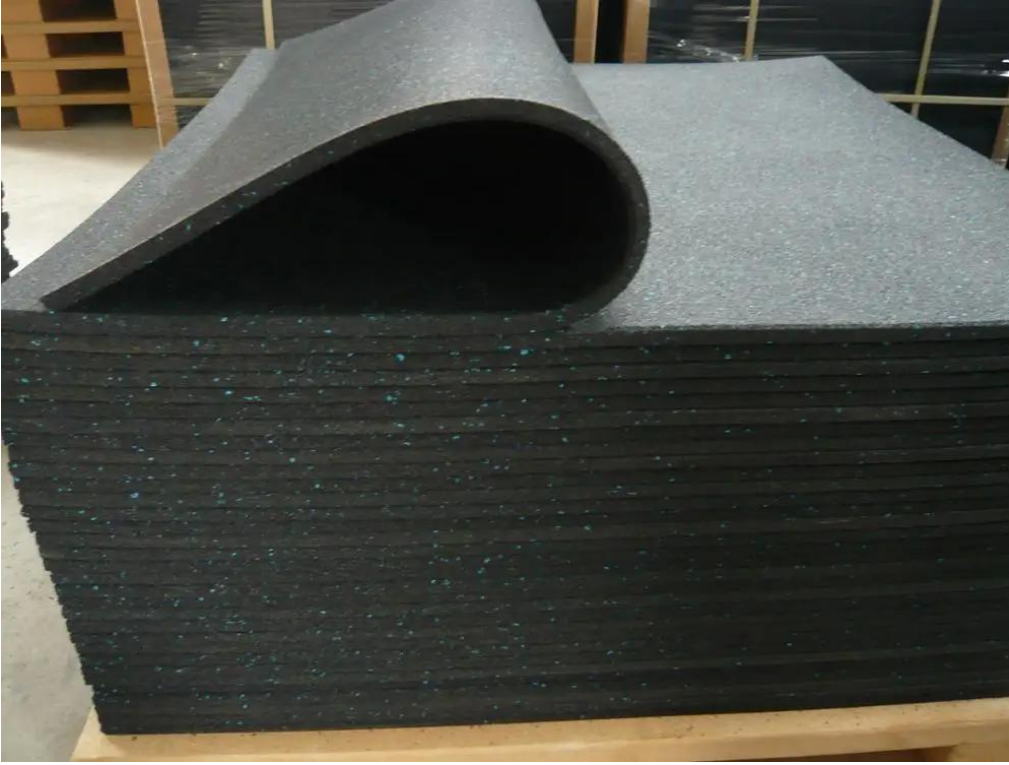

Product Description

Product Name	15 mm colorful gym sport SBR EPDM rubber floor tiles mat
Material	high density SBR rubber granules and 10% EPDM rubber granulies
Color	Black SBR and colorful EPDM dots
Size	1000mm*1000mm
Thinckness	15mm
Sample time	1) Within 3 days for existing samples 2) 3-7 days for customized samples
logo	Customized logo
weight	11.5kg/pc
Packing	Wooden pallet
Delivery time	30-45 days after receive advanced payment
Certification available	Yes
OEM Service	Yes
Payment Term	T/T, L/C, Western Union, Money Gram
MOQ	150pcs

Product Picture

Packaging & Shipping

Packing Details: several gym rubber tiles into a PP bag, then into a carton.
Shipping Details: 25-30 days after received payment.

Our Services

- 1, OEM or ODM service are welcome.
- 2, Many years export experience.
- 3, Strict product quality control.
- 4, Small quantity order acceptable.
- 5, High quality service with modern team.